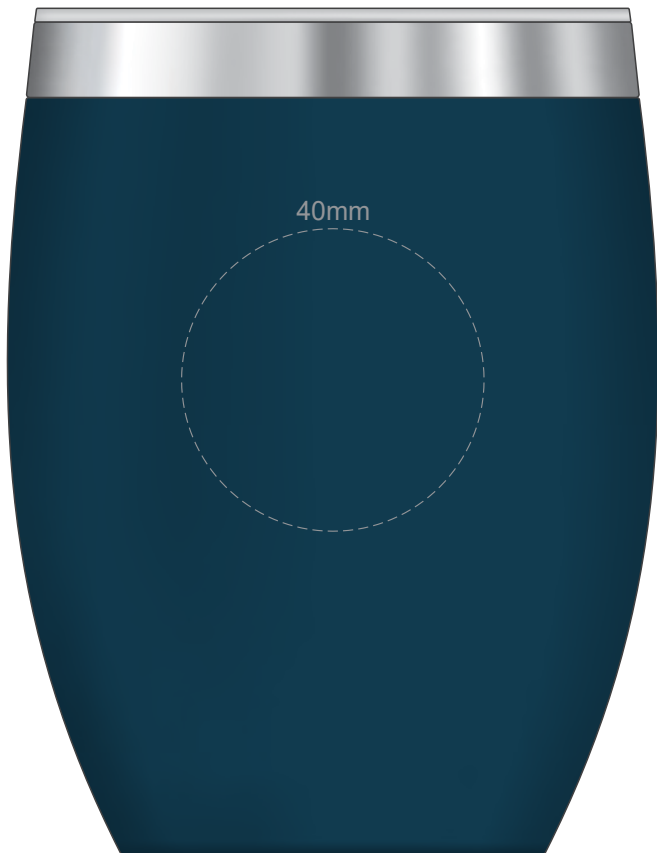

100% of Actual Size
Pad Print

100% of Actual Size
Laser Engraving

 Engraves to a
Shiny Steel finish

100% of Actual Size
Pad Print

70% of Actual Size
Screen Print

195mm

approximately 25mm unprintable area

90mm

Red Line = Exact opposites of the product
(centre artwork to the red line)

100% of Actual Size
Laser Engraving

Engraves to a
Shiny Steel Finish

70% of Actual Size
Rotary Digital
(Gloss Finish)

217mm

approximately 3-5mm unprintable area

90mm

Red Line = Exact opposites of the product
(centre artwork to the red line)