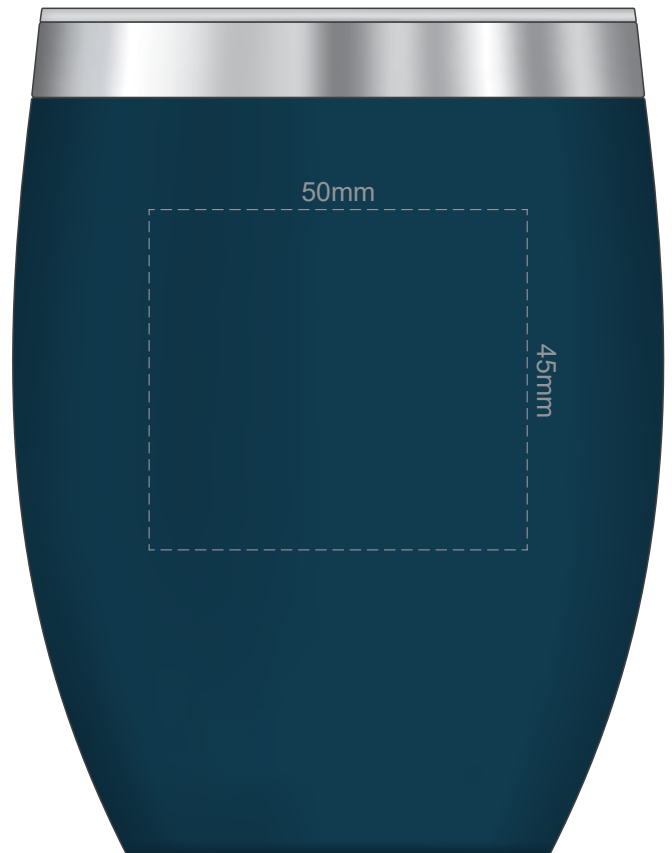

100% of Actual Size
Pad Print

100% of Actual Size
Laser Engraving

 Engraves to a
Shiny Steel finish

100% of Actual Size
Pad Print

70% of Actual Size
Screen Print

195mm

approximately 25mm unprintable area

90mm

Red Line = Exact opposites of the product
(centre artwork to the red line)

100% of Actual Size
Laser Engraving

Engraves to a
Shiny Steel Finish

70% of Actual Size
Rotary Digital
(Gloss Finish)

217mm

approximately 3-5mm unprintable area

90mm

Red Line = Exact opposites of the product
(centre artwork to the red line)