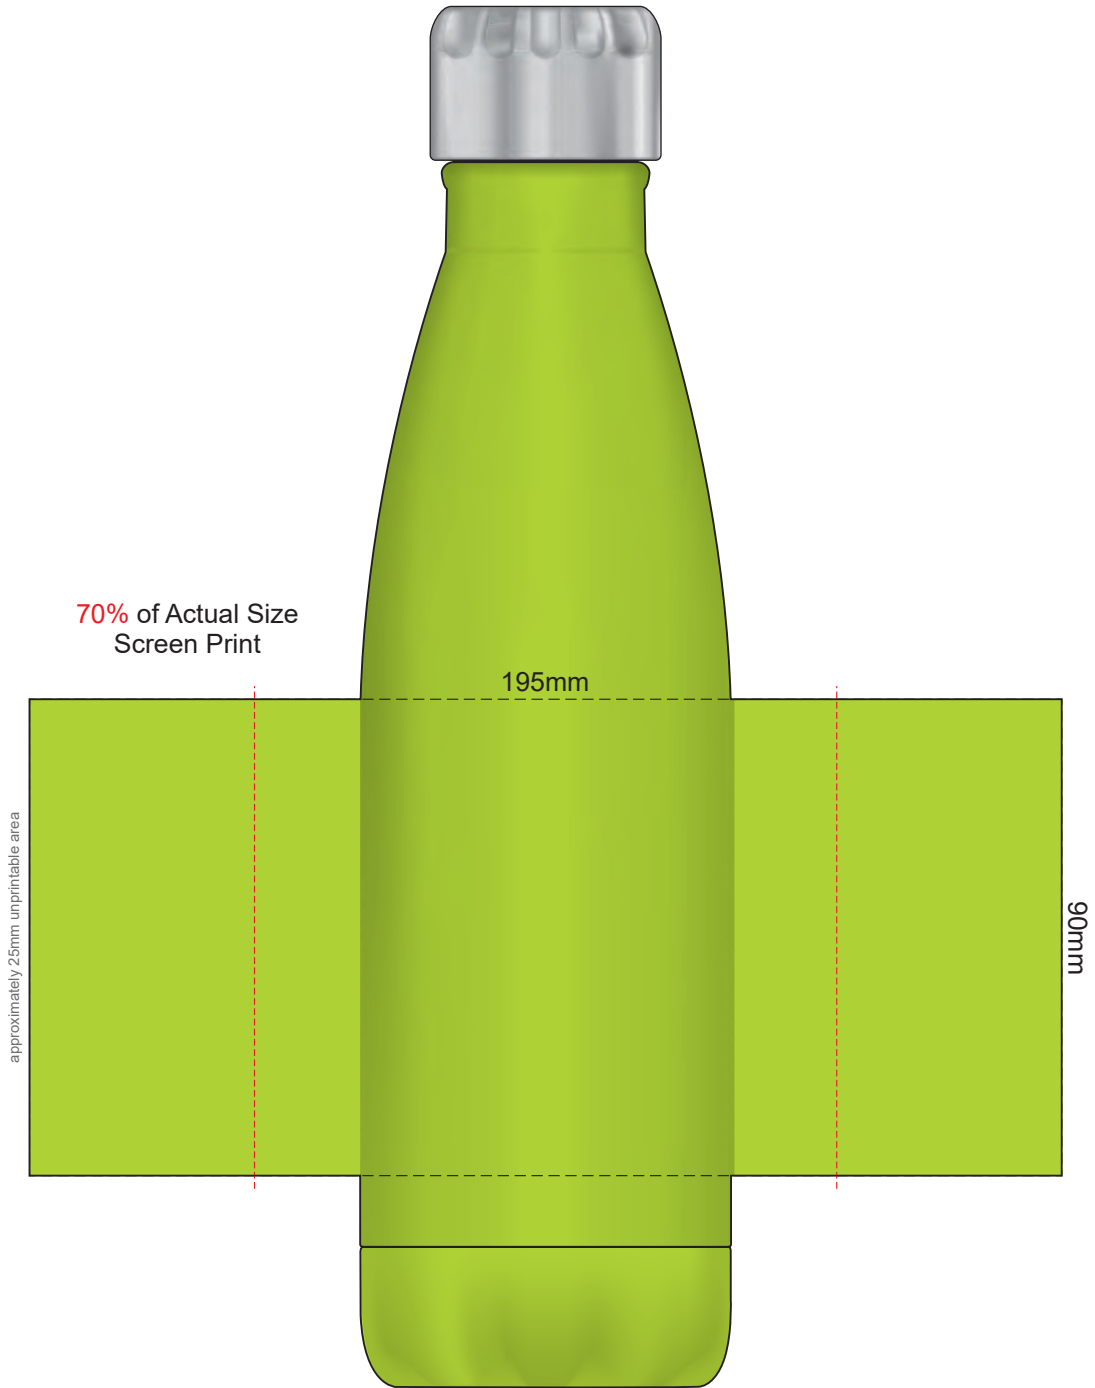

100% of Actual Size
Pad Print

100% of Actual Size
Laser Engraving

 Engraves to a
Shiny Steel finish

100% of Actual Size
Pad Print

70% of Actual Size
Screen Print

195mm

approximately 25mm unprintable area

90mm

Red Line = Exact opposites of the product
(centre artwork to the red line)

100% of Actual Size
Laser Engraving

Engraves to a
Shiny Steel Finish

70% of Actual Size
Rotary Digital
(Gloss Finish)

217mm

approximately 3-5mm unprintable area

90mm

Red Line = Exact opposites of the product
(centre artwork to the red line)