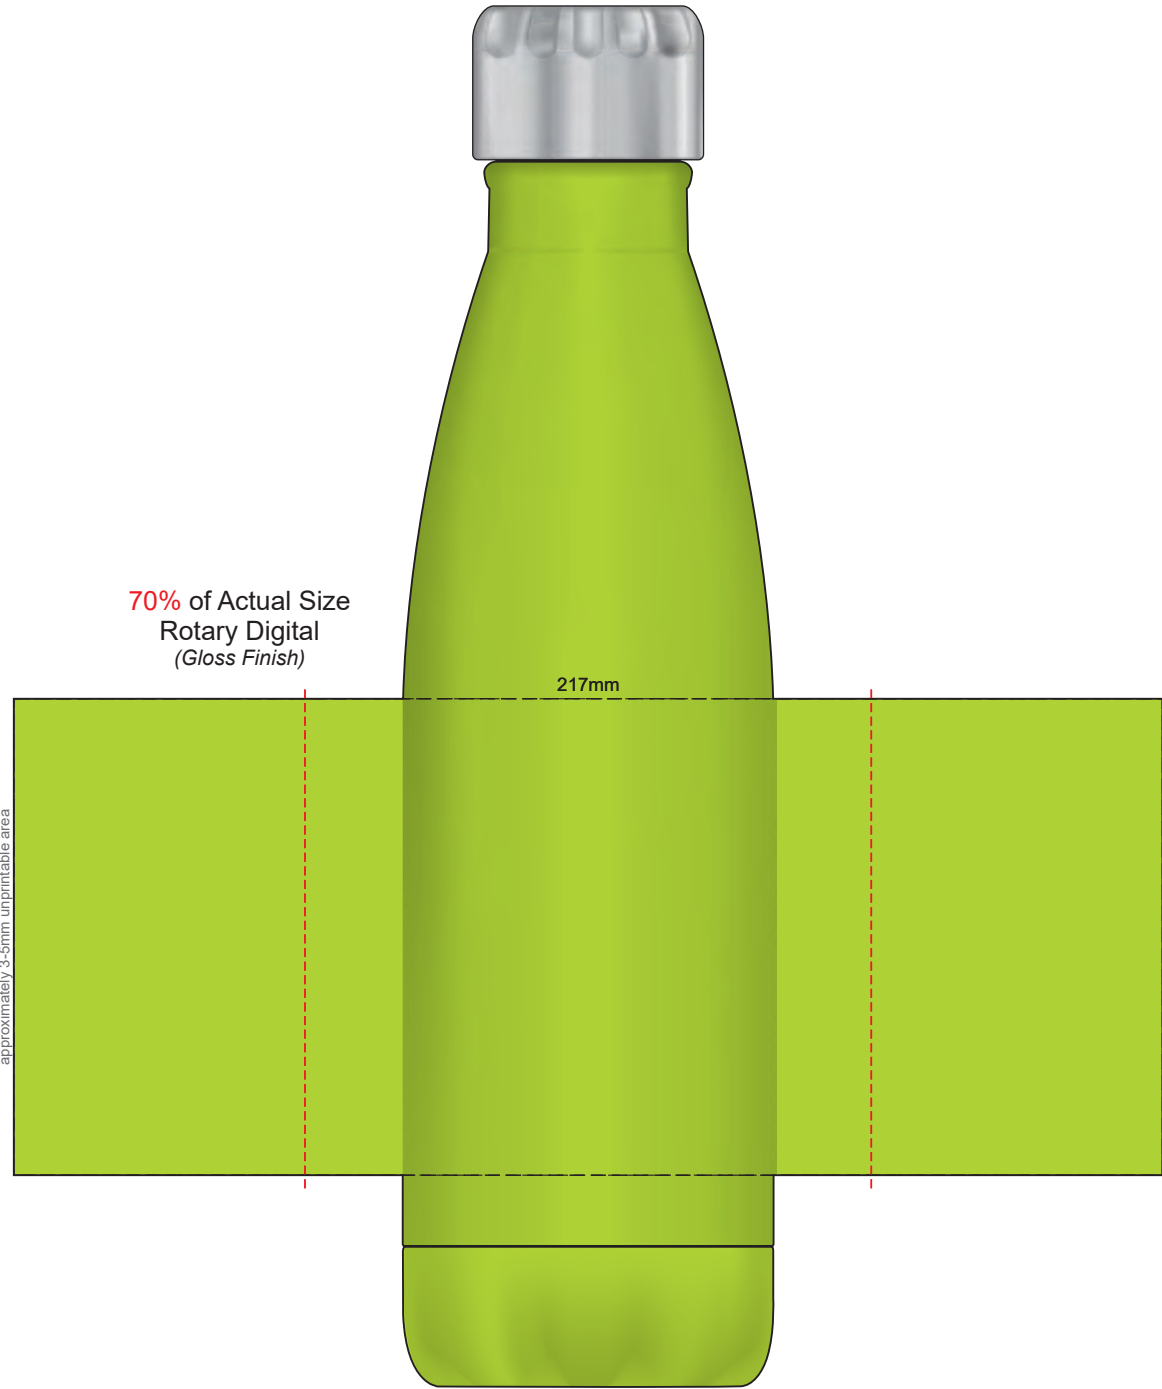

100% of Actual Size
Pad Print

100% of Actual Size
Laser Engraving

 Engraves to a
Shiny Steel finish

100% of Actual Size
Pad Print

70% of Actual Size
Screen Print

195mm

approximately 25mm unprintable area

90mm

Red Line = Exact opposites of the product
(centre artwork to the red line)

100% of Actual Size
Laser Engraving

Engraves to a
Shiny Steel Finish

70% of Actual Size
Rotary Digital
(Gloss Finish)

217mm

approximately 3-5mm unprintable area

90mm

Red Line = Exact opposites of the product
(centre artwork to the red line)