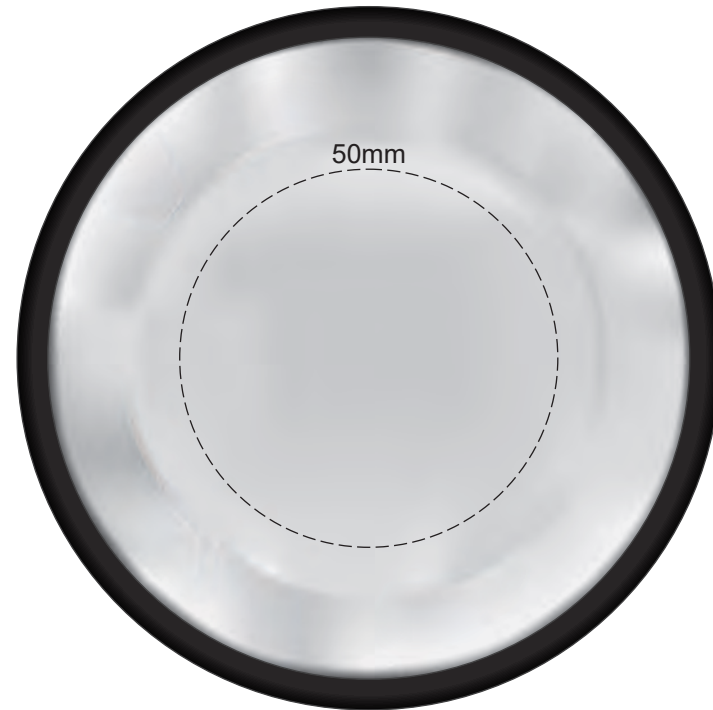

100% of Actual Size
Pad Print

40mm

45mm

 **SWISS
PEAK®**

100% of Actual Size
Engraving

100% of Actual Size
Engraving Lid

-  Lid Engraves to a Natural Etch
-  Container Engraves to a Shiny Steel Finish