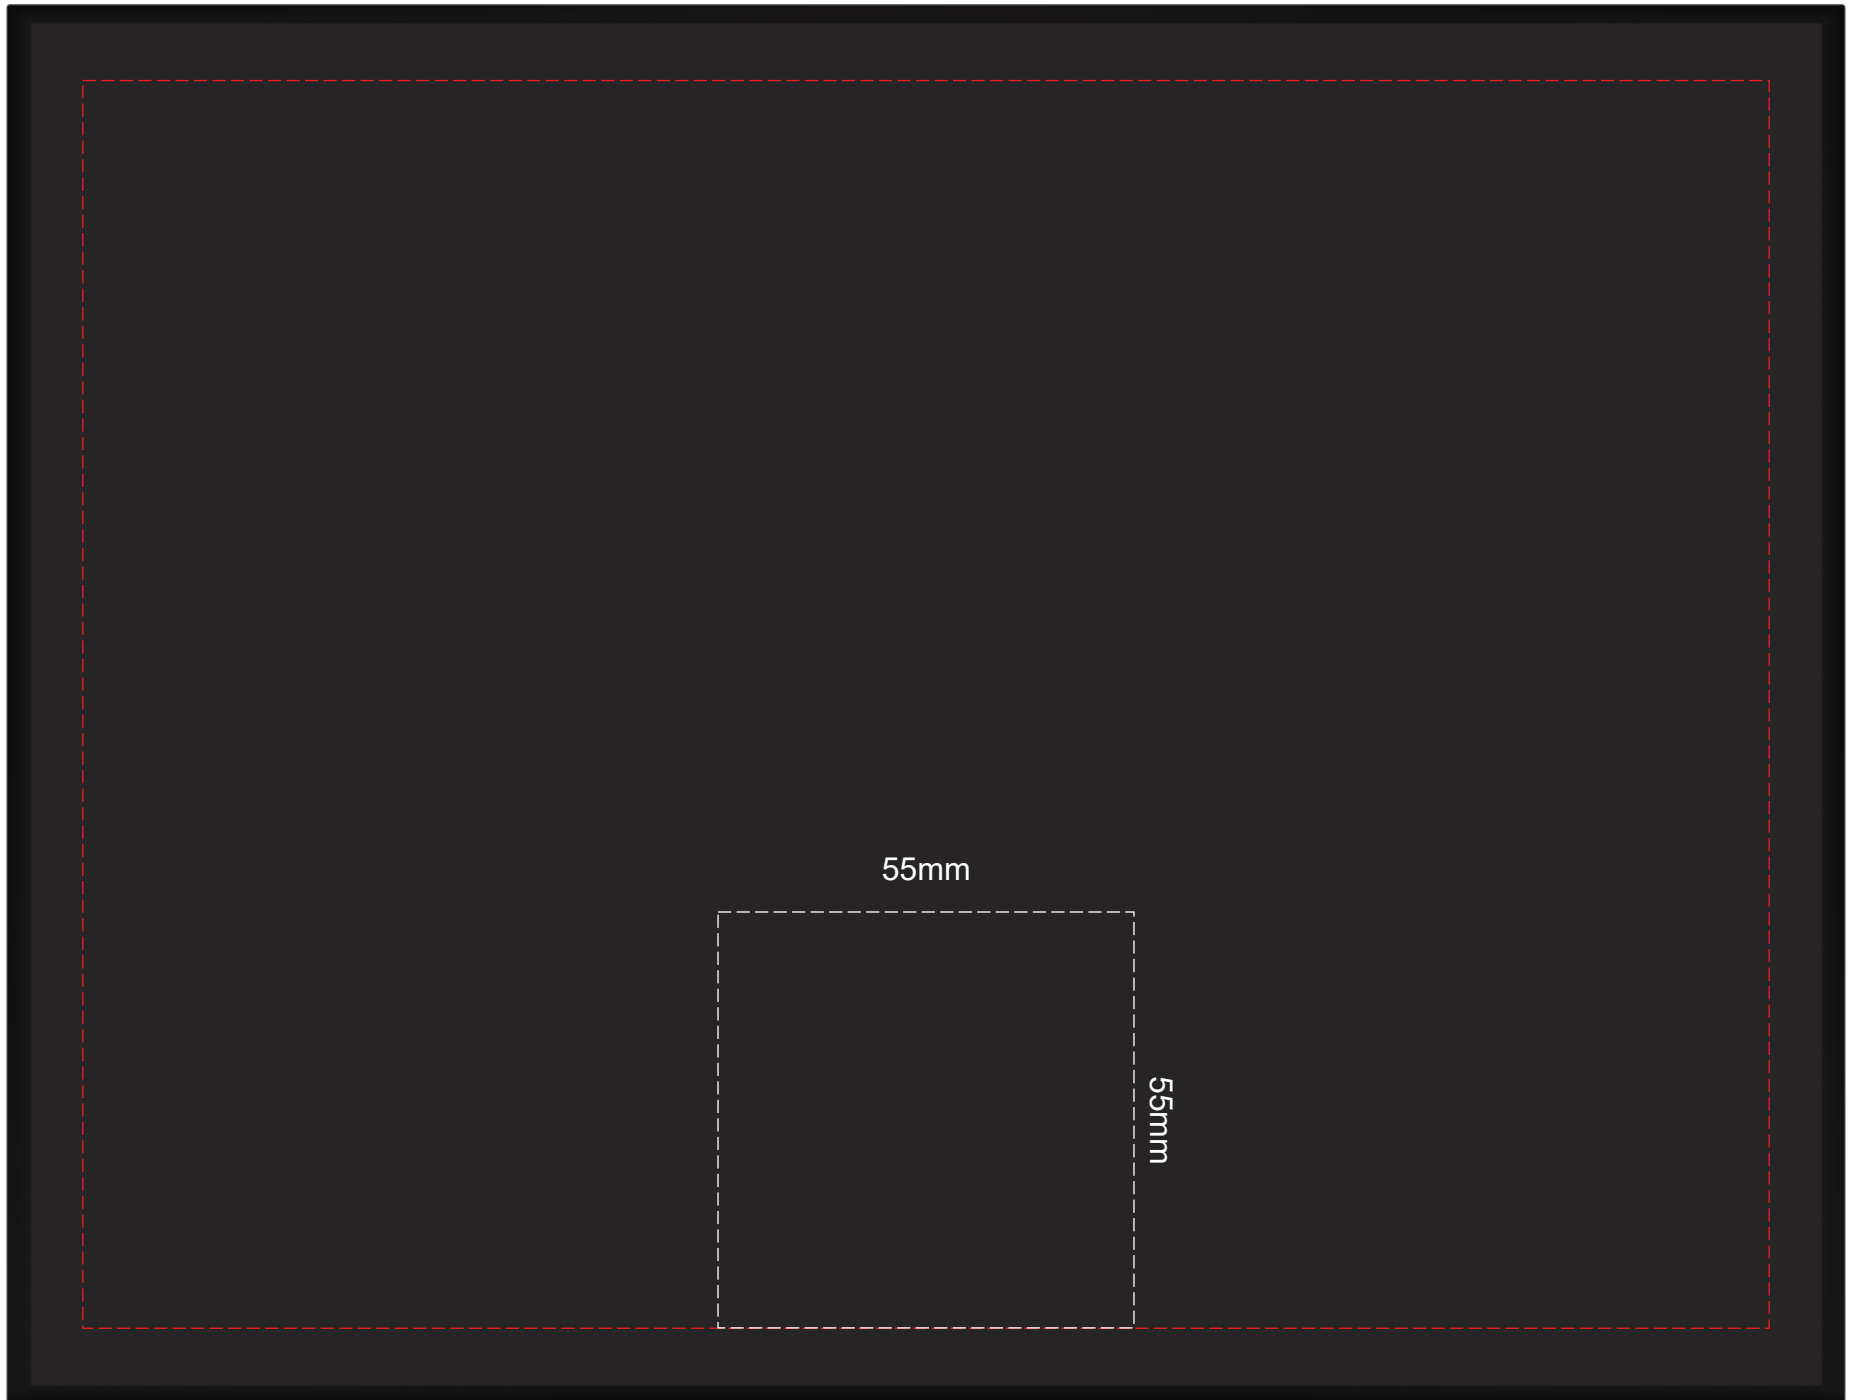

100% of Actual Size
Pad Print
Imitation Etch

100% of Actual Size
Pad Print
Imitation Etch

100% of Actual Size
Pad Print
Imitation Etch

100% of Actual Size
Pad Print
Imitation Etch

100% of Actual Size
Pad Print

Branding area can be moved **anywhere within the red line**

100% of Actual Size
Pad Print

Branding area can be moved **anywhere within the red line**