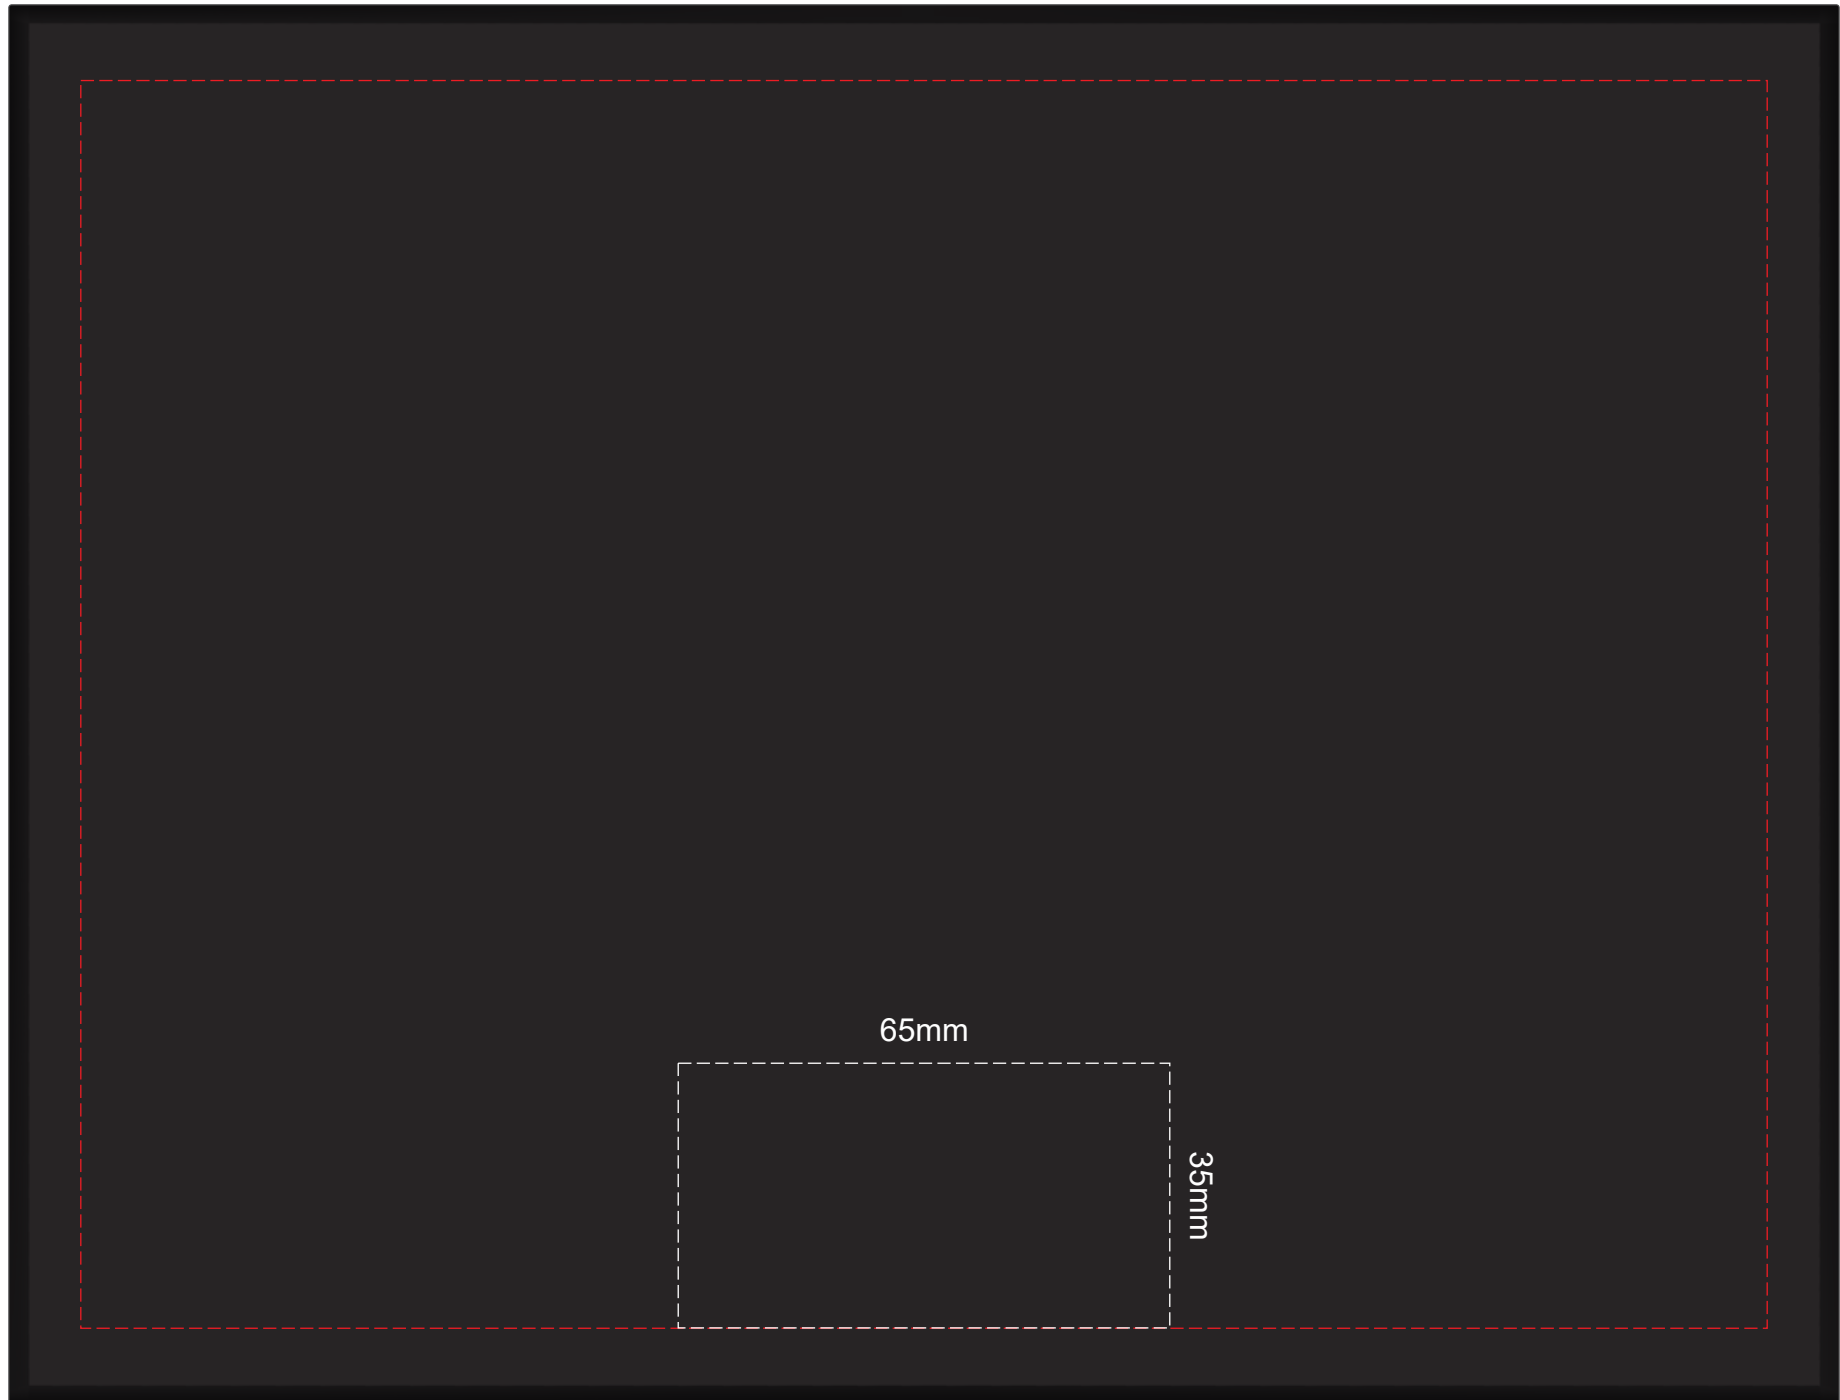

100% of Actual Size
Pad Print
Imitation Etch

100% of Actual Size
Pad Print
Imitation Etch

100% of Actual Size
Pad Print
Imitation Etch

100% of Actual Size
Pad Print
Imitation Etch

100% of Actual Size
Pad Print

Branding area can be moved **anywhere within the red line**

100% of Actual Size
Pad Print

Branding area can be moved **anywhere within the red line**