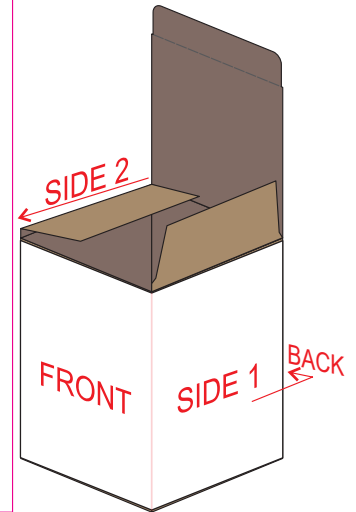

100% of Actual Size

Pad Print

100% of Actual Size

Laser Engraving

Colours Engraves to a Shiny Steel Finish

100% of Actual Size
Digital Packaging Print
FRONT

Artwork will be printed directly onto the product via CMYK printing (no white), colours will not be vibrant due to white ink not being available for this process.

GIFT BOX SLEEVE

60% of Actual Size
Digital Print
393mm

Blue Line = The SIGNIFICANT PRINT AREA
(Keep all critical images & text within this box)
Black Line = Maximum print area
Pink Line = Bleed off to here
Red Line = Fold Line