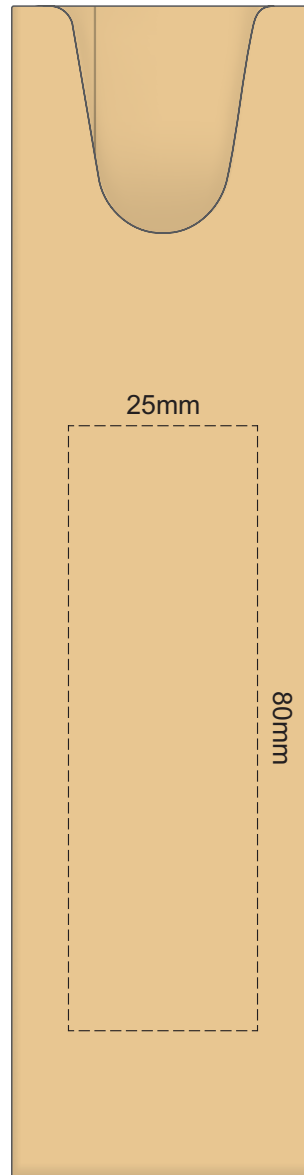

100% of Actual Size
Pad Print

POSITION D

POSITION E

POSITION K

100% of Actual Size
Direct Digital

POSITION D

POSITION E

100% of Actual Size
Direct Digital

POSITION D

POSITION E

100% of Actual Size
Pad Print (one side only)

100% of Actual Size
Digital Packaging Print
(one side only)

Digital Print is only available for natural option
Artwork will be printed directly onto the product via CMYK printing (no white),
colours will not be vibrant due to white ink not being available for this process.