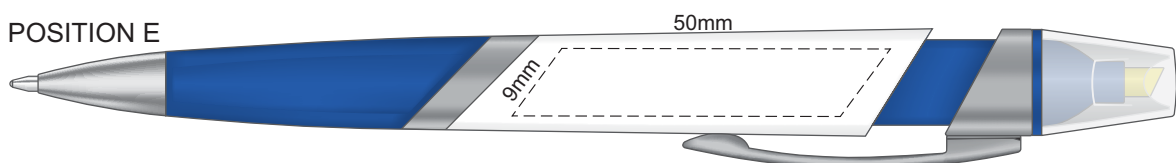

100% of Actual Size
Pad Print

POSITION D

POSITION E

POSITION K

100% of Actual Size
Direct Digital

POSITION D

POSITION E

100% of Actual Size
Direct Digital

POSITION D

POSITION E

100% of Actual Size
Pad Print (one side only)

100% of Actual Size
Digital Packaging Print
(one side only)

Digital Print is only available for natural option
Artwork will be printed directly onto the product via CMYK printing (no white),
colours will not be vibrant due to white ink not being available for this process.