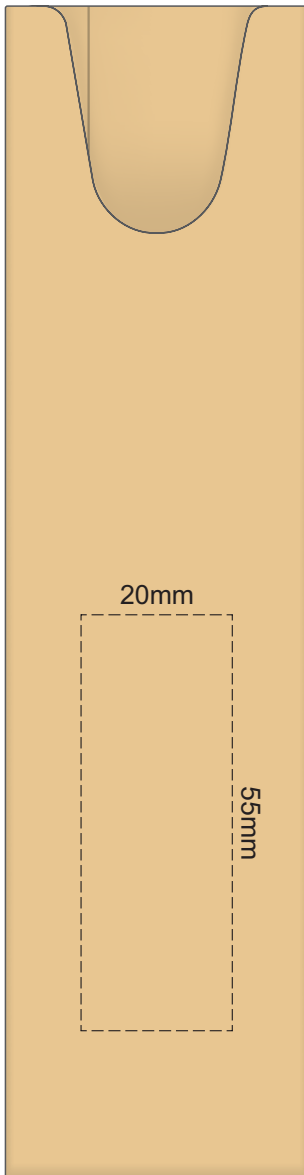

100% of Actual Size
Pad Print

POSITION D

POSITION E

POSITION K

100% of Actual Size
Direct Digital

POSITION D

POSITION E

100% of Actual Size
Direct Digital

POSITION D

POSITION E

100% of Actual Size
Pad Print (one side only)

100% of Actual Size
Digital Packaging Print
(one side only)

Digital Print is only available for natural option
Artwork will be printed directly onto the product via CMYK printing (no white),
colours will not be vibrant due to white ink not being available for this process.