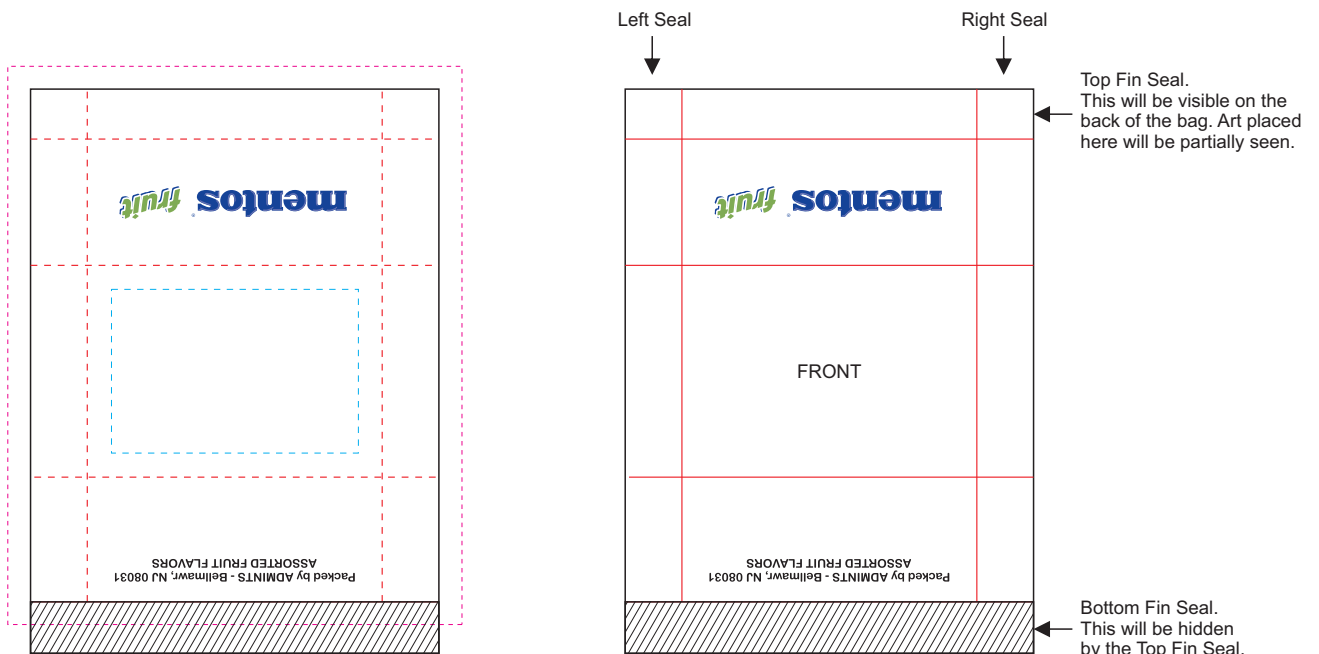

Actual Size: 100% when viewed on A4 paper

FRONT

BACK

Blue Dotted Line = The SIGNIFICANT PRINT AREA  
(Keep all critical images & text within this box)

Black Line = Maximum print area

Pink Dotted Line = Bleed off to here

Red Dotted Line = Fold line