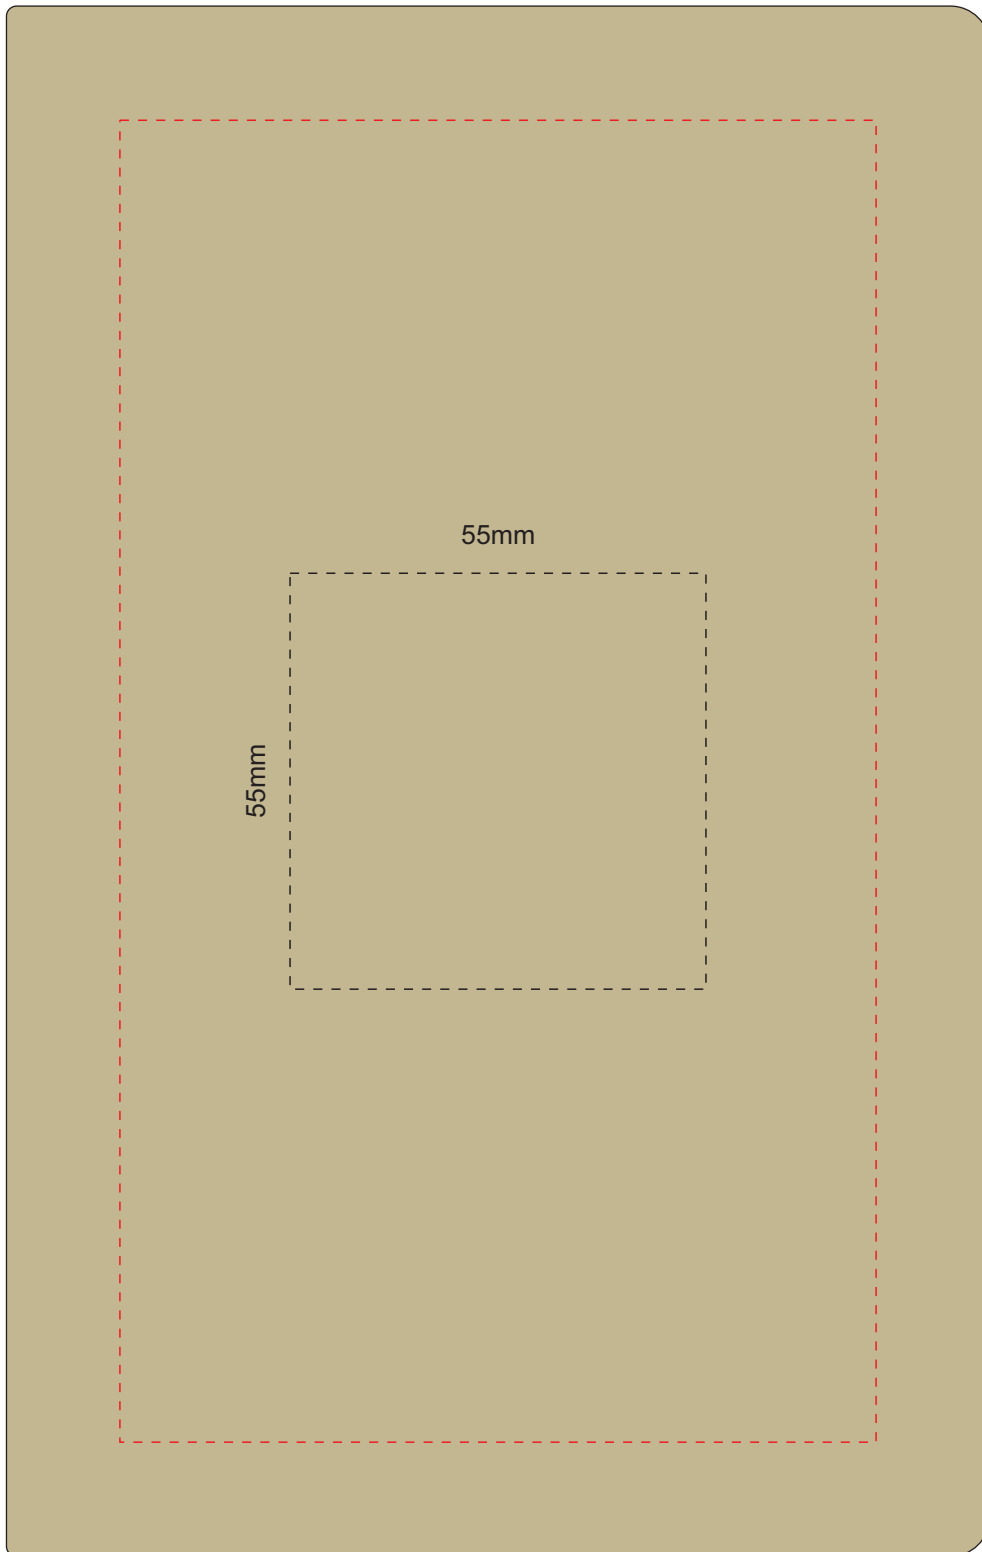

100% of Actual Size

Pad Print

Branding area can be moved anywhere within the red line.

100% of Actual Size

Screen Print

100% of Actual Size

Debossing

Branding area can be moved anywhere within the red line