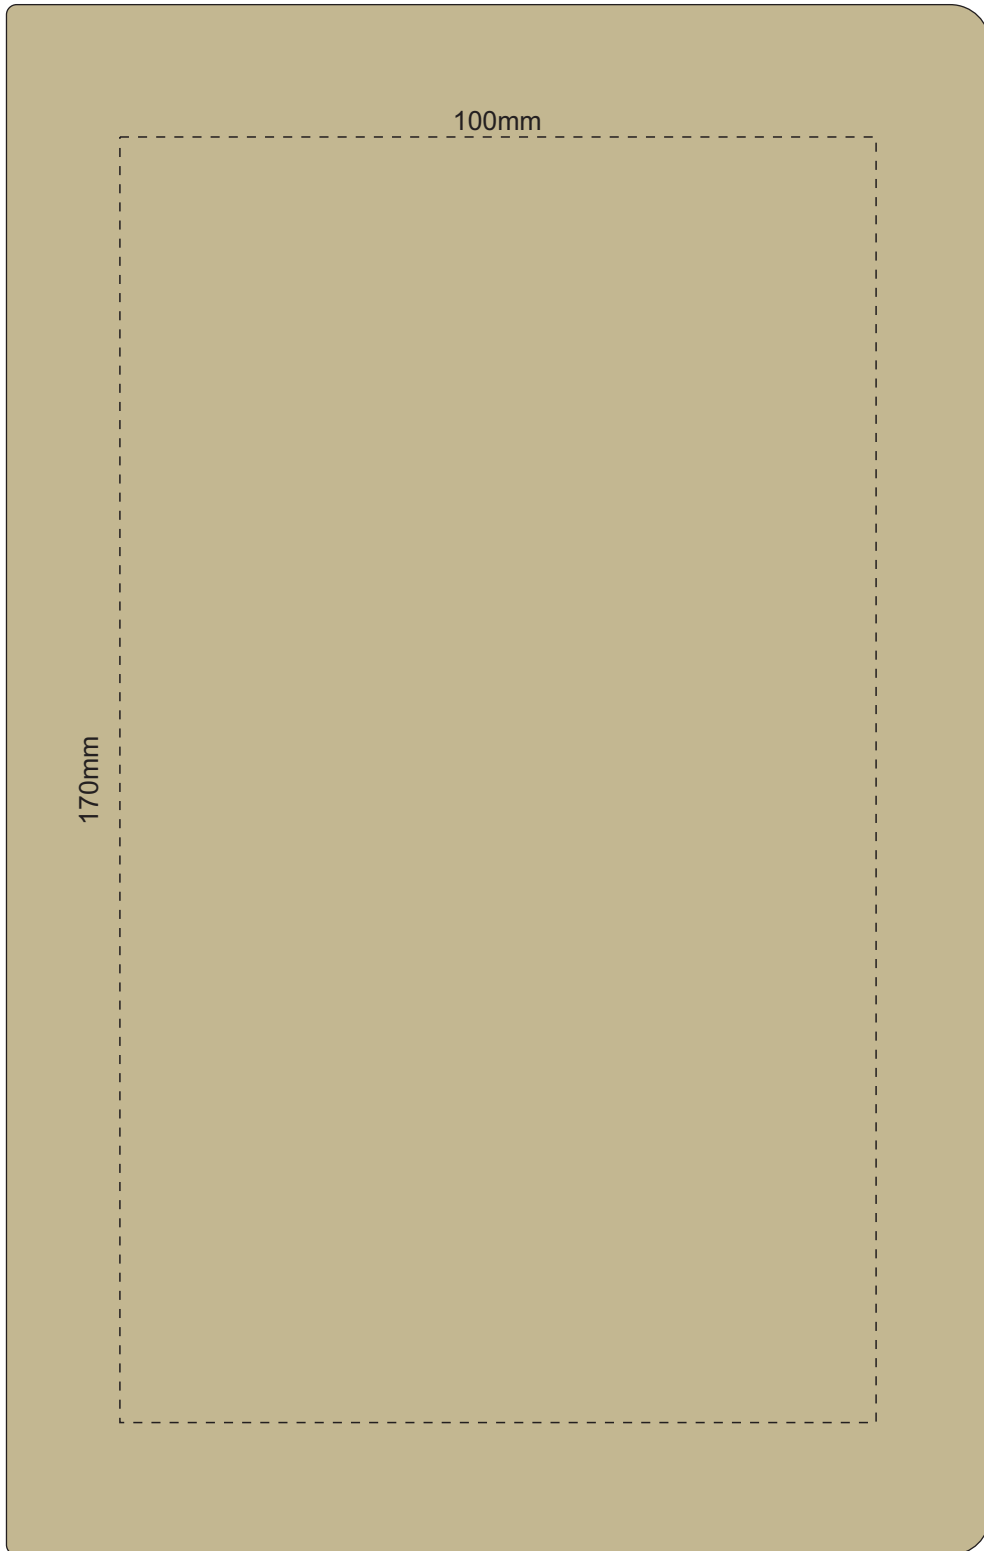

100% of Actual Size

Pad Print

Branding area can be moved anywhere within the red line.

100% of Actual Size

Screen Print

100% of Actual Size

Debossing

Branding area can be moved anywhere within the red line