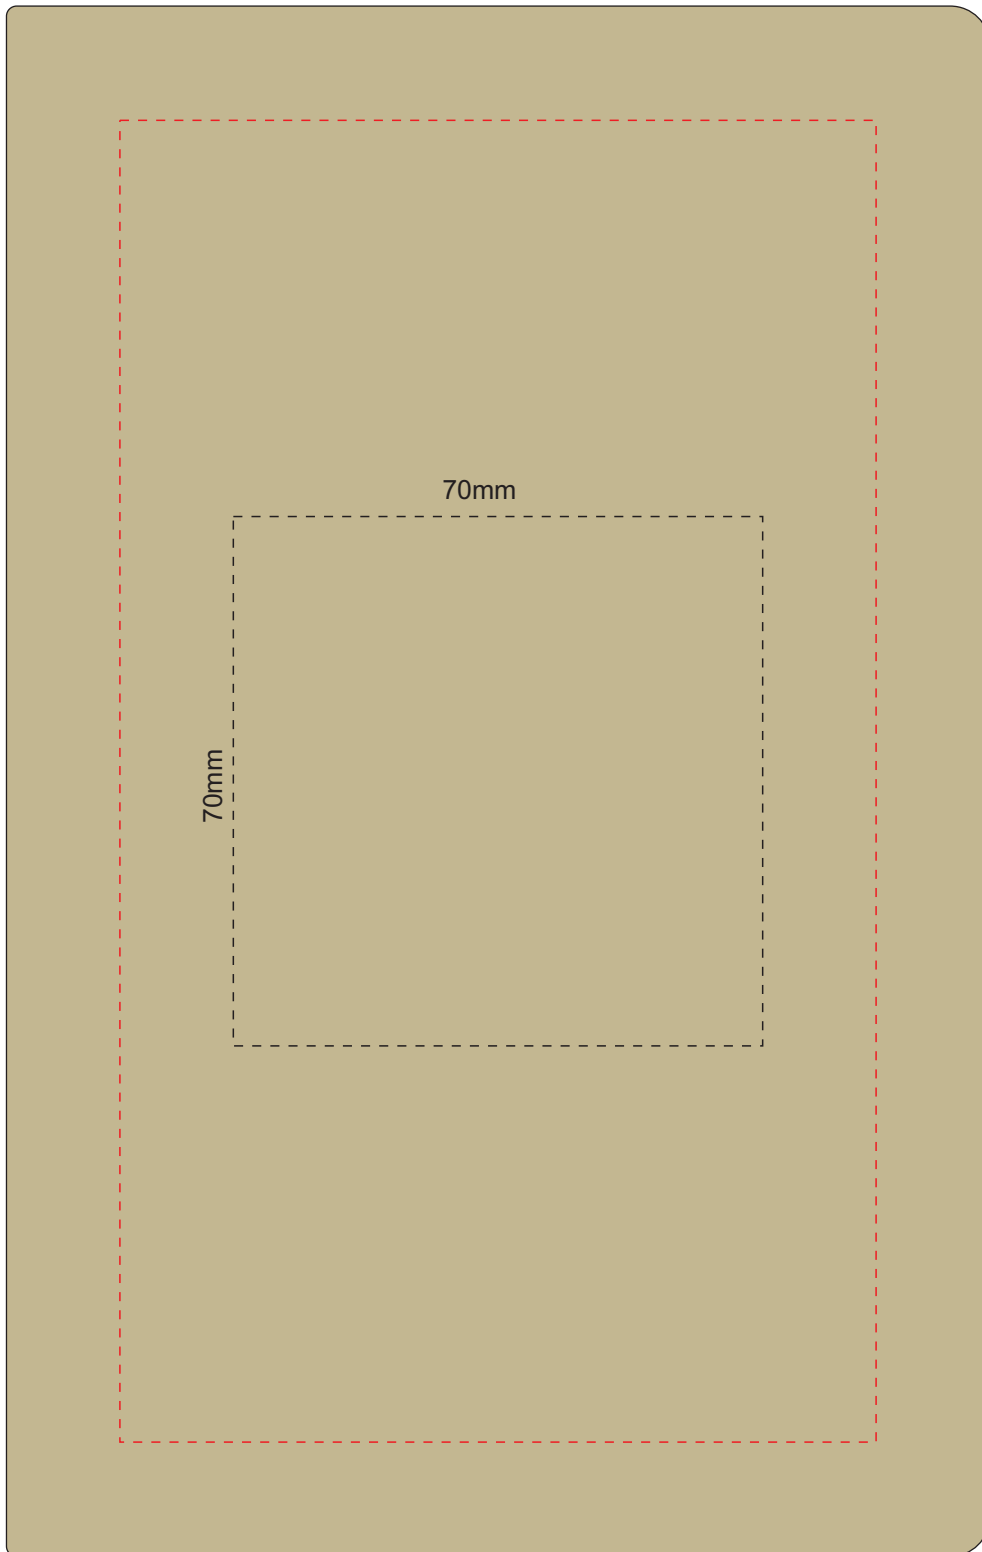

100% of Actual Size

Pad Print

Branding area can be moved anywhere within the red line.

100% of Actual Size

Screen Print

100% of Actual Size

Debossing

Branding area can be moved anywhere within the red line