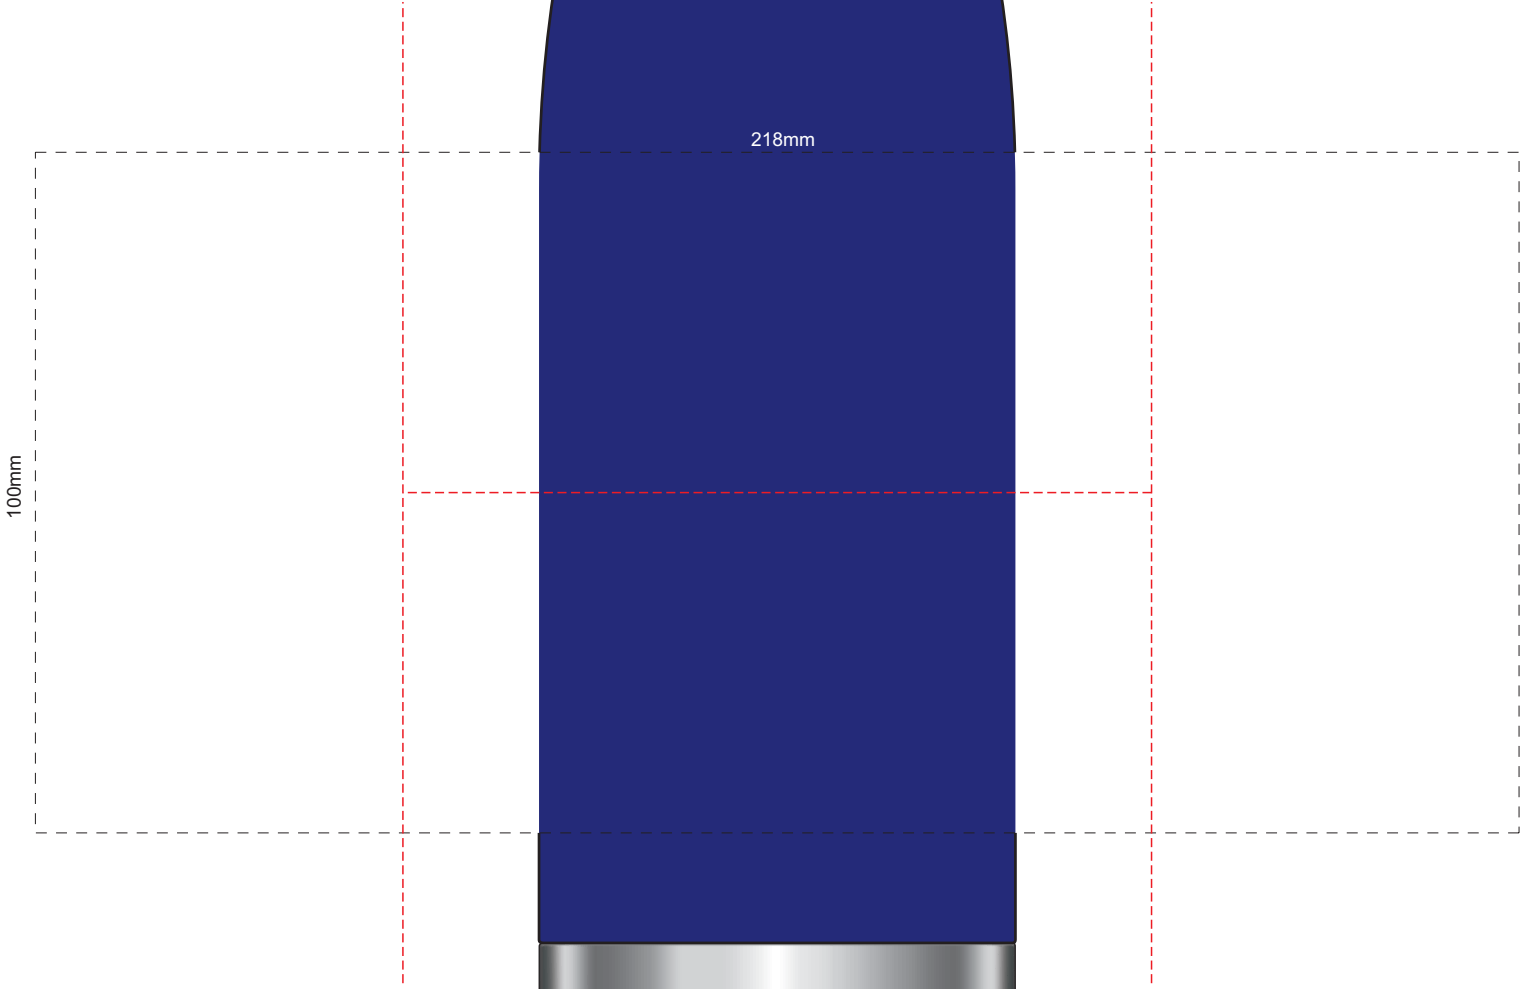

Actual Size: 100% when viewed on A4 paper

Pad Print

Laser Engraving

Engraves to Natural Etch

Actual Size: 100% when viewed on A4 paper

One Colour Only

Screen Print (one colour)

Actual Size: 90% when viewed on A4 paper

Rotary Digital Print