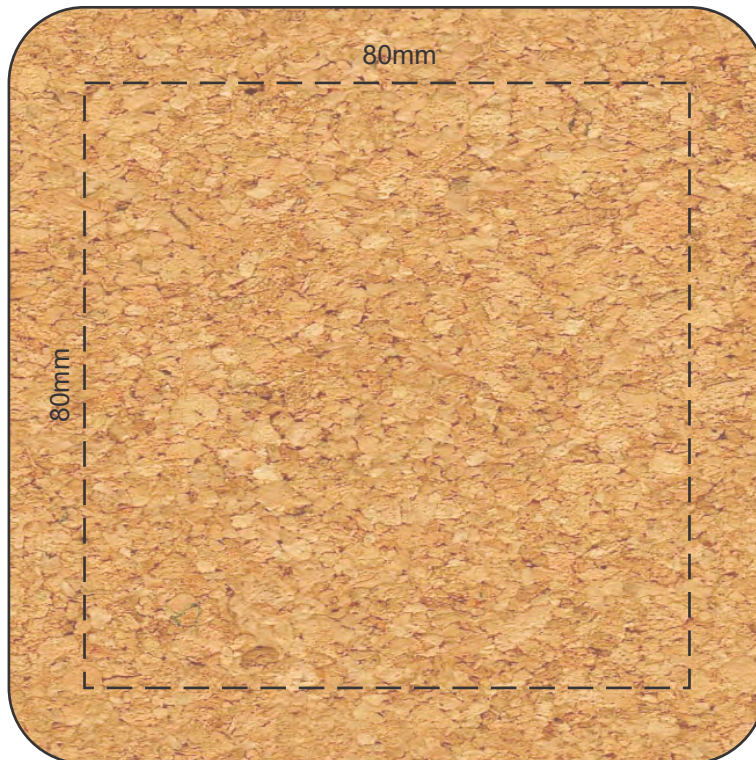

100% of Actual Size

Colourflex Transfer

Laser Engraving

NOTE: This product is a natural material,
please allow for small variances in engraving colour.

Engraved Finish

100% of Actual Size
Digital Packaging Print
(One side only)

Artwork will be printed directly onto the product via CMYK printing (no white),
colours will not be vibrant due to white ink not being available for this process.