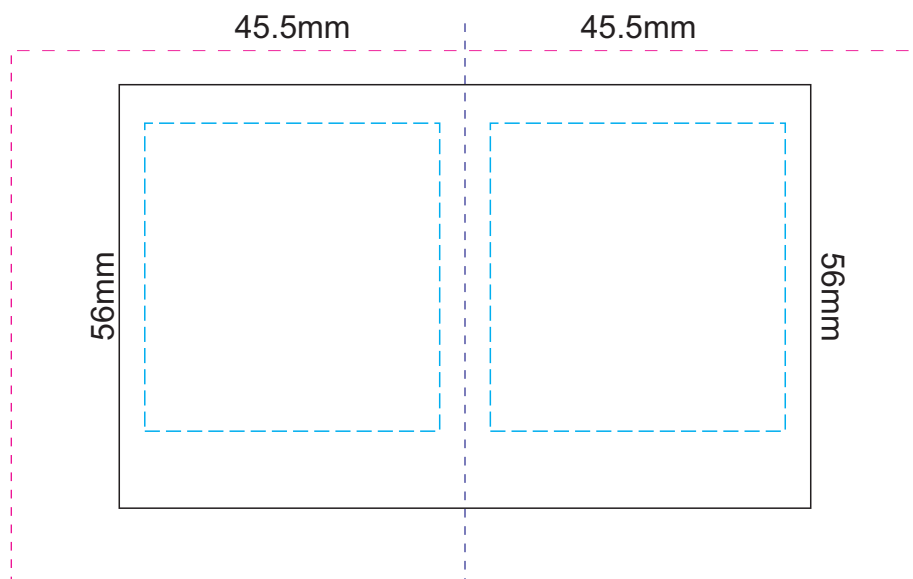

70% of Actual Size  
Sublimation

100% of Actual Size  
Sublimation Template

Blue Line = The SIGNIFICANT PRINT AREA  
(Keep all critical images & text within this box)  
Black Line = Maximum print area (91mm x 56mm)  
Pink Line = Bleed off to here (120mm x 70mm)  
Blue = Fold of material