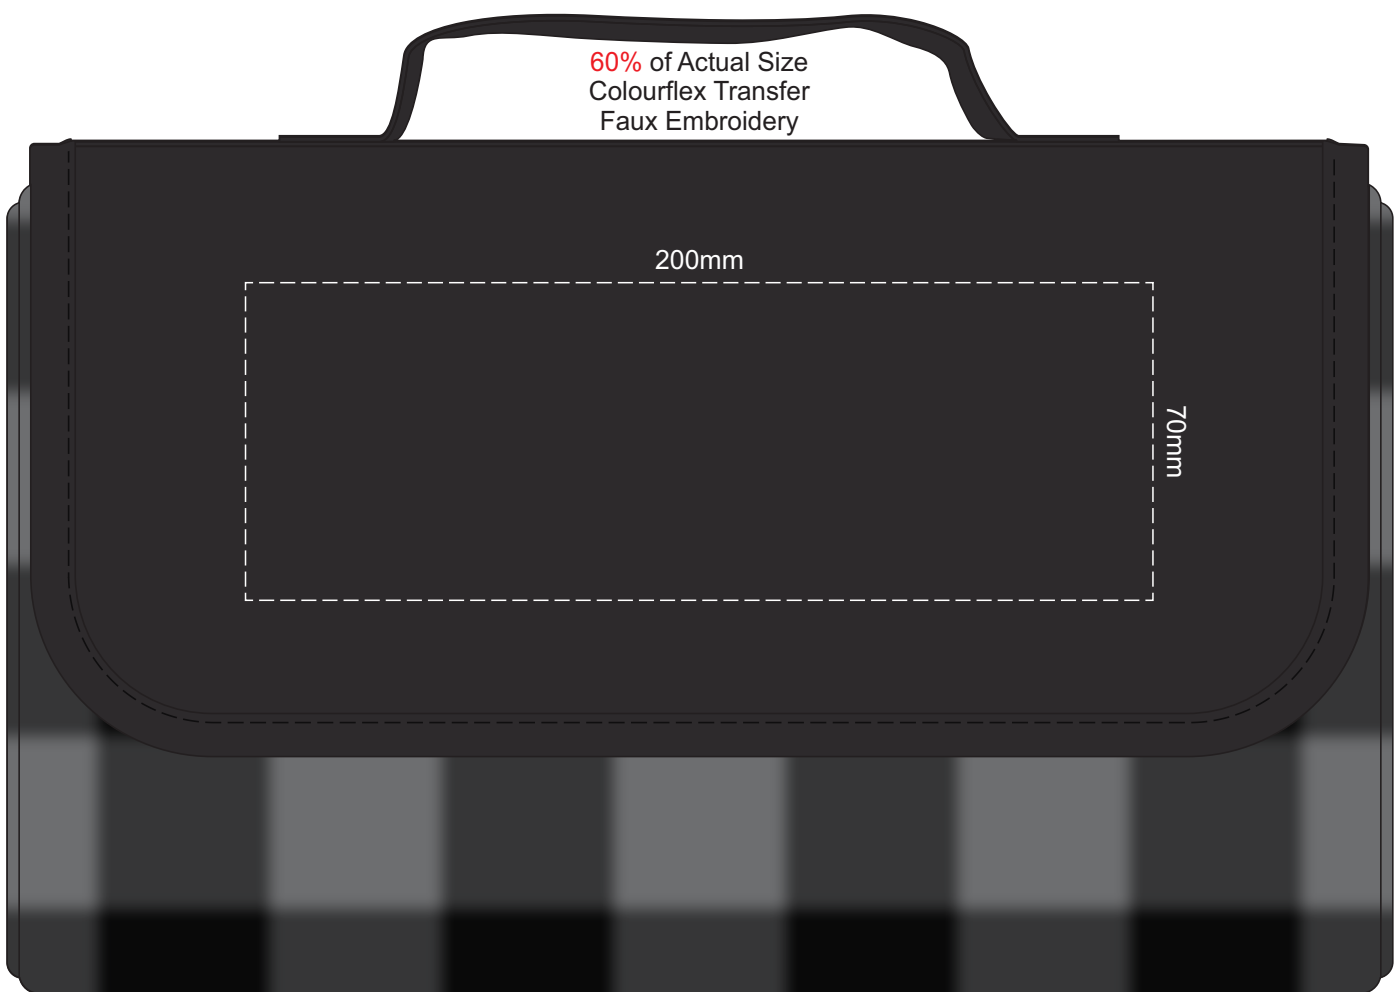

60% of Actual Size
Colourflex Transfer
Faux Embroidery

200mm

70mm

60% of Actual Size
Colourflex Transfer
Faux Embroidery

200mm

70mm

60% of Actual Size
Embroidery

120mm

40mm

60% of Actual Size
Embroidery

120mm

40mm