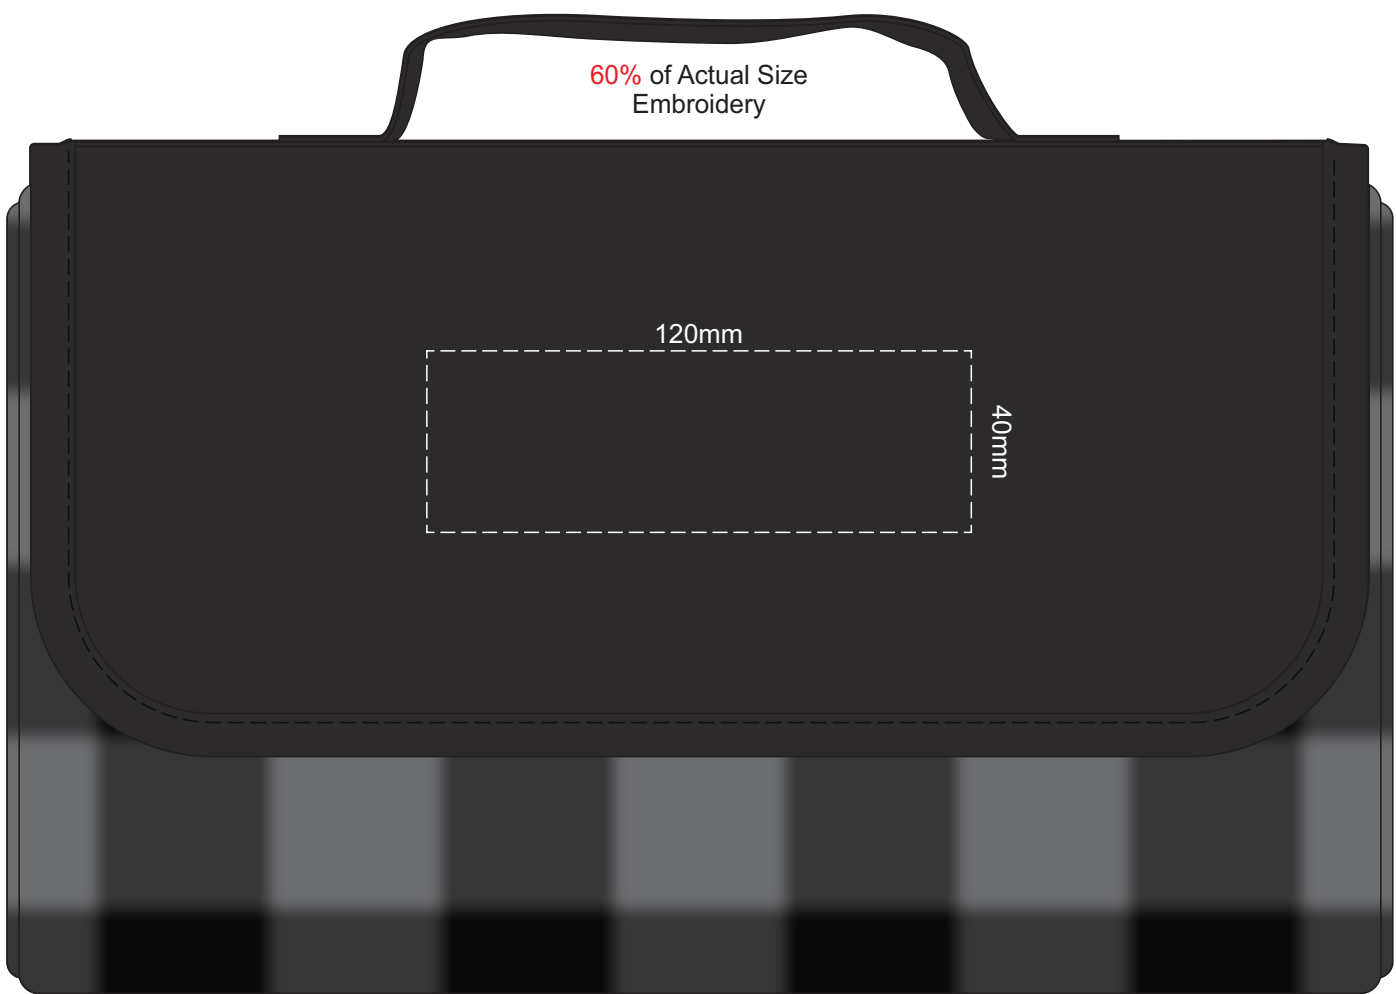

60% of Actual Size
Colourflex Transfer
Faux Embroidery

200mm

70mm

60% of Actual Size
Colourflex Transfer
Faux Embroidery

200mm

70mm

60% of Actual Size
Embroidery

120mm

40mm

60% of Actual Size
Embroidery

120mm

40mm