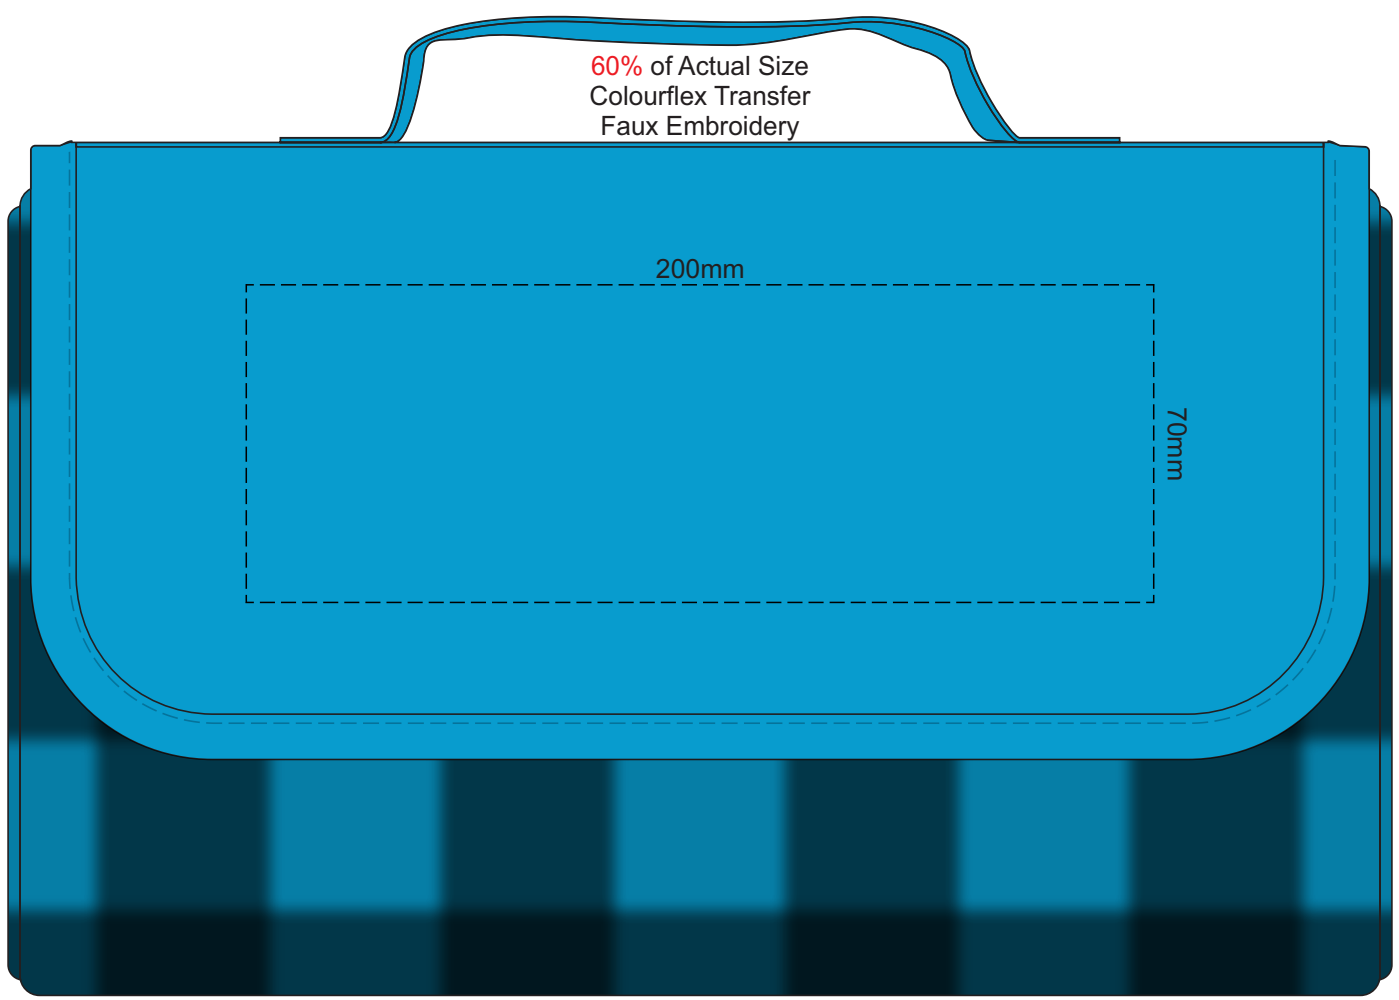

60% of Actual Size
Colourflex Transfer
Faux Embroidery

200mm

70mm

60% of Actual Size
Colourflex Transfer
Faux Embroidery

200mm

70mm

60% of Actual Size
Embroidery

120mm

40mm

60% of Actual Size
Embroidery

120mm

40mm