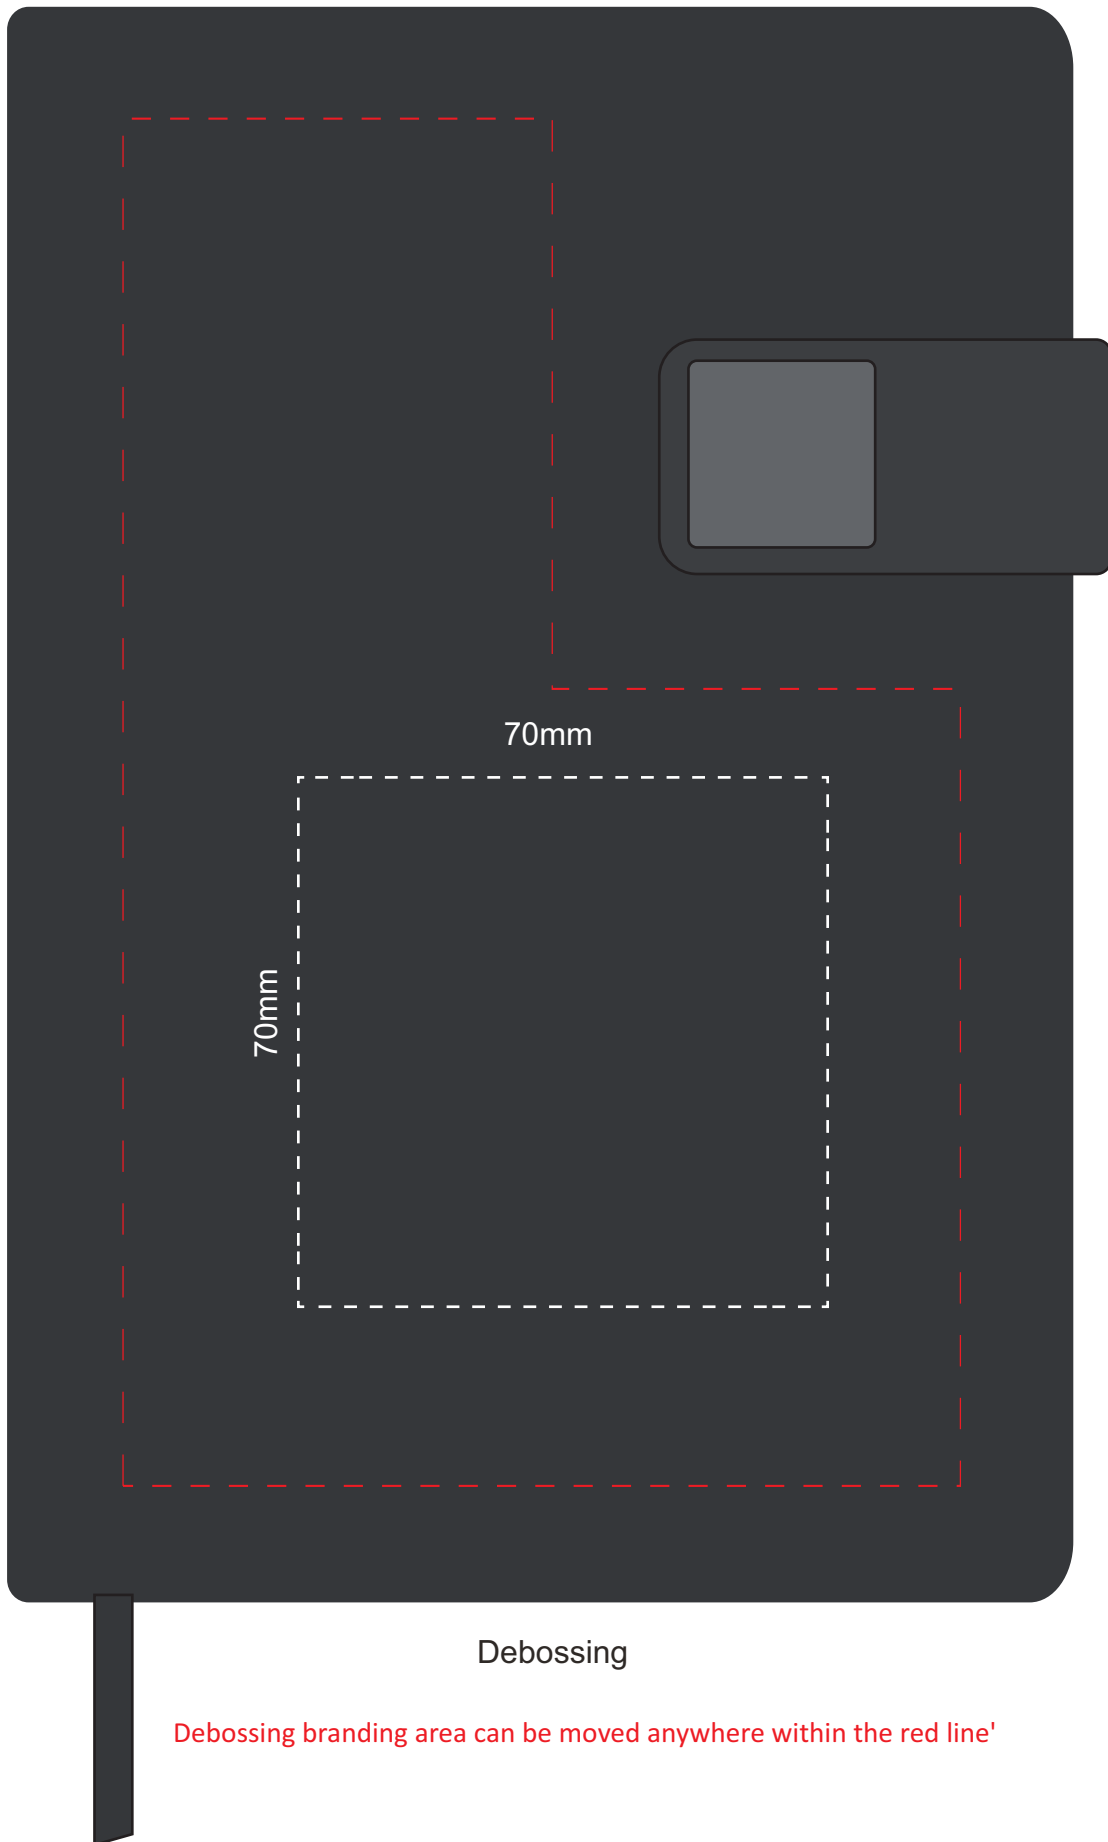

Actual Size: 100% when viewed on A4 paper

65mm

65mm

Pad Print

Actual Size: 100% when viewed on A4 paper

Screen Print

Actual Size: 100% when viewed on A4 paper

Debossing

Debossing branding area can be moved anywhere within the red line'