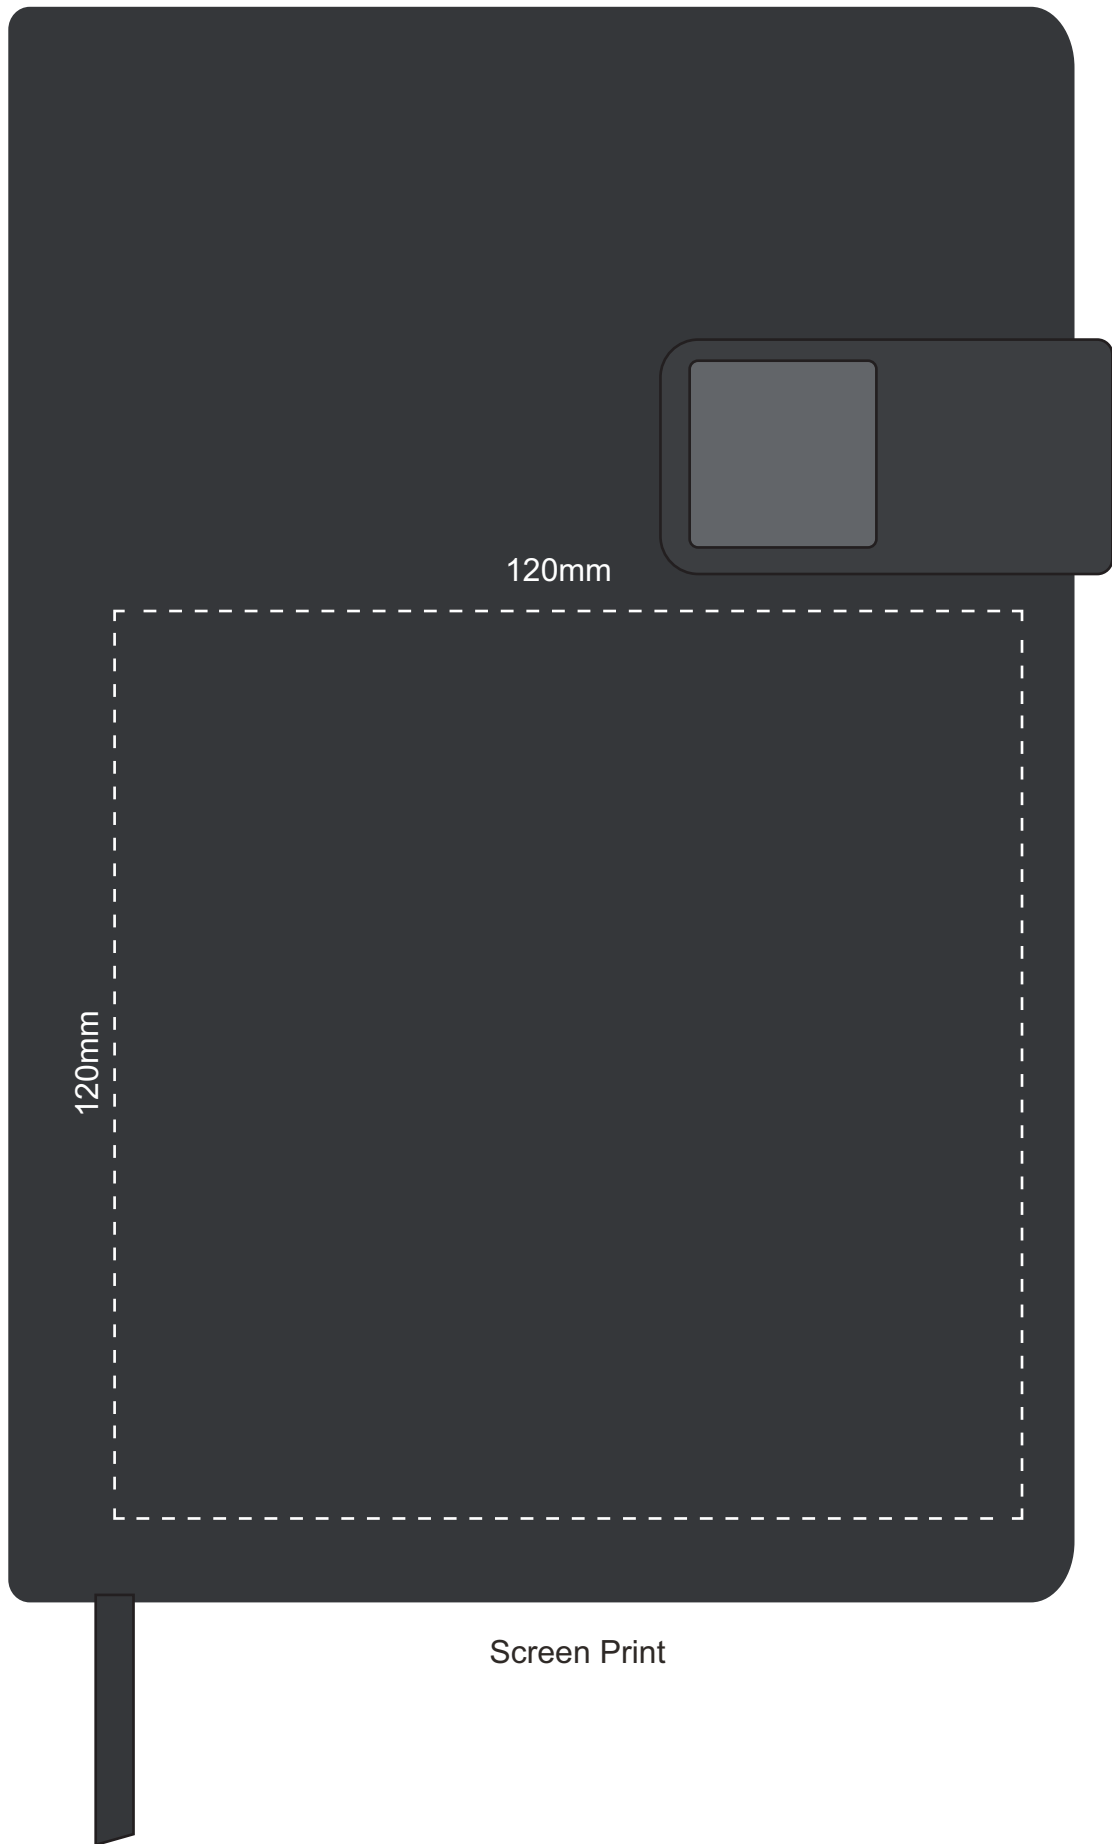

Actual Size: 100% when viewed on A4 paper

65mm

65mm

Pad Print

Actual Size: 100% when viewed on A4 paper

Screen Print

Actual Size: 100% when viewed on A4 paper

Debossing

Debossing branding area can be moved anywhere within the red line'