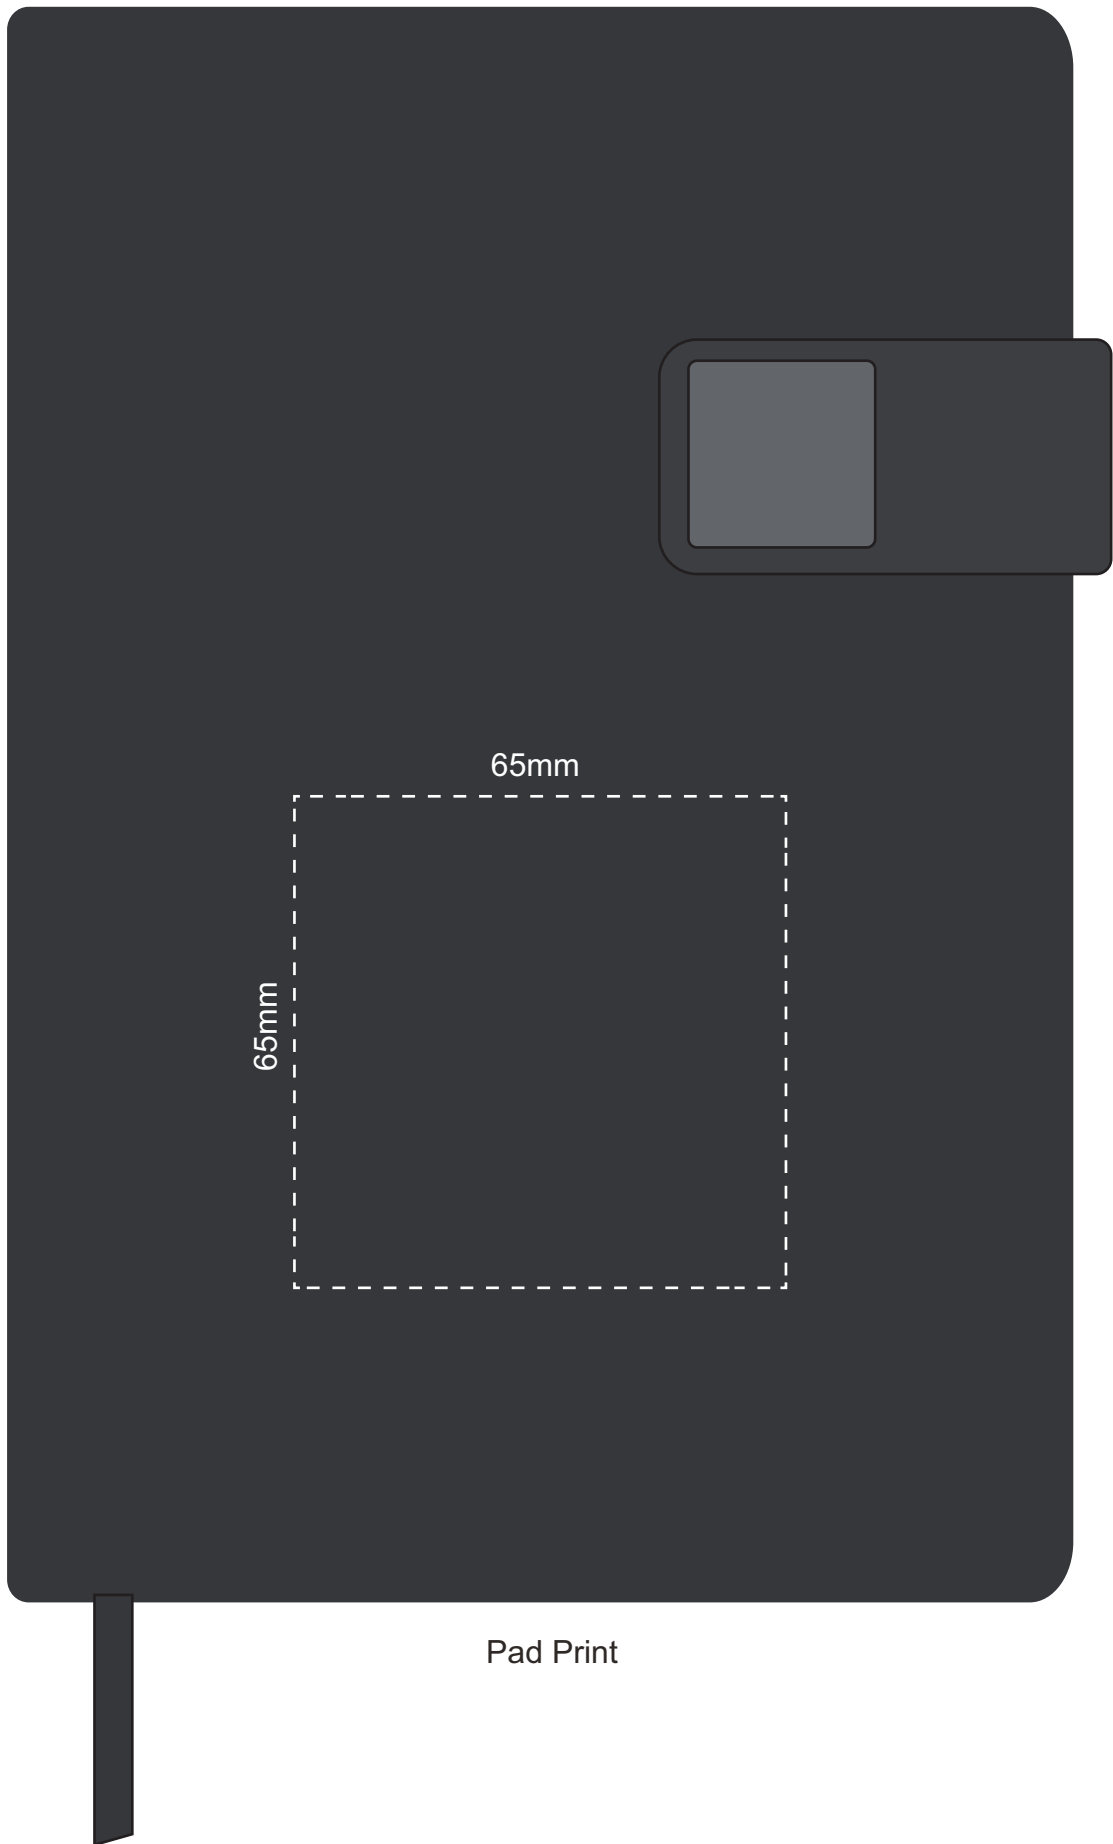

Actual Size: 100% when viewed on A4 paper

65mm

65mm

Pad Print

Actual Size: 100% when viewed on A4 paper

Screen Print

Actual Size: 100% when viewed on A4 paper

Debossing

Debossing branding area can be moved anywhere within the red line'