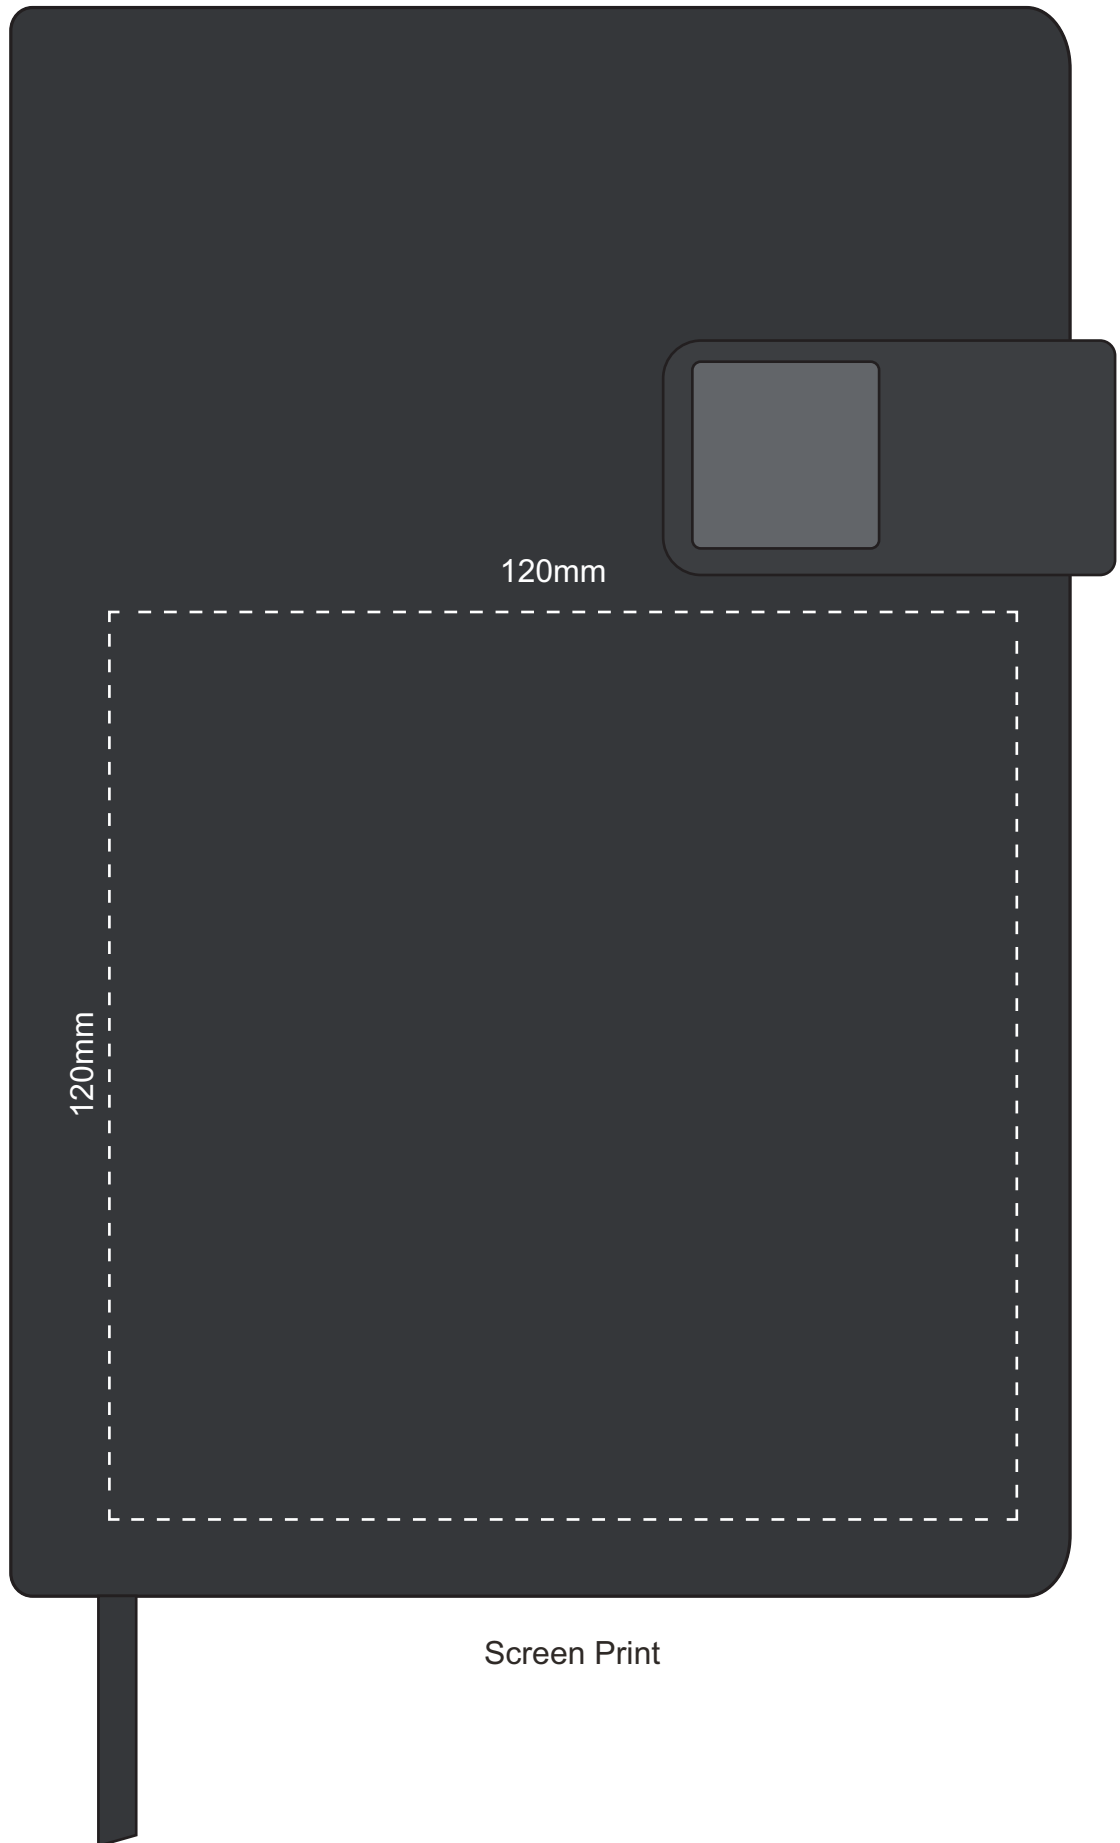

Actual Size: 100% when viewed on A4 paper

65mm

65mm

Pad Print

Actual Size: 100% when viewed on A4 paper

120mm

120mm

Screen Print

Actual Size: 100% when viewed on A4 paper

Debossing

Debossing branding area can be moved anywhere within the red line!