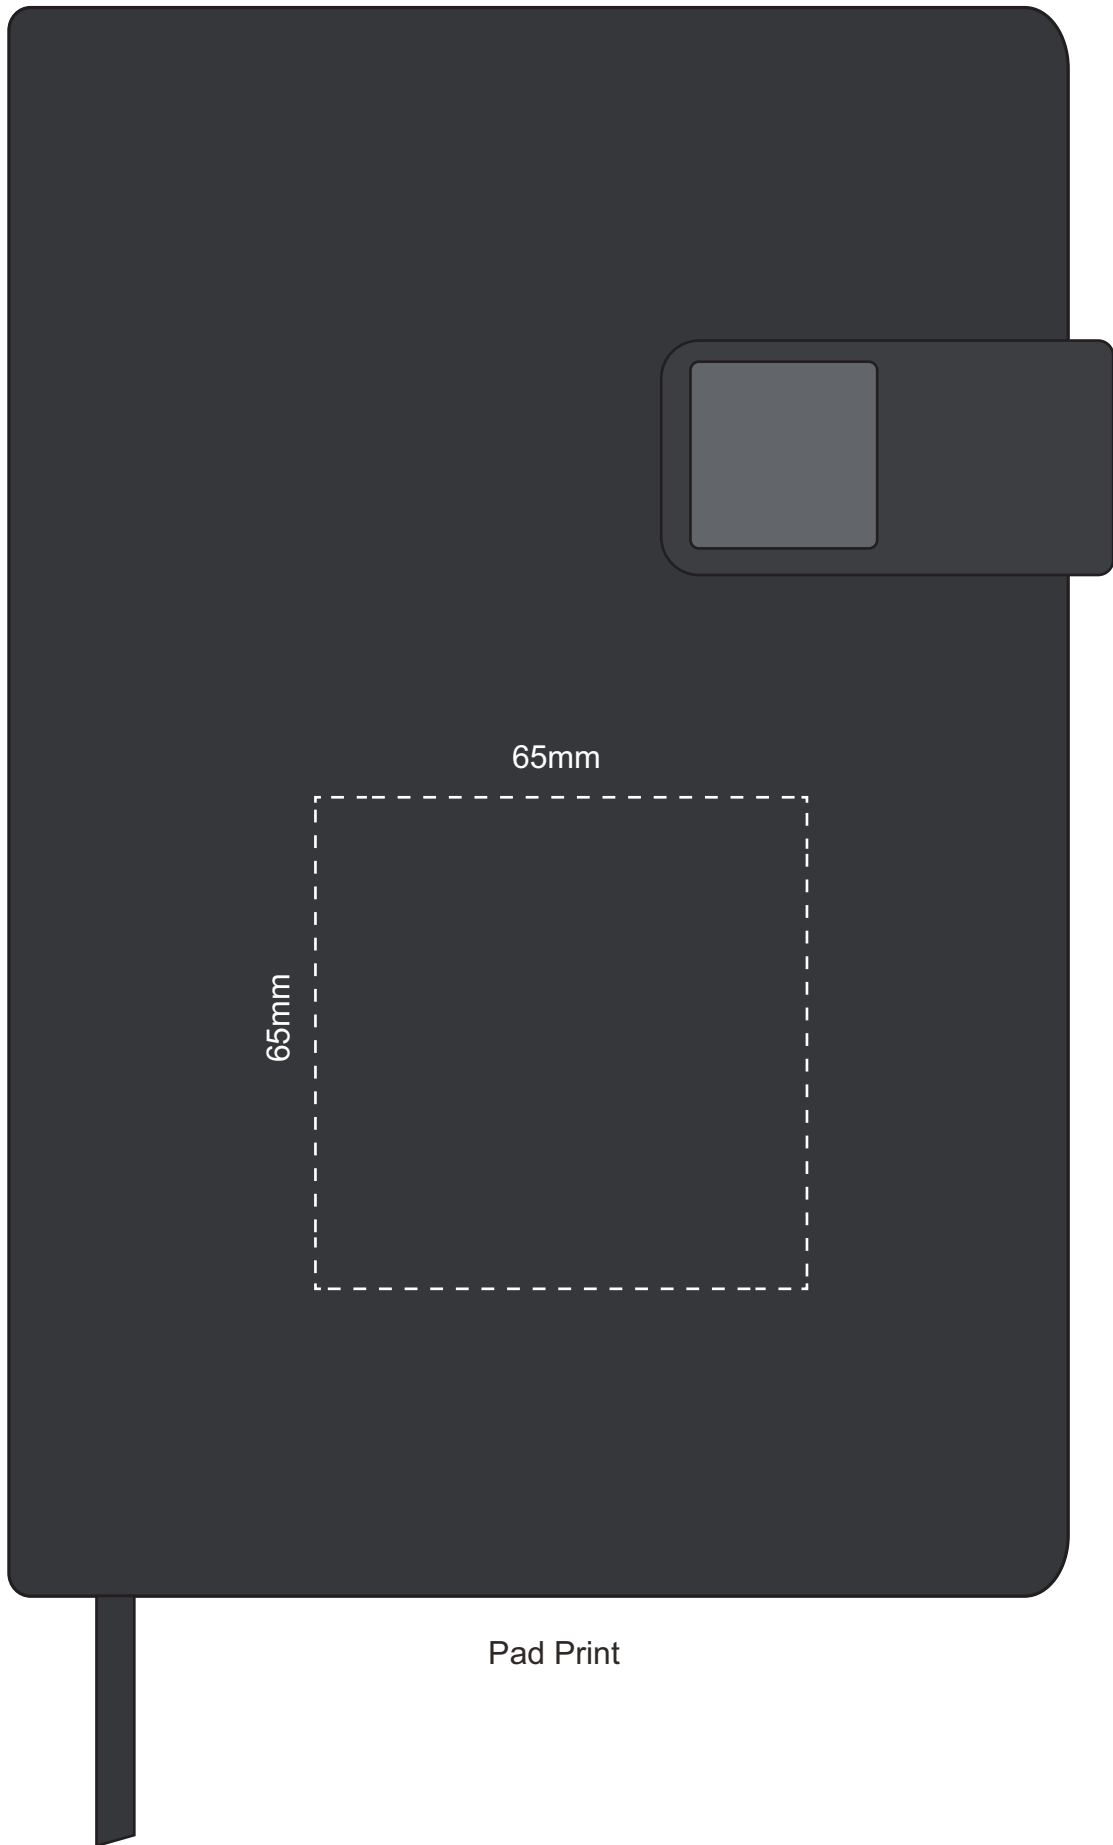

Actual Size: 100% when viewed on A4 paper

65mm

65mm

Pad Print

Actual Size: 100% when viewed on A4 paper

120mm

120mm

Screen Print

Actual Size: 100% when viewed on A4 paper

Debossing

Debossing branding area can be moved anywhere within the red line!