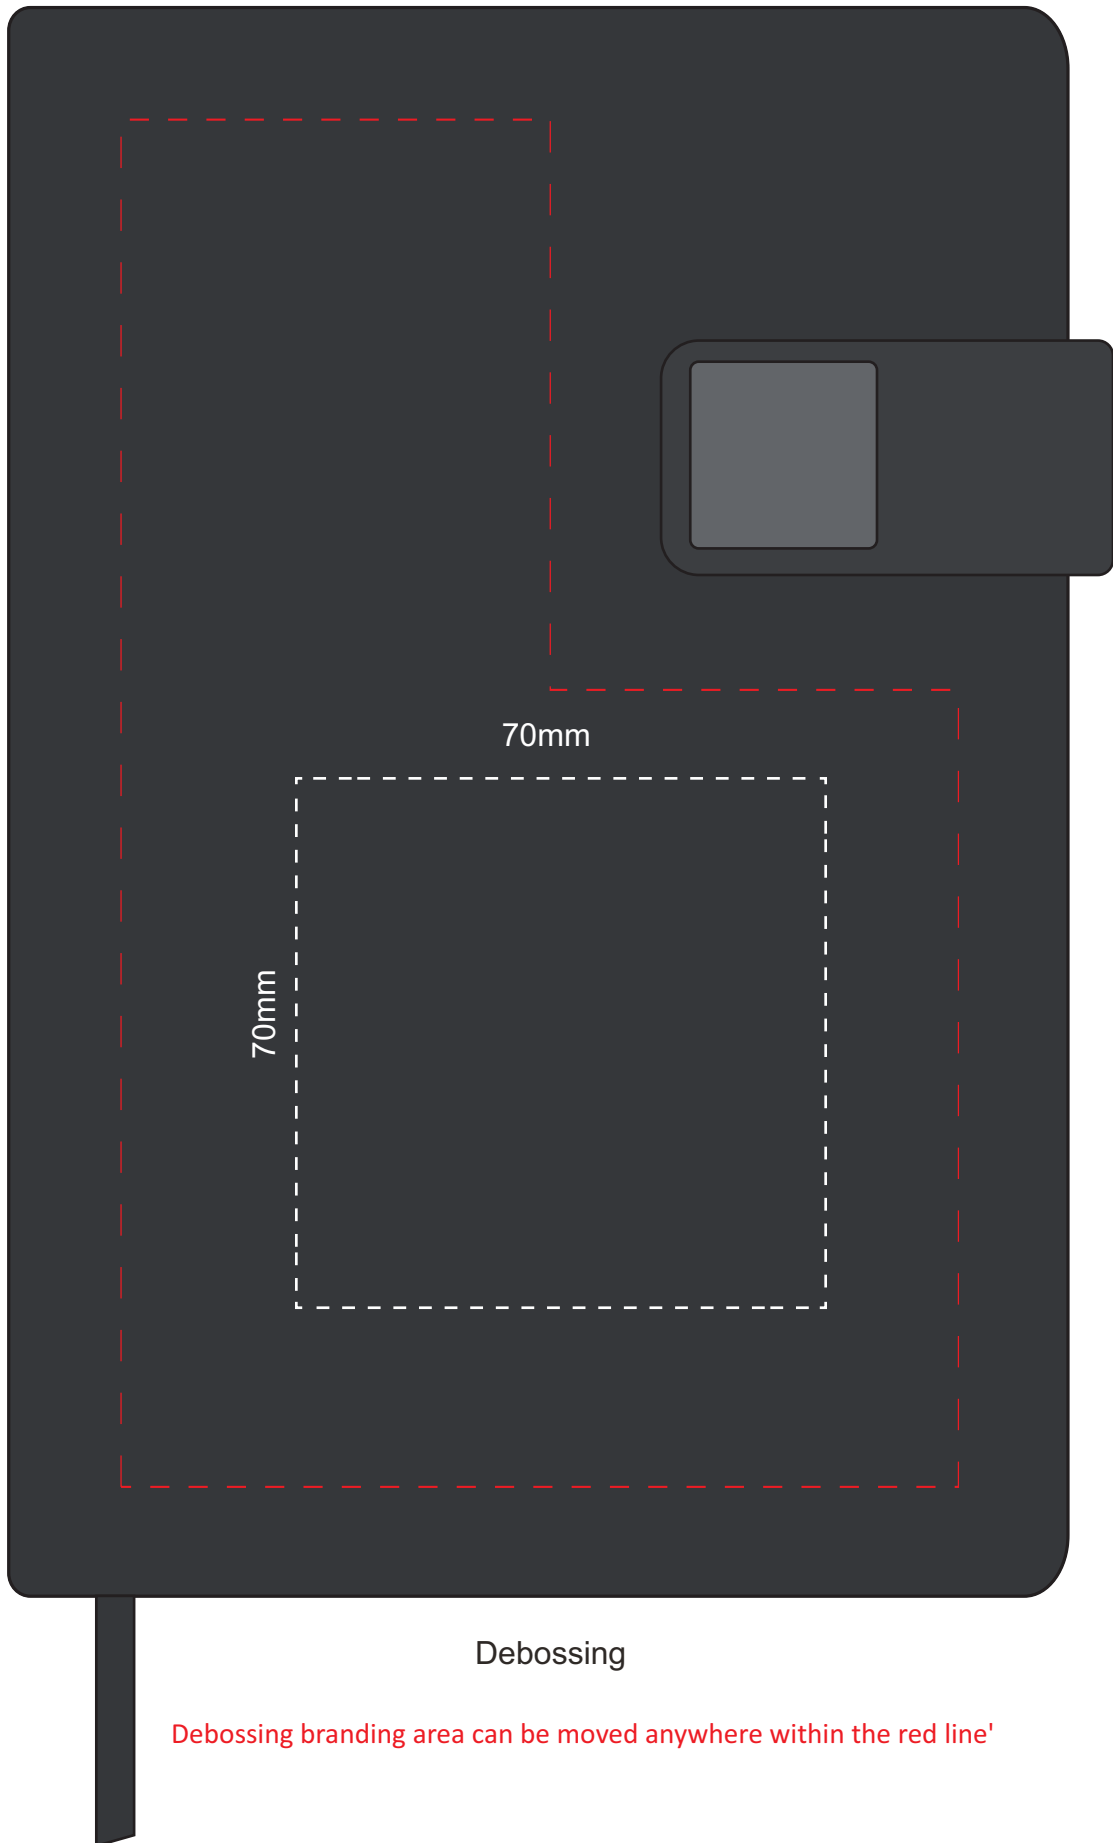

Actual Size: 100% when viewed on A4 paper

65mm

65mm

Pad Print

Actual Size: 100% when viewed on A4 paper

120mm

120mm

Screen Print

Actual Size: 100% when viewed on A4 paper

Debossing

Debossing branding area can be moved anywhere within the red line!