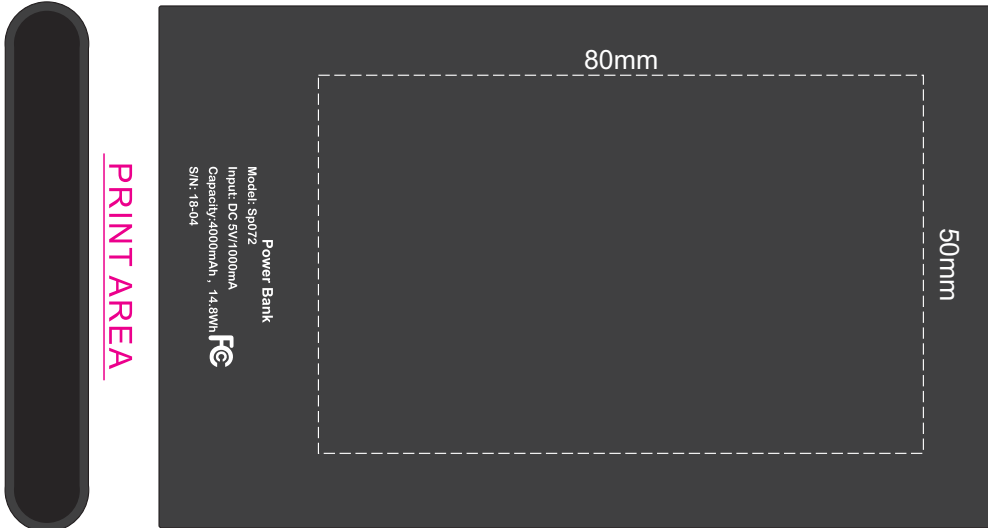

100% of Actual Size  
Pad Print

BACK

100% of Actual Size  
Laser Engraving  
Direct Digital

Engraves to an  
Oxidised White

100% of Actual Size  
Pad Print