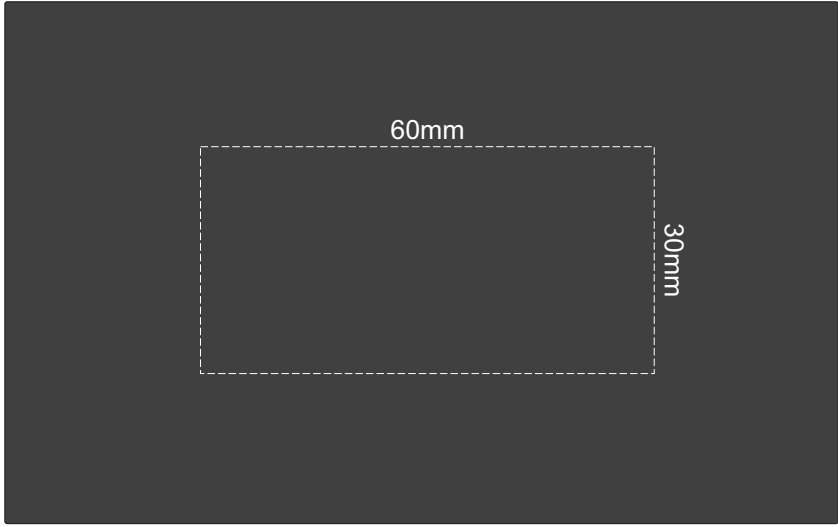

100% of Actual Size  
Pad Print

BACK

100% of Actual Size  
Laser Engraving  
Direct Digital

Engraves to an  
Oxidised White

100% of Actual Size  
Pad Print