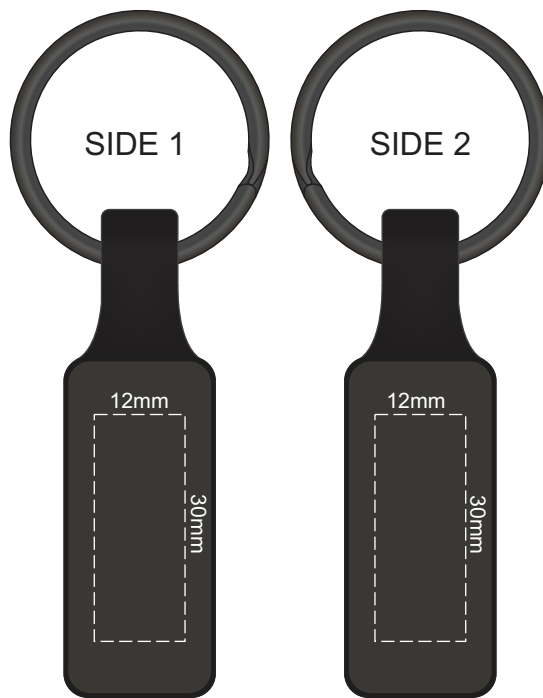

100% of Actual Size
Laser Engraving

 Engraves to a Natural Etch