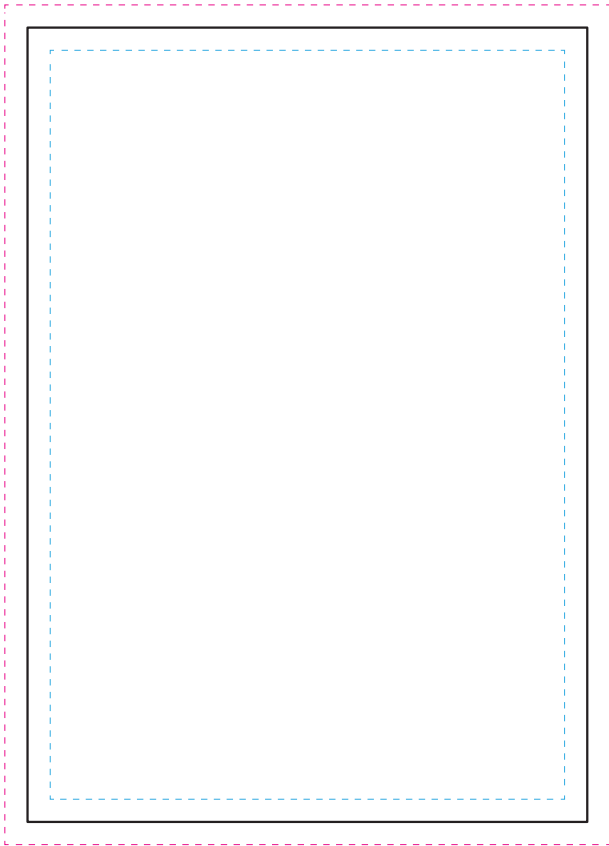

Actual Size: 100% when viewed on A4 paper

Note Pad : A7 (74mm x 105mm)

Blue Line = The SIGNIFICANT PRINT AREA

(Keep all critical images & text within this box)

Black Line = Maximum print area

Pink Line = Bleed off to here (3.0mm)