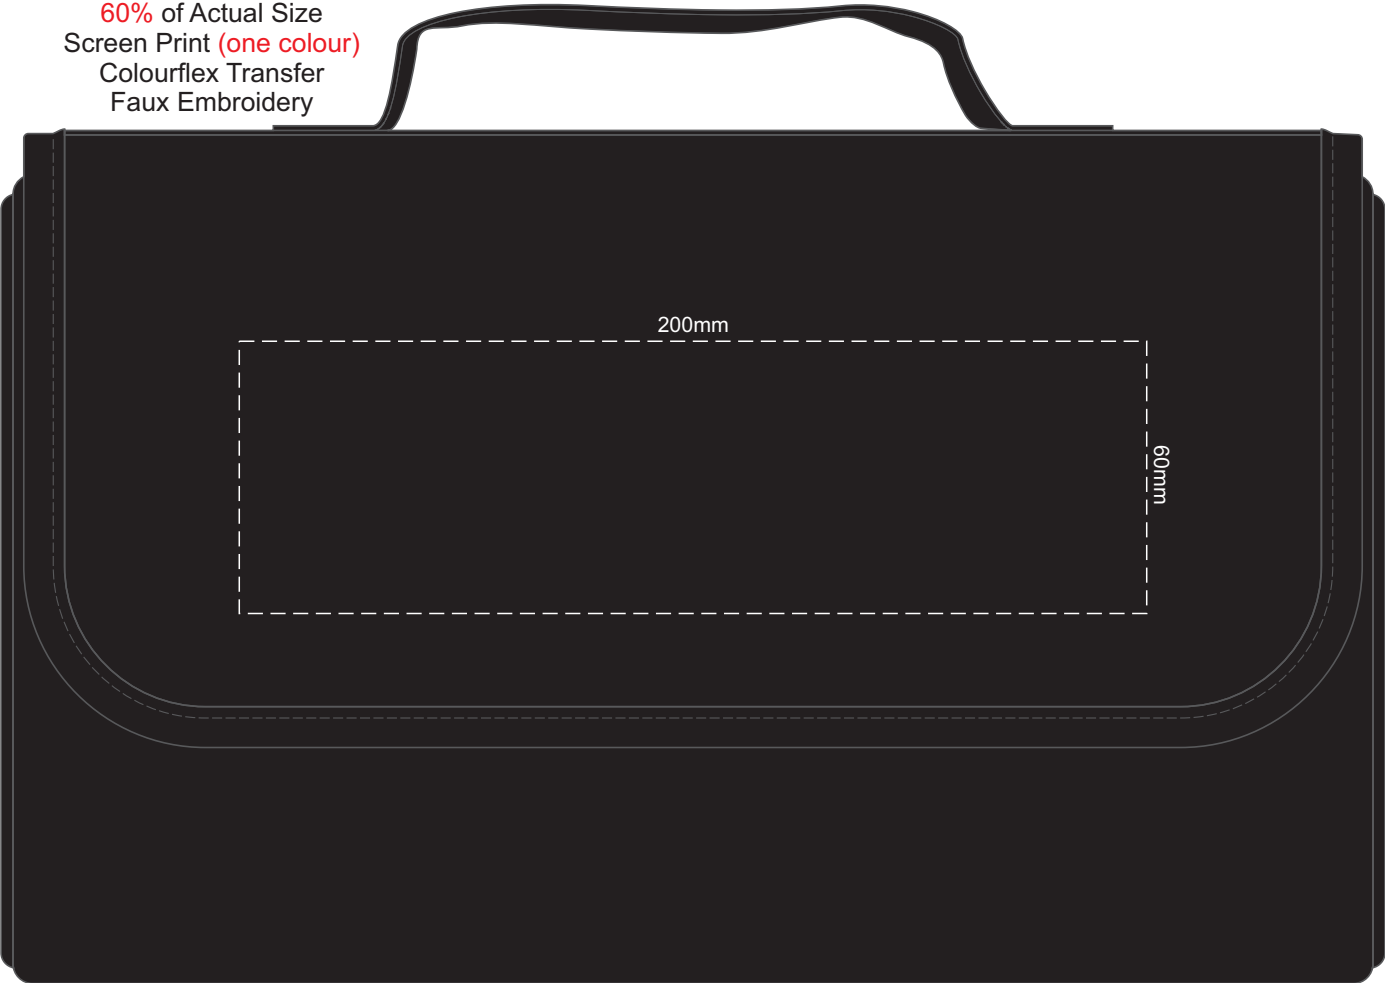

60% of Actual Size
Screen Print (one colour)
Colourflex Transfer
Faux Embroidery

200mm

60mm

60% of Actual Size
Embroidery

80mm

35mm