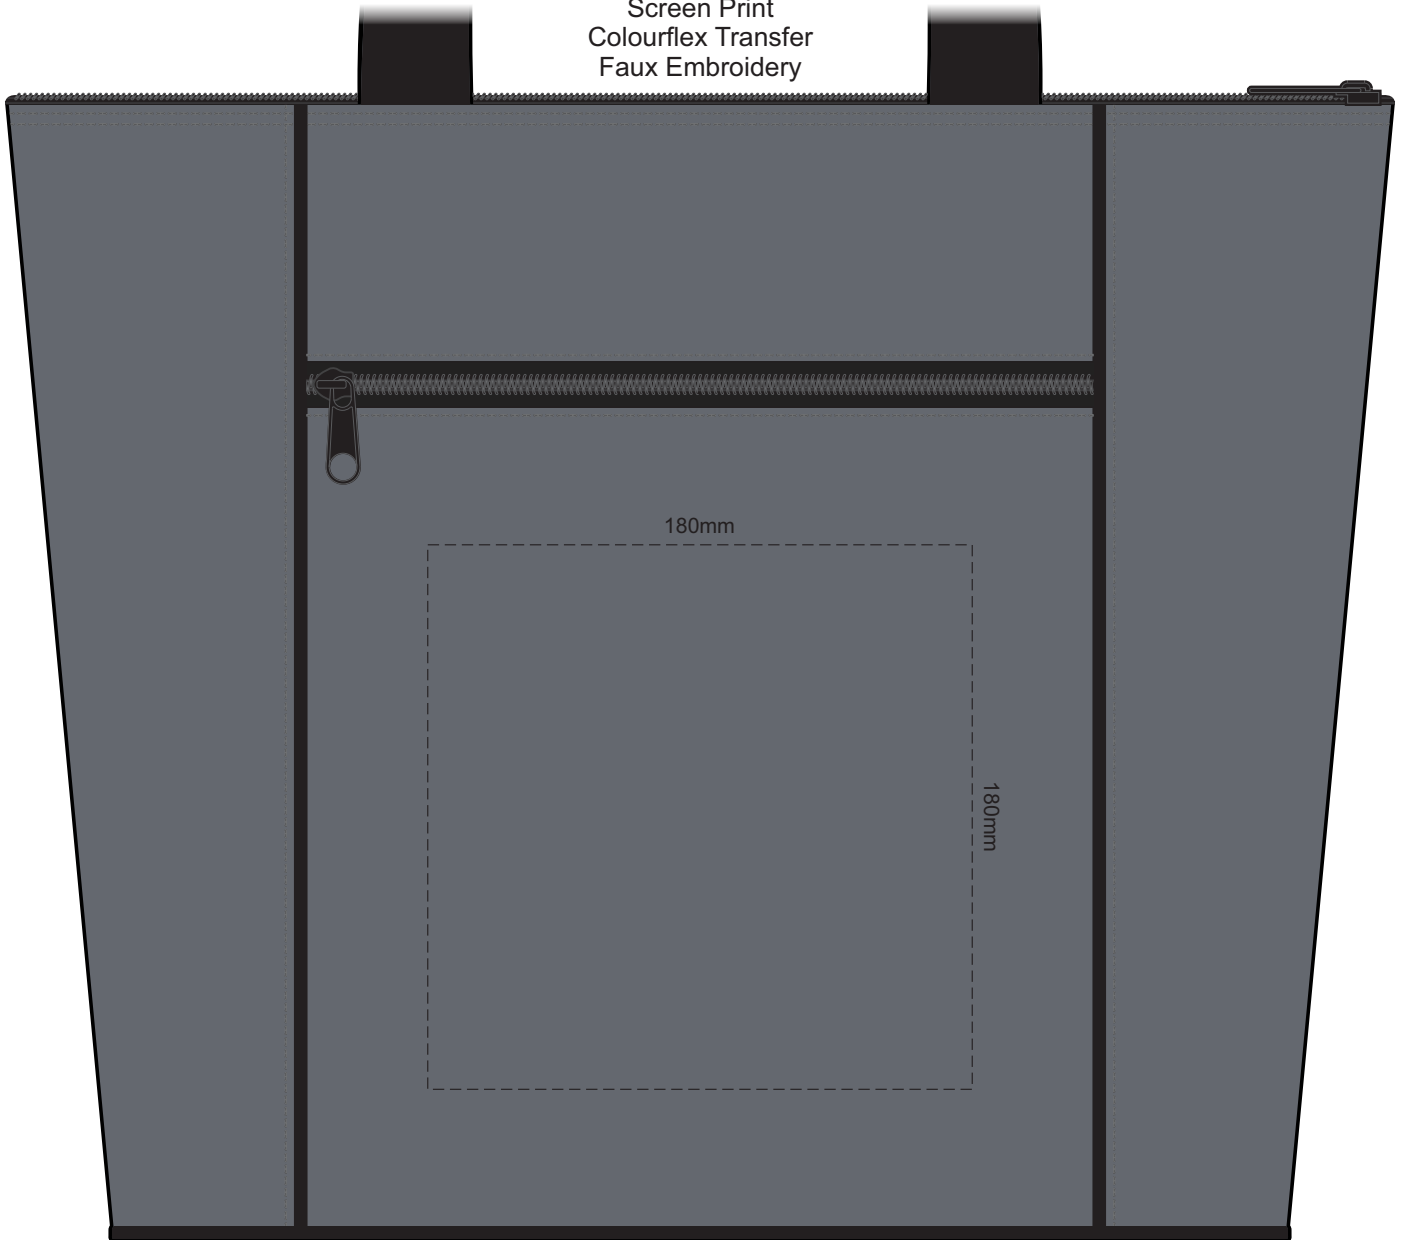

40% of Actual Size
Screen Print
Colourflex Transfer
Faux Embroidery

40% of Actual Size
Embroidery