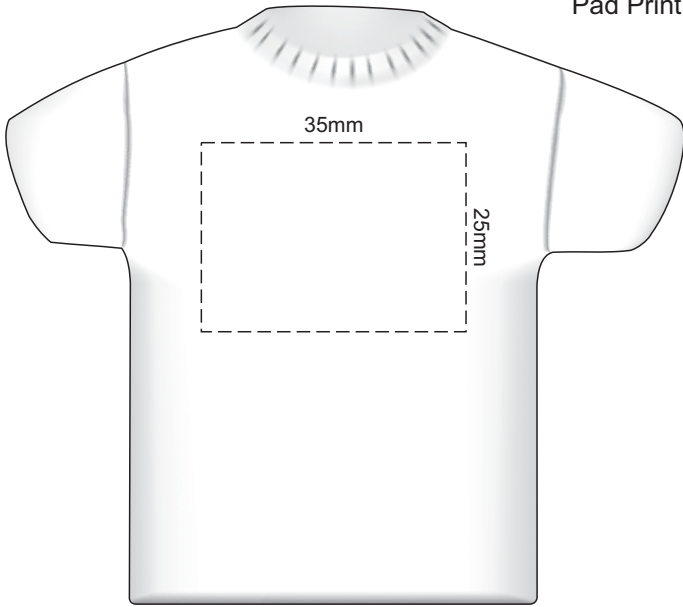

100% of Actual Size
Pad Print (one colour)

100% of Actual Size
Direct Digital