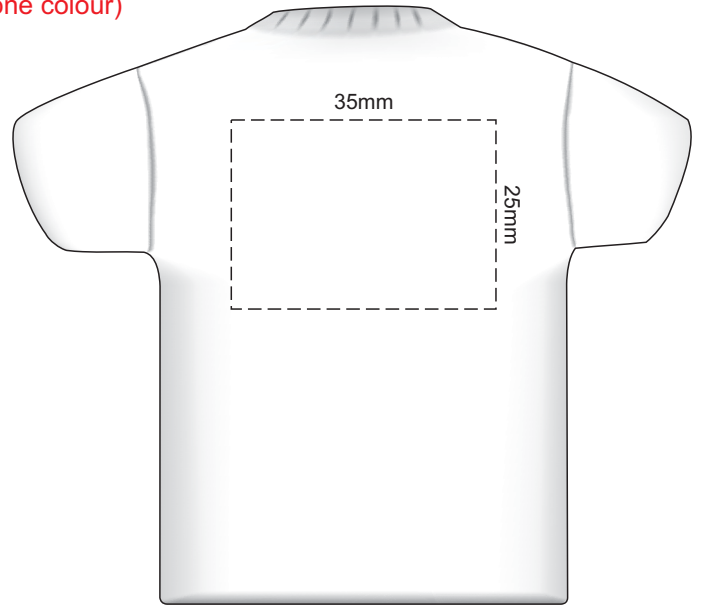

100% of Actual Size
Pad Print (one colour)

100% of Actual Size
Direct Digital