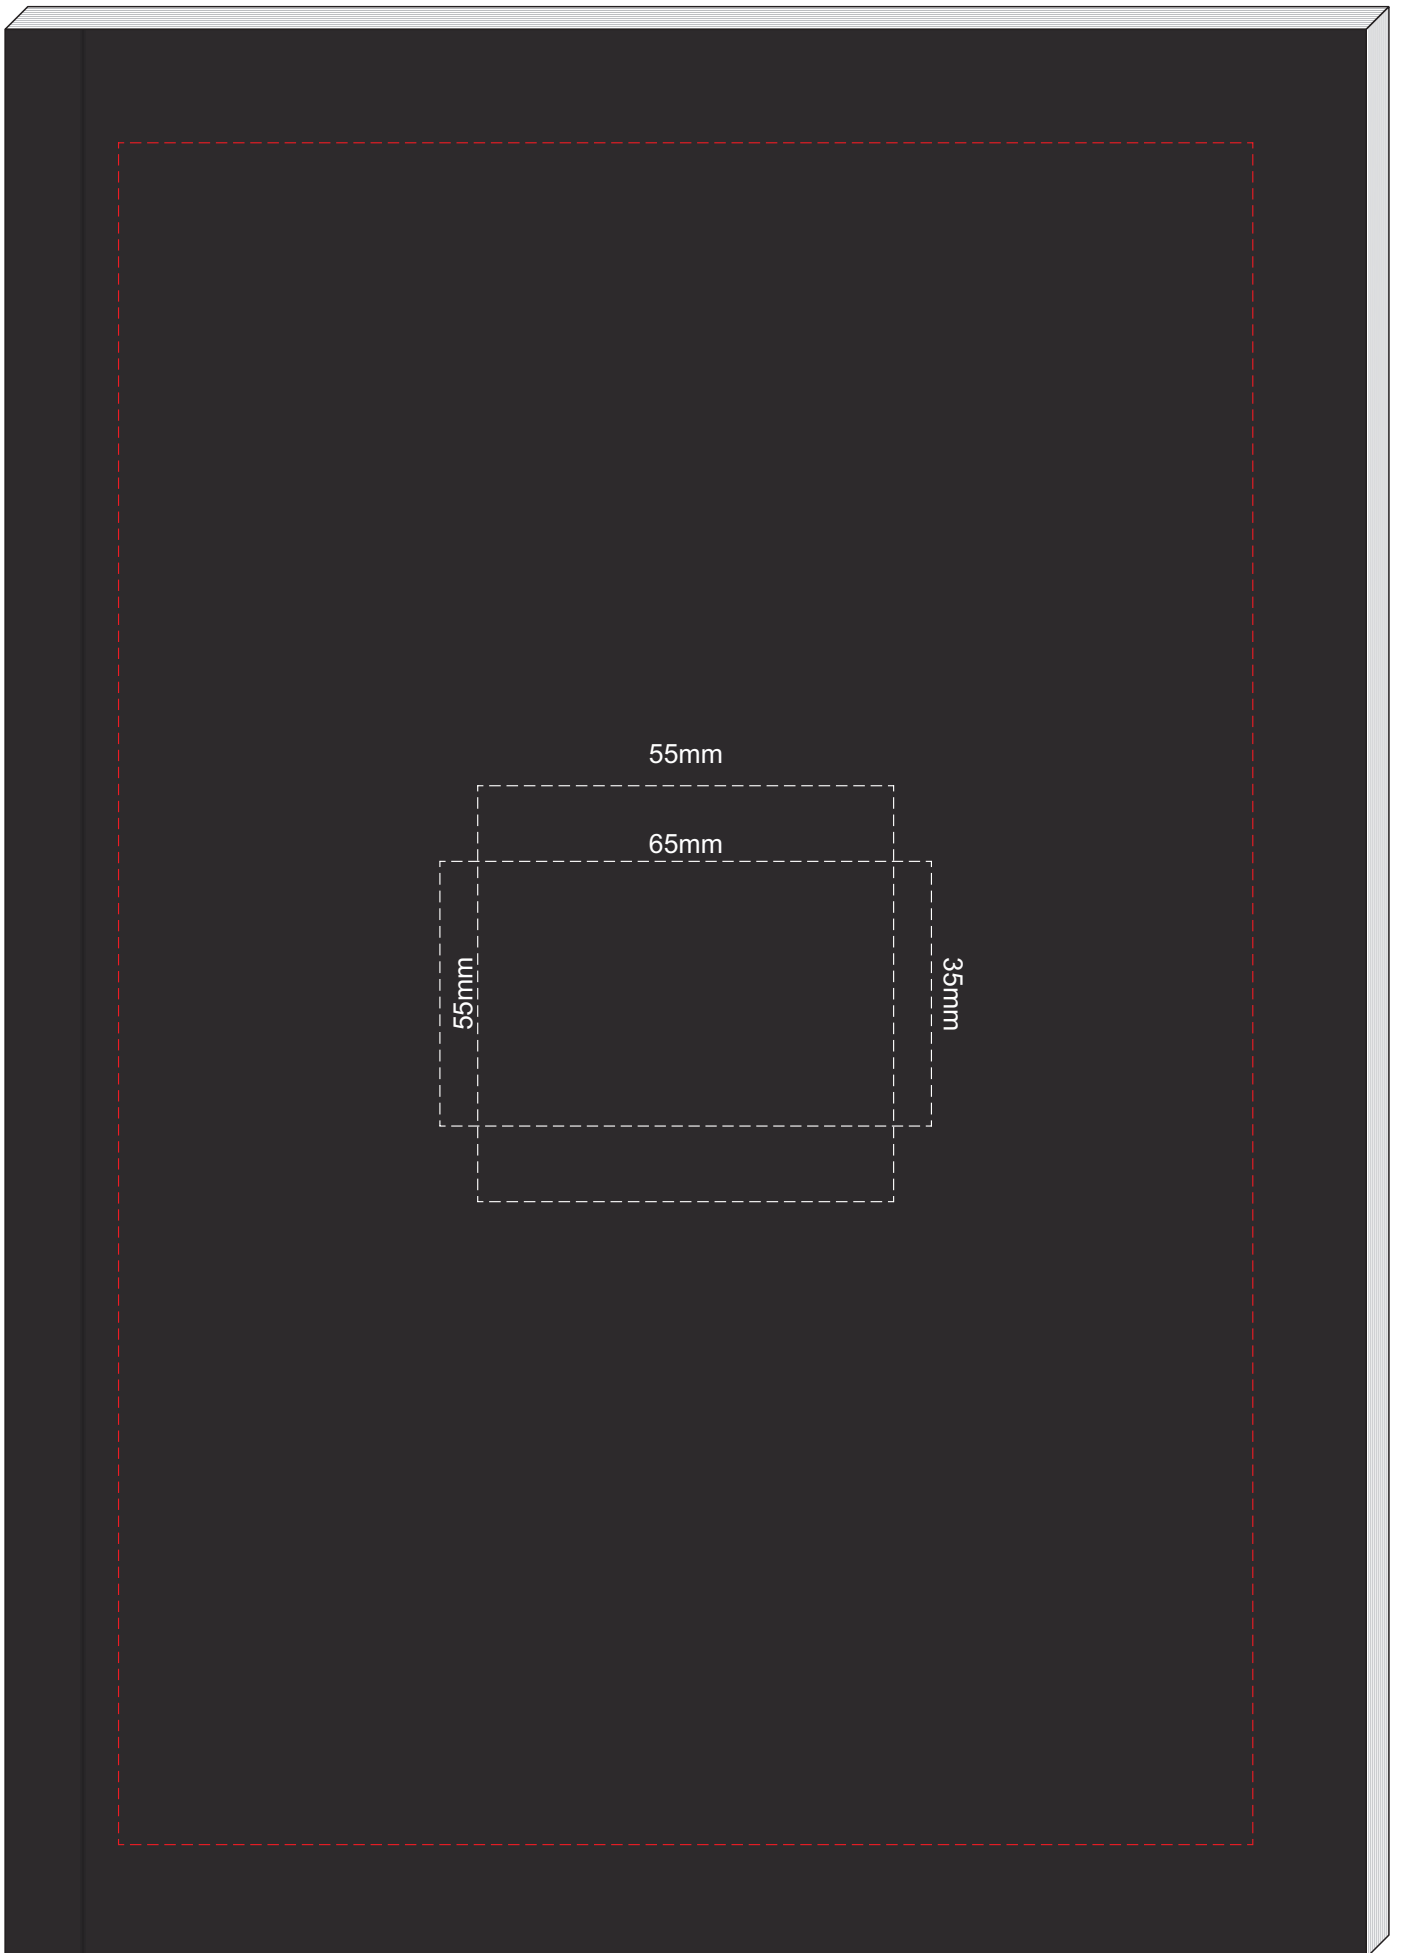

100% of Actual Size  
Pad Print

Branding area can be moved **anywhere within the red line.**

100% of Actual Size  
Screen Print (one colour)

70% of Actual Size  
Digital Packaging Print  
(Front and Back Available Print)

Digital Print is only available for natural option  
Artwork will be printed directly onto the product via CMYK printing (no white),  
colours will not be vibrant due to white ink not being available for this process.