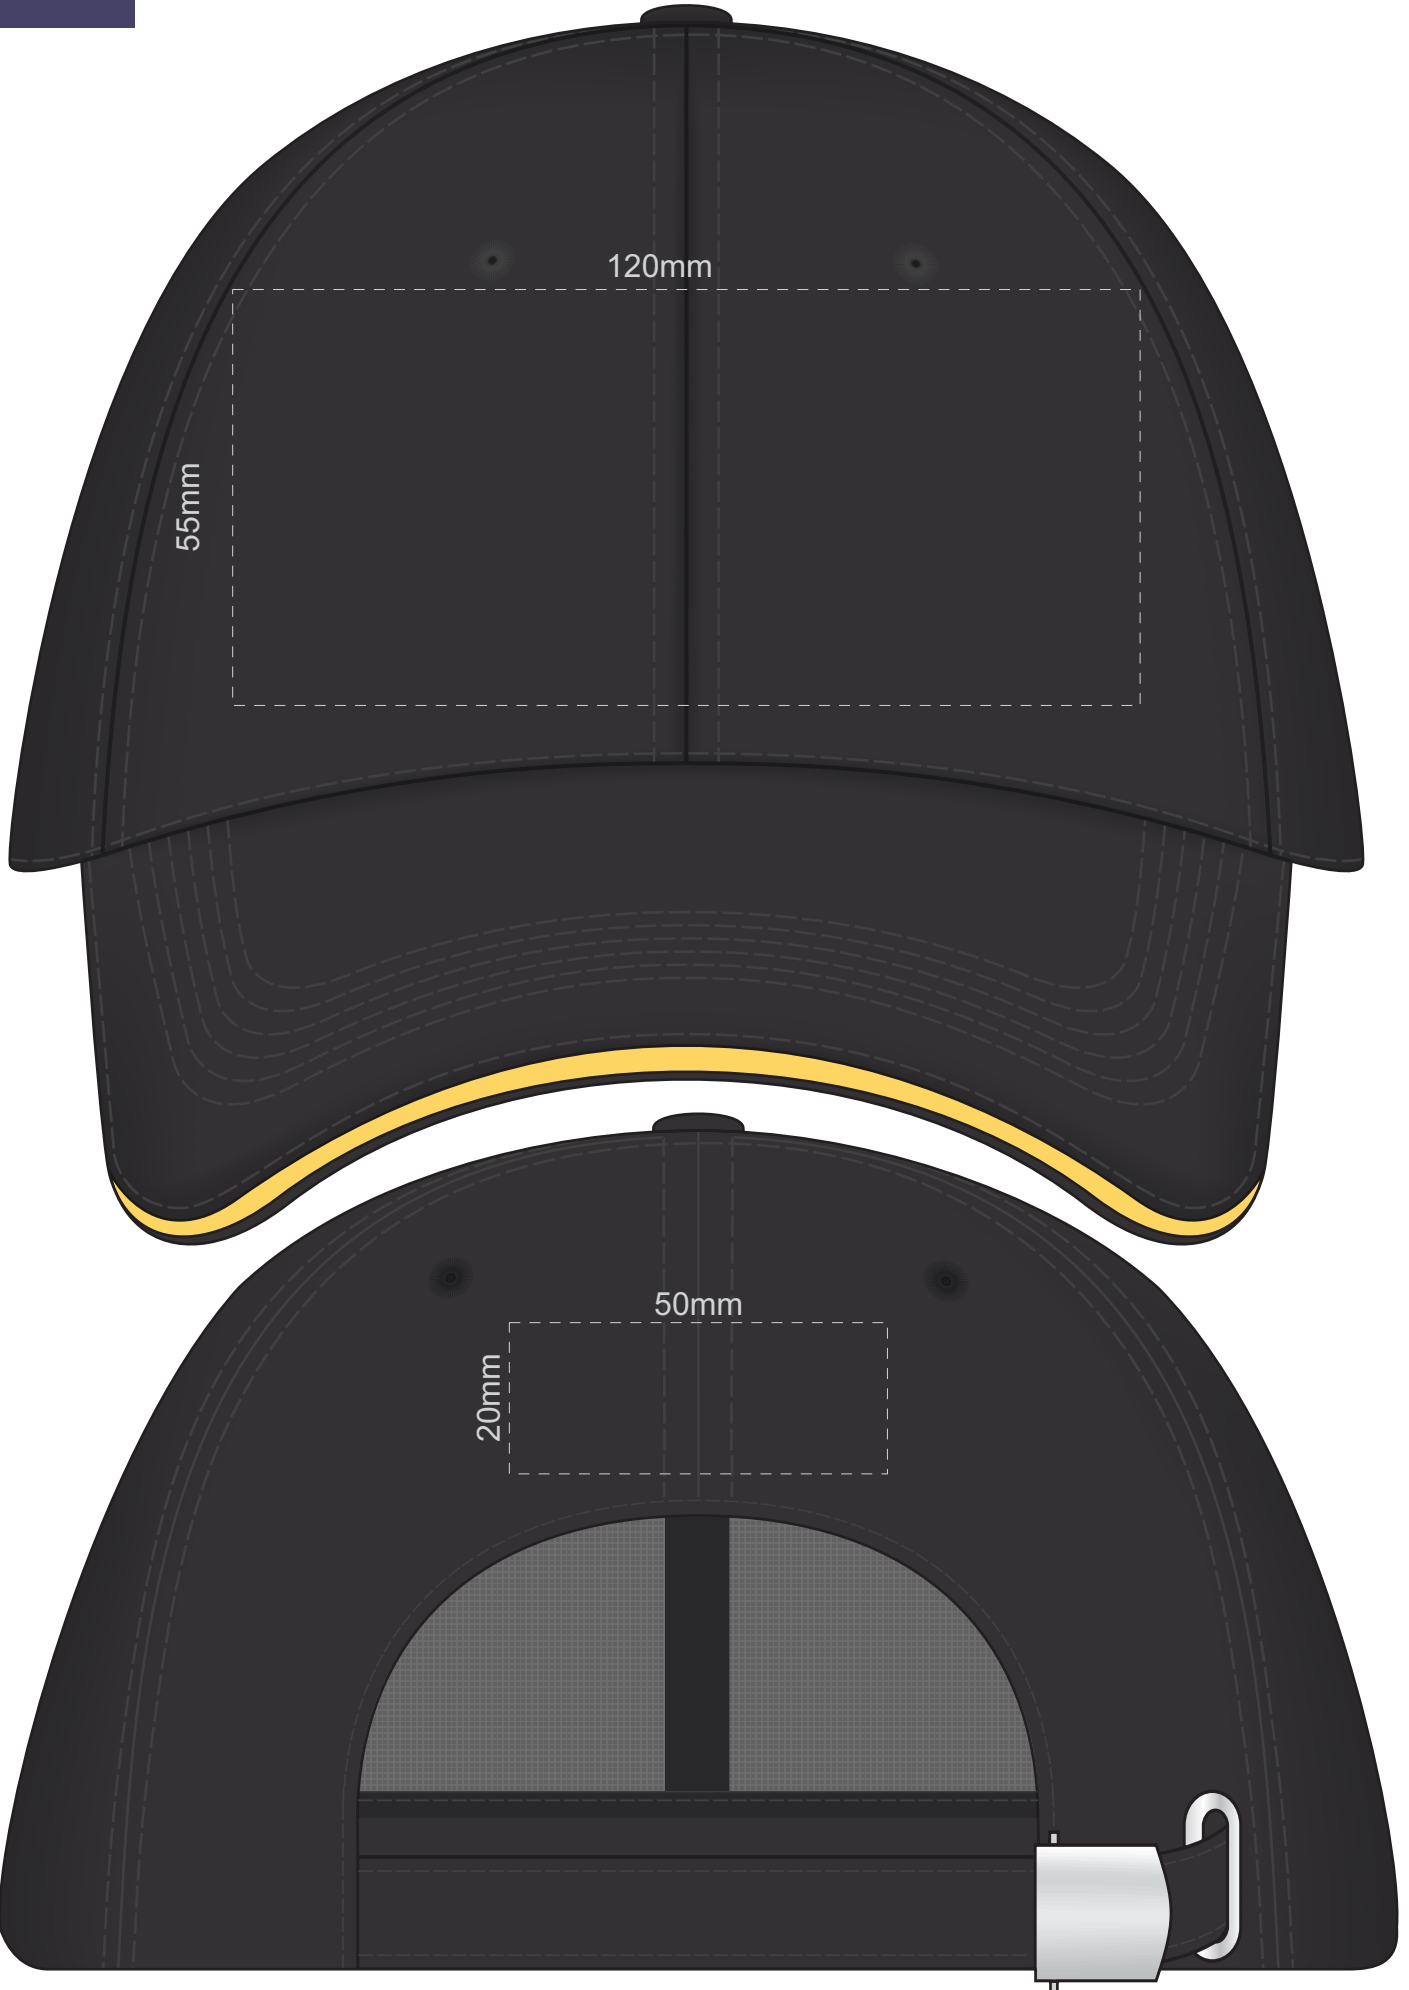

Actual Size: 100% when viewed on A4 paper

Embroidery

Actual Size: 100% when viewed on A4 paper
Embroidery