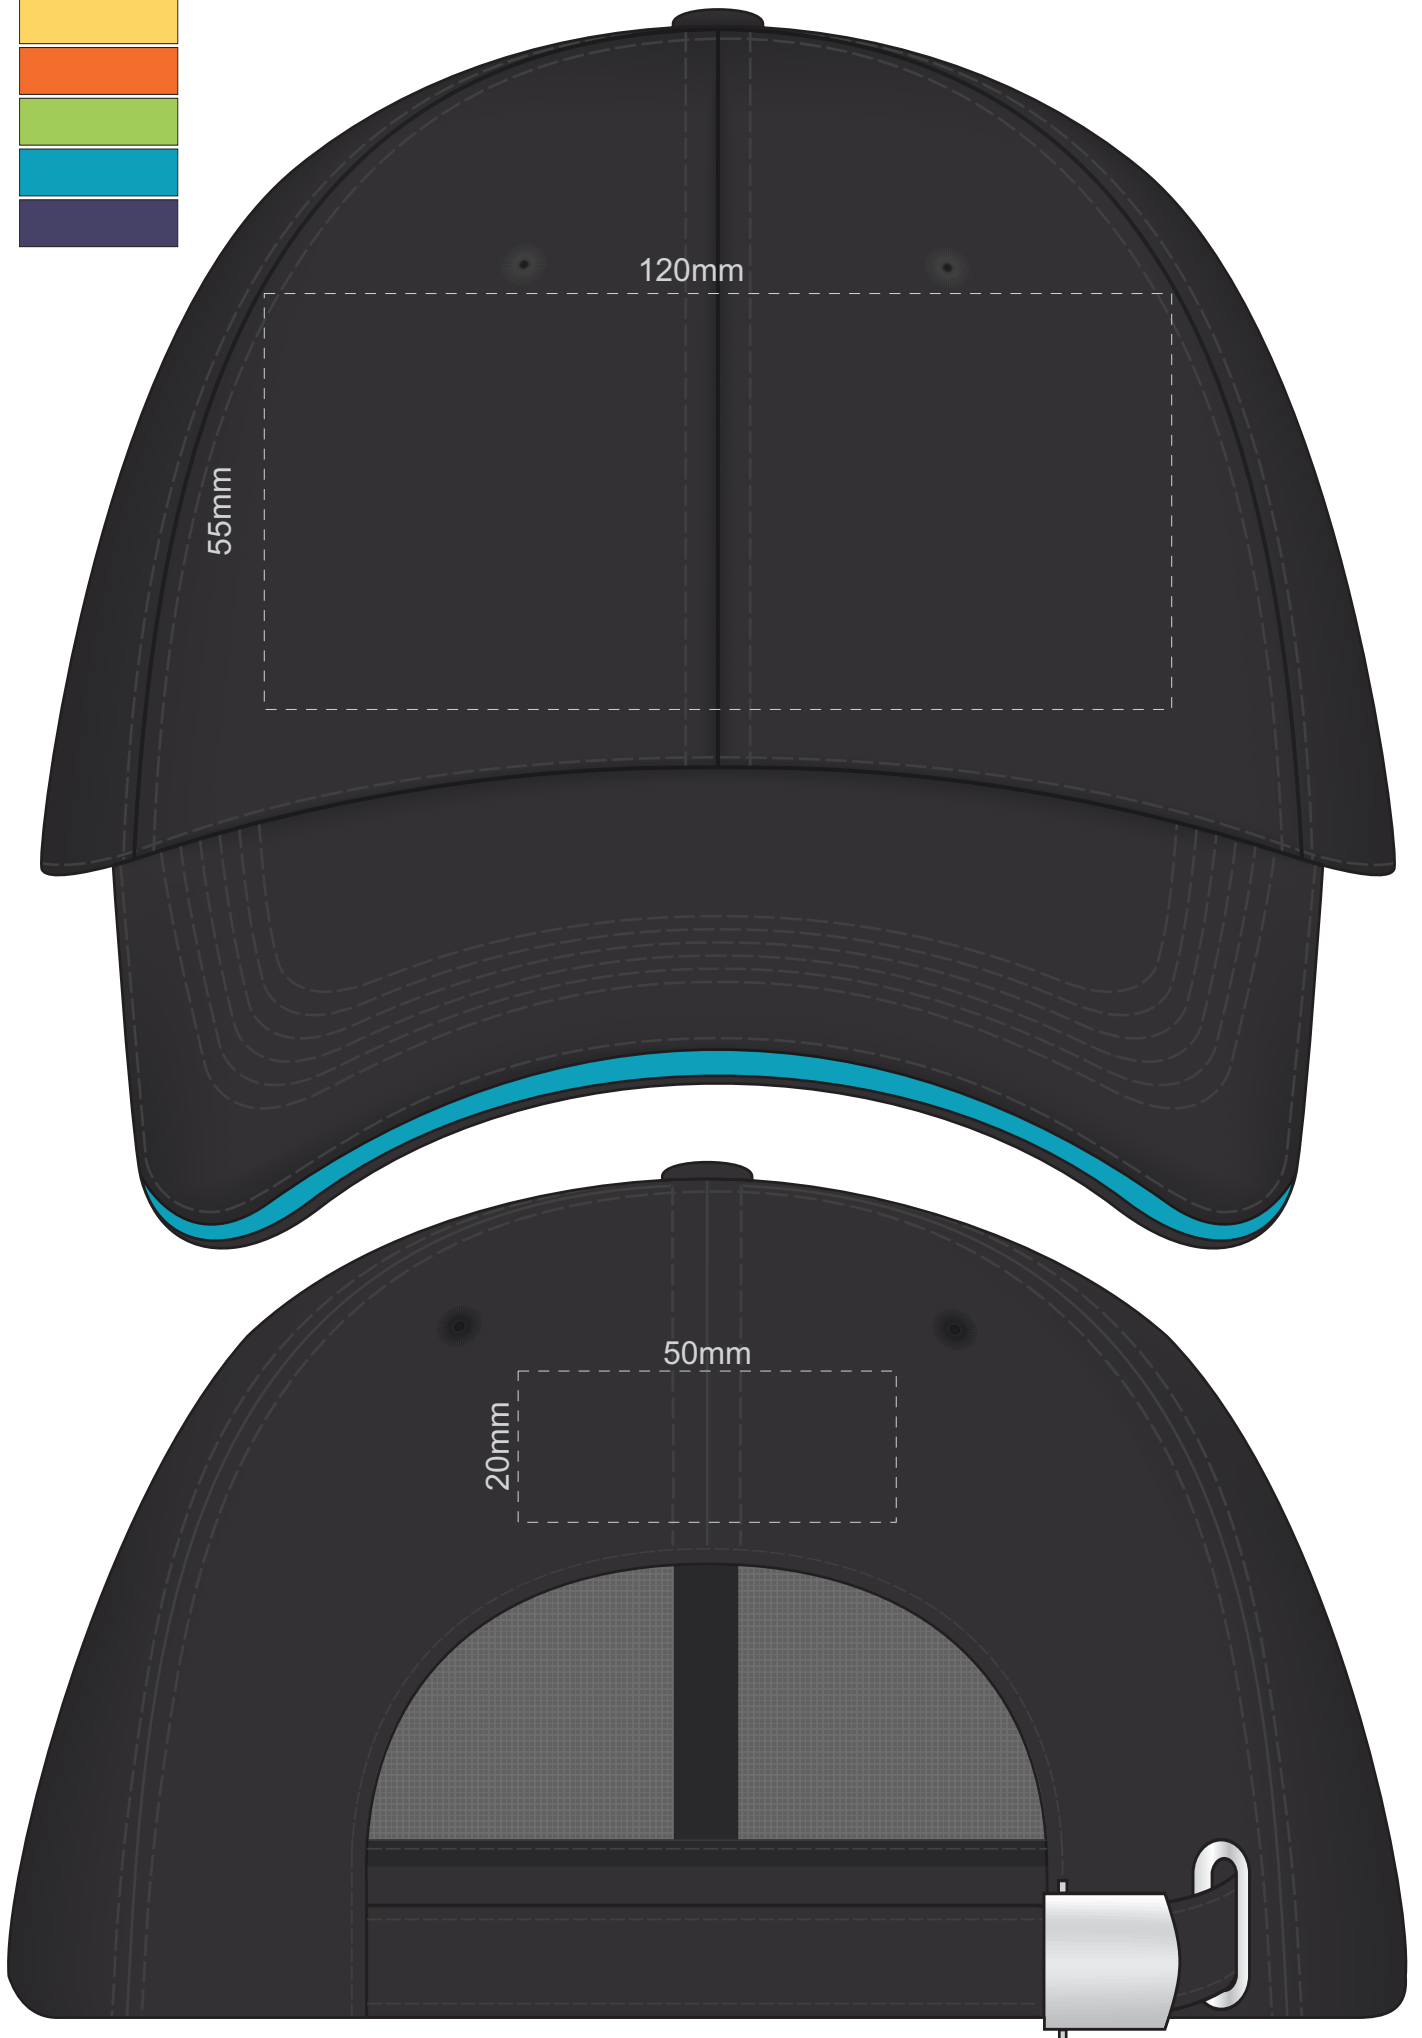

Actual Size: 100% when viewed on A4 paper

Embroidery

Actual Size: 100% when viewed on A4 paper

Embroidery