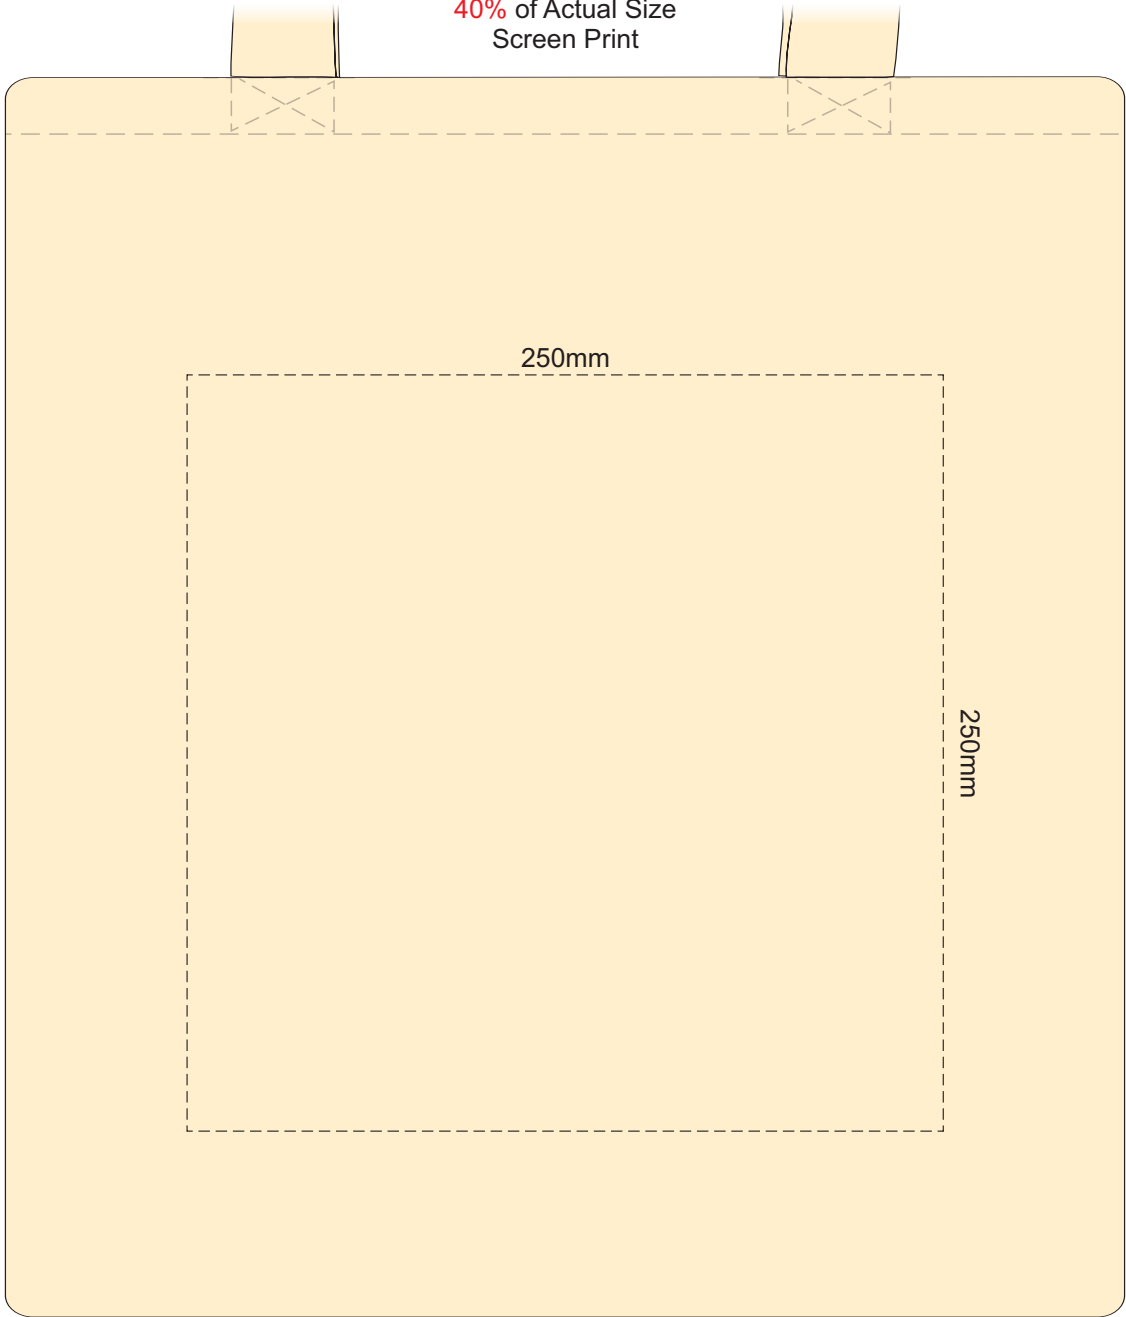

40% of Actual Size
Screen Print

40% of Actual Size
Colourflex Transfer

Orientation of the print area may be rotated to best suit your needs.