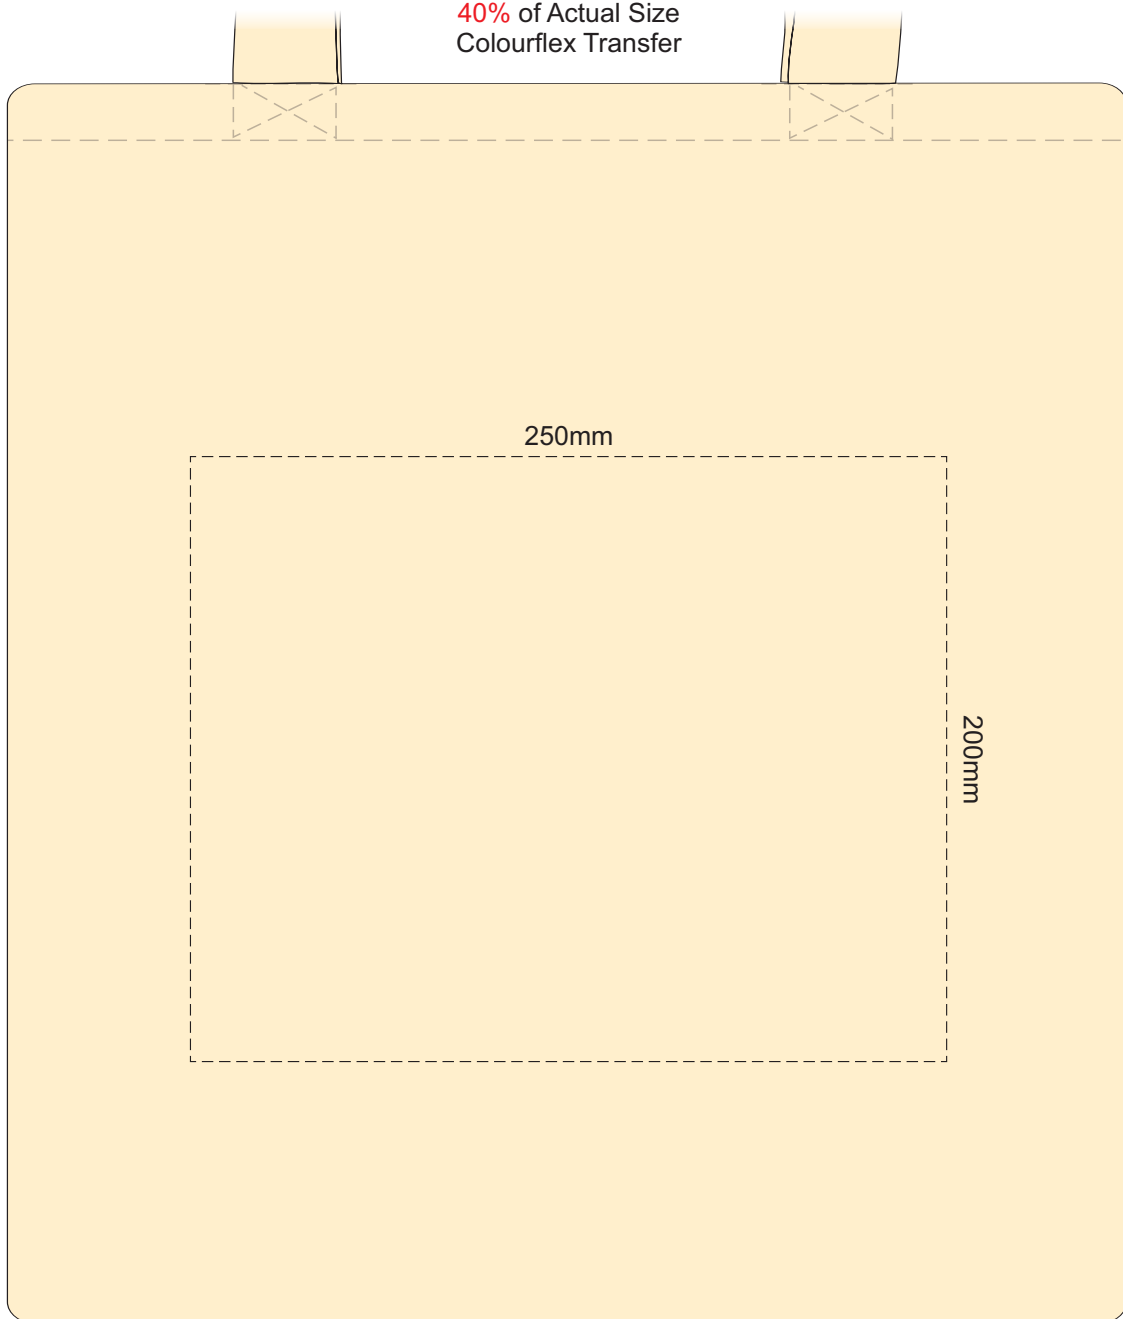

40% of Actual Size
Screen Print

40% of Actual Size
Colourflex Transfer

Orientation of the print area may be rotated to best suit your needs.