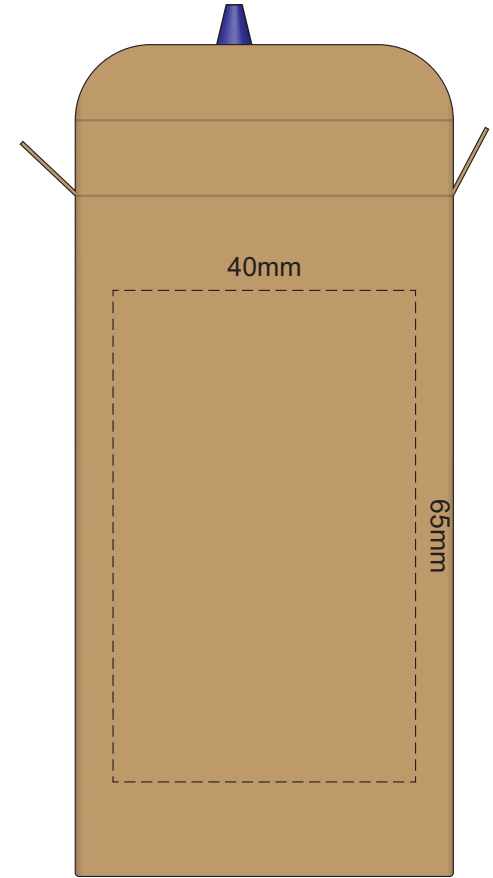

100% of Actual Size  
Pad Print

FRONT

BACK

100% of Actual Size  
Digital Packagin Print

FRONT

BACK

Artwork will be printed directly onto the product via CMYK printing (no white), colours will not be vibrant due to white ink not being available for this process.