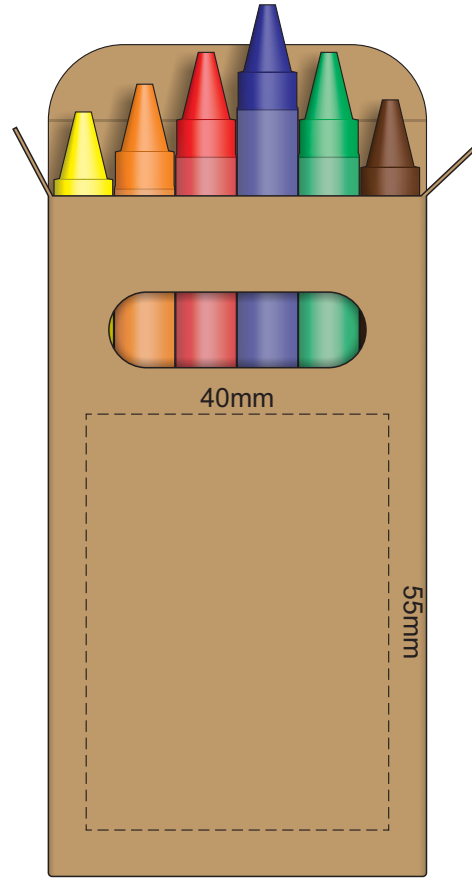

100% of Actual Size  
Pad Print

FRONT

BACK

100% of Actual Size  
Digital Packagin Print

FRONT

BACK

Artwork will be printed directly onto the product via CMYK printing (no white), colours will not be vibrant due to white ink not being available for this process.