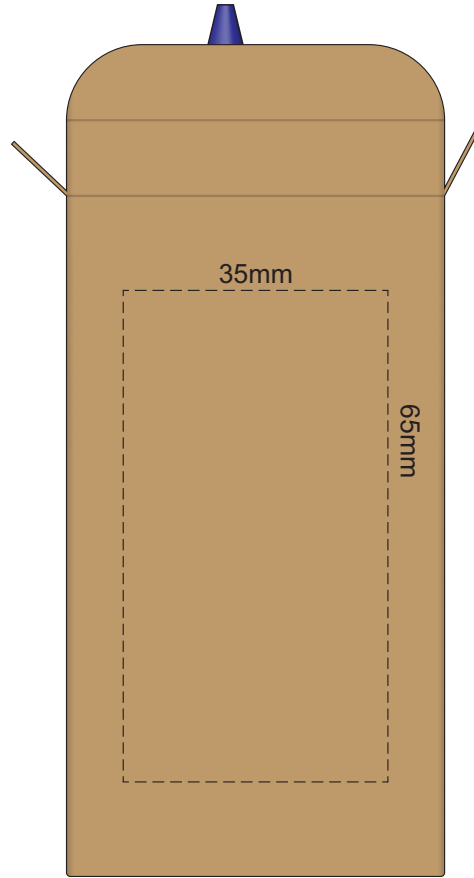

100% of Actual Size  
Pad Print

FRONT

BACK

100% of Actual Size  
Digital Packagin Print

FRONT

BACK

Artwork will be printed directly onto the product via CMYK printing (no white), colours will not be vibrant due to white ink not being available for this process.