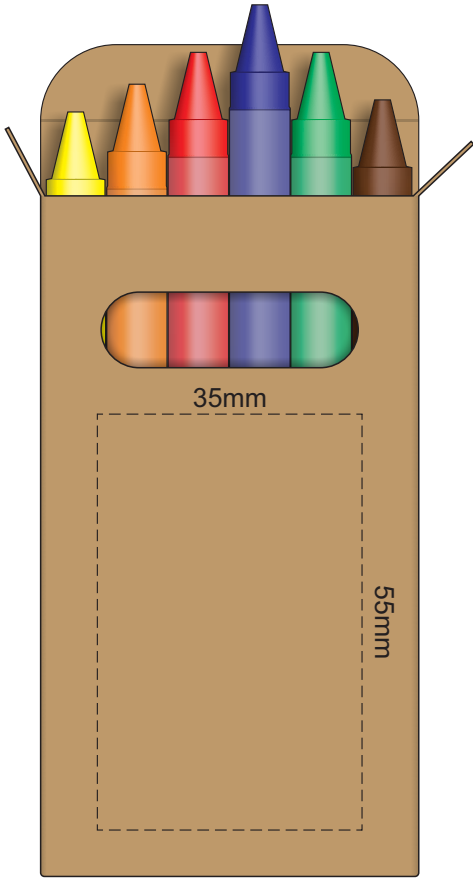

100% of Actual Size  
Pad Print

FRONT

BACK

100% of Actual Size  
Digital Packagin Print

FRONT

BACK

Artwork will be printed directly onto the product via CMYK printing (no white), colours will not be vibrant due to white ink not being available for this process.