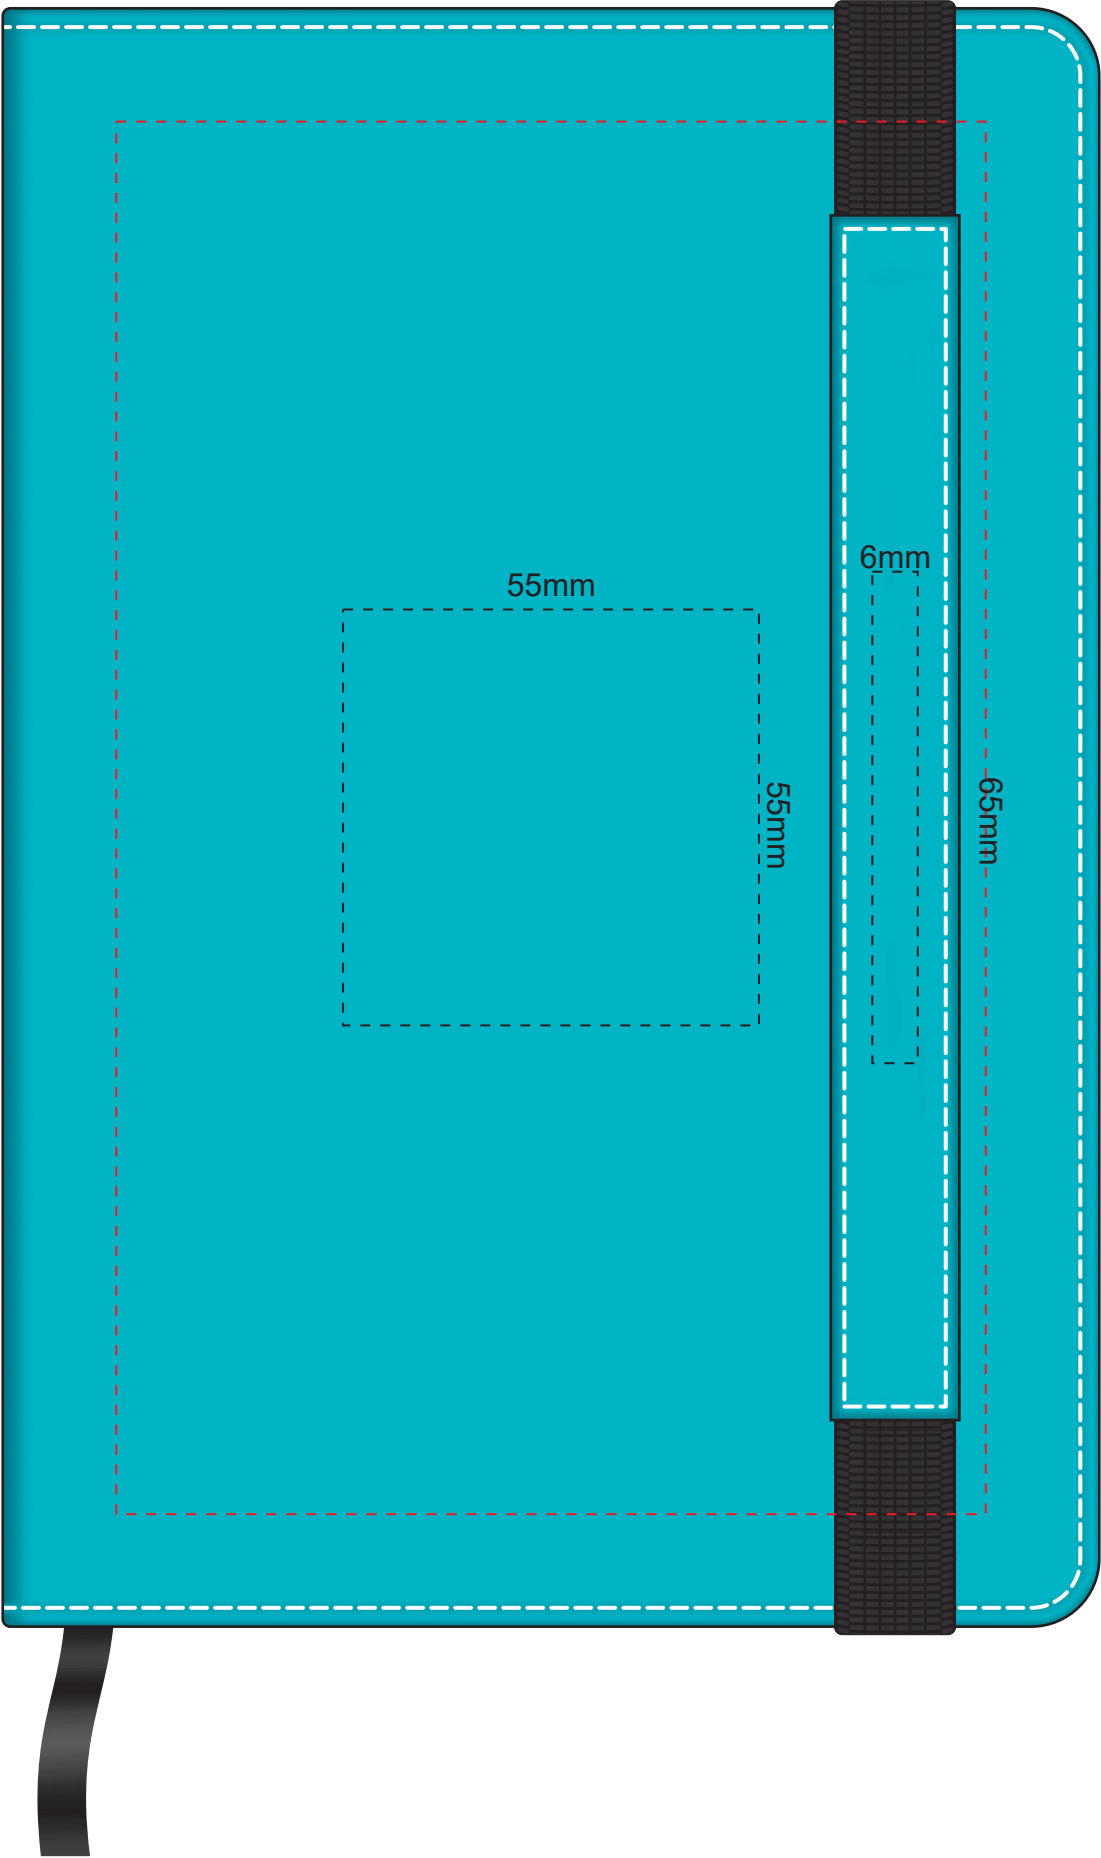

100% of Actual Size

Pad Print

100% of Actual Size
Pad Print

100% of Actual Size
Screen Print (one colour)

100% of Actual Size
Direct Digital

100% of Actual Size
Thermo Debossing
Thermo Debossing XL

Notebook Thermo Deboss
Finish

Print area 110 x 90mm is moveable within the XL deboss area and can rotate to suit.