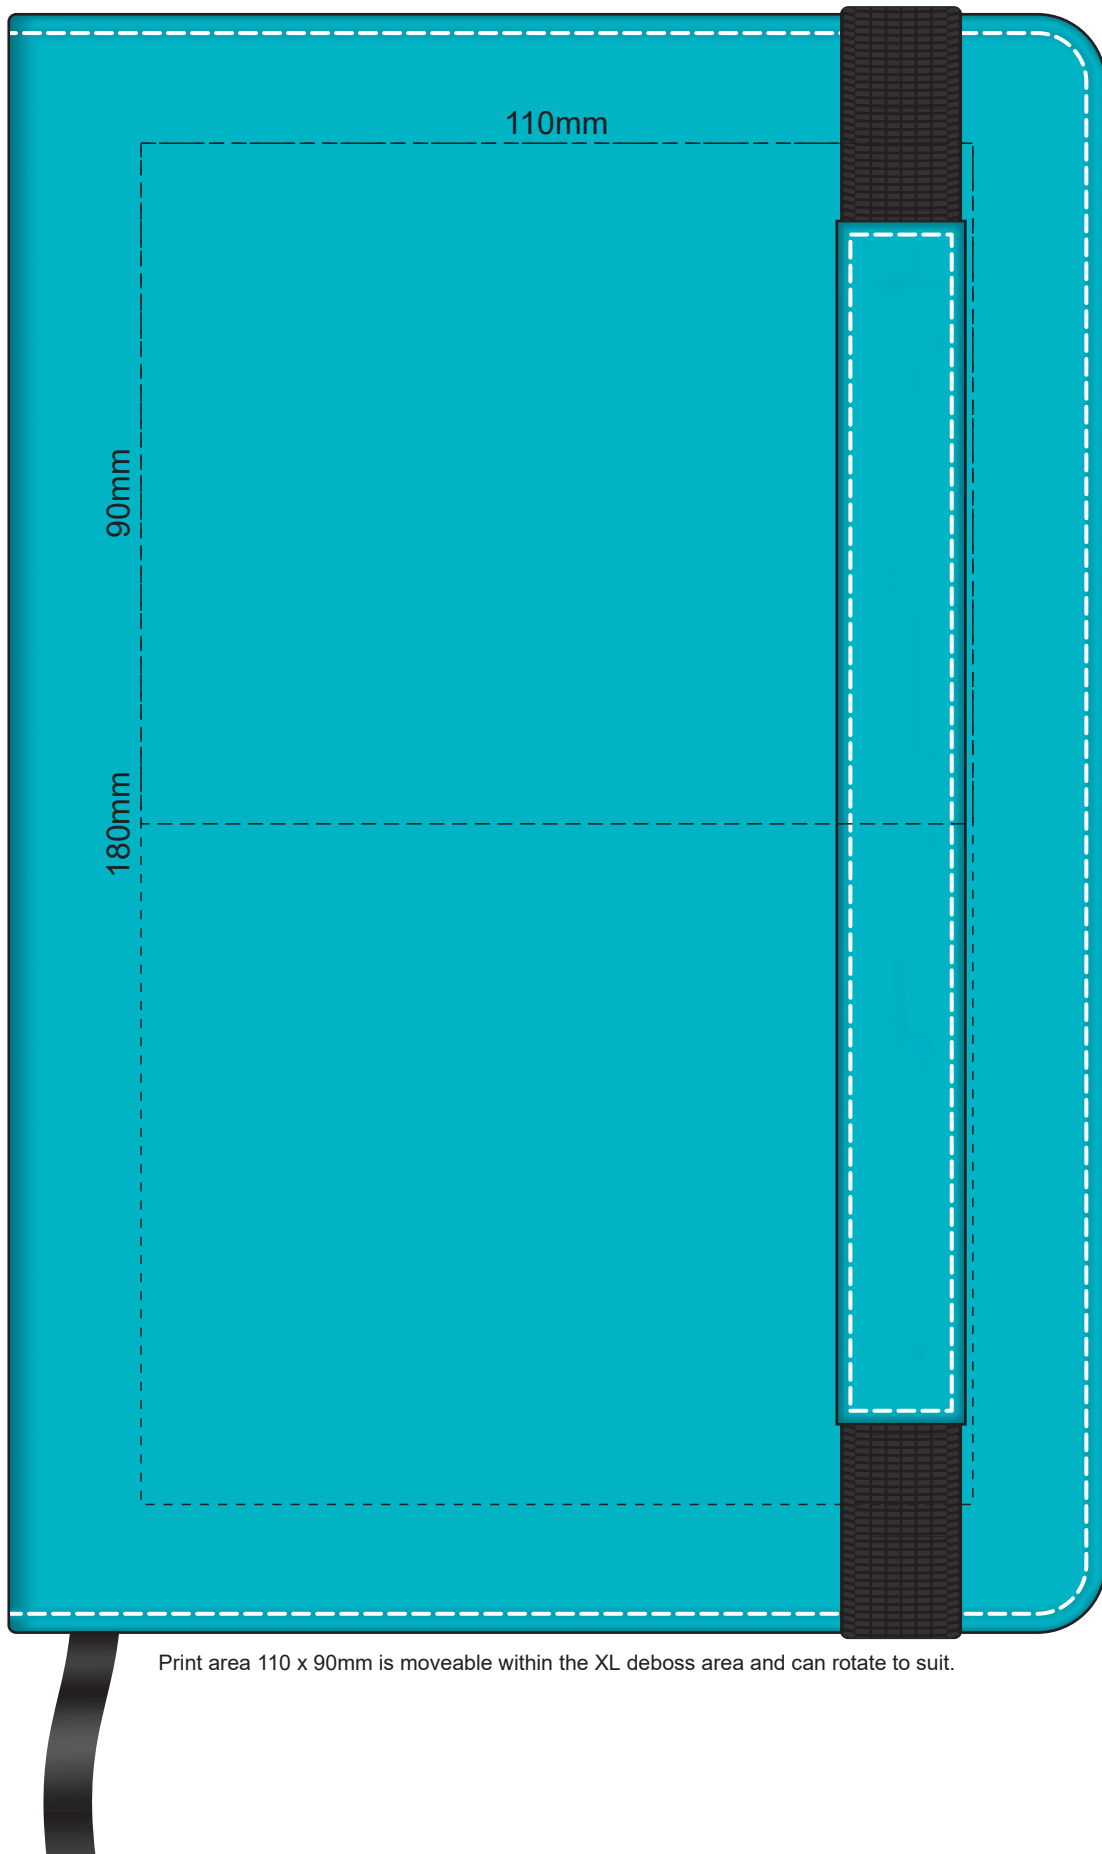

100% of Actual Size

Pad Print

100% of Actual Size
Pad Print

100% of Actual Size
Screen Print (one colour)

100% of Actual Size
Direct Digital

100% of Actual Size
Thermo Debossing
Thermo Debossing XL

Notebook Thermo Deboss
Finish

Print area 110 x 90mm is moveable within the XL deboss area and can rotate to suit.