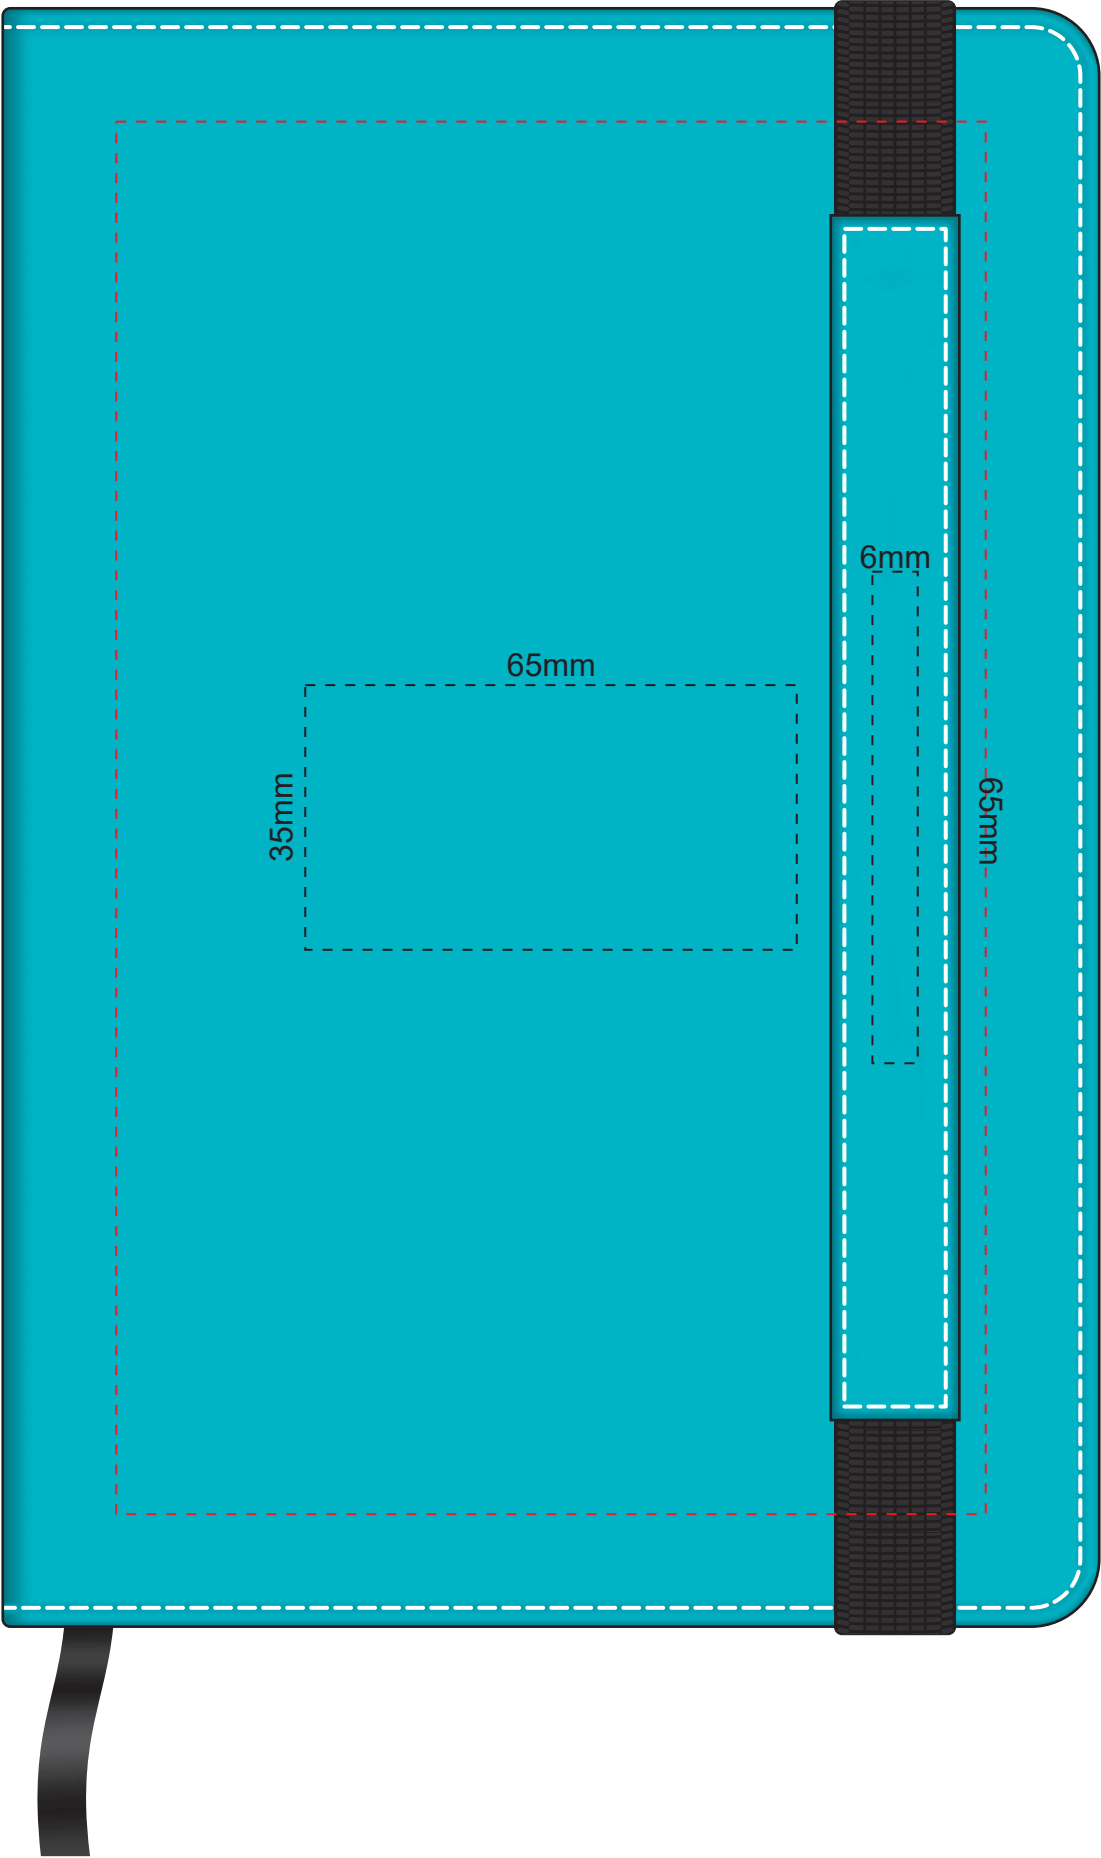

100% of Actual Size

Pad Print

100% of Actual Size
Pad Print

100% of Actual Size
Screen Print (one colour)

100% of Actual Size
Direct Digital

100% of Actual Size
Thermo Debossing
Thermo Debossing XL

Notebook Thermo Deboss
Finish

Print area 110 x 90mm is moveable within the XL deboss area and can rotate to suit.