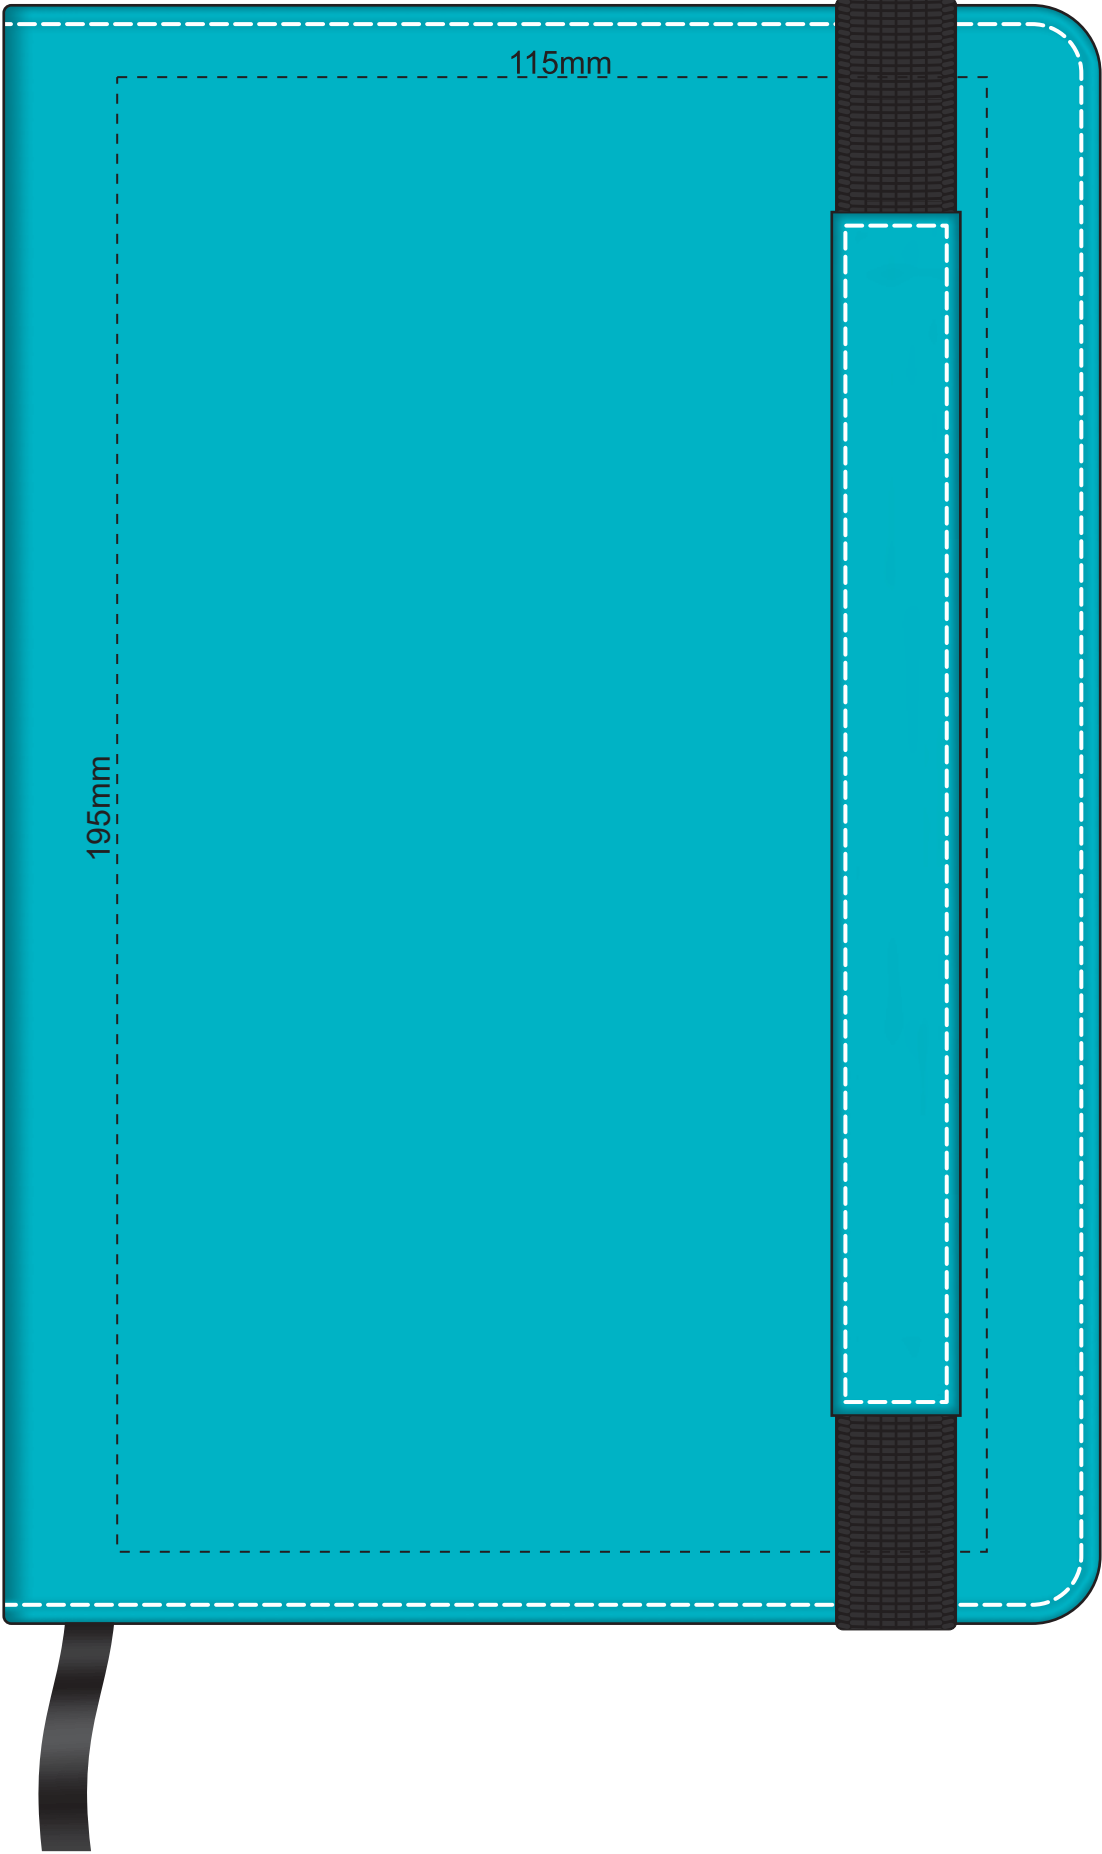

100% of Actual Size

Pad Print

100% of Actual Size
Pad Print

100% of Actual Size
Screen Print (one colour)

100% of Actual Size
Direct Digital

100% of Actual Size
Thermo Debossing
Thermo Debossing XL

Notebook Thermo Deboss
Finish

Print area 110 x 90mm is moveable within the XL deboss area and can rotate to suit.