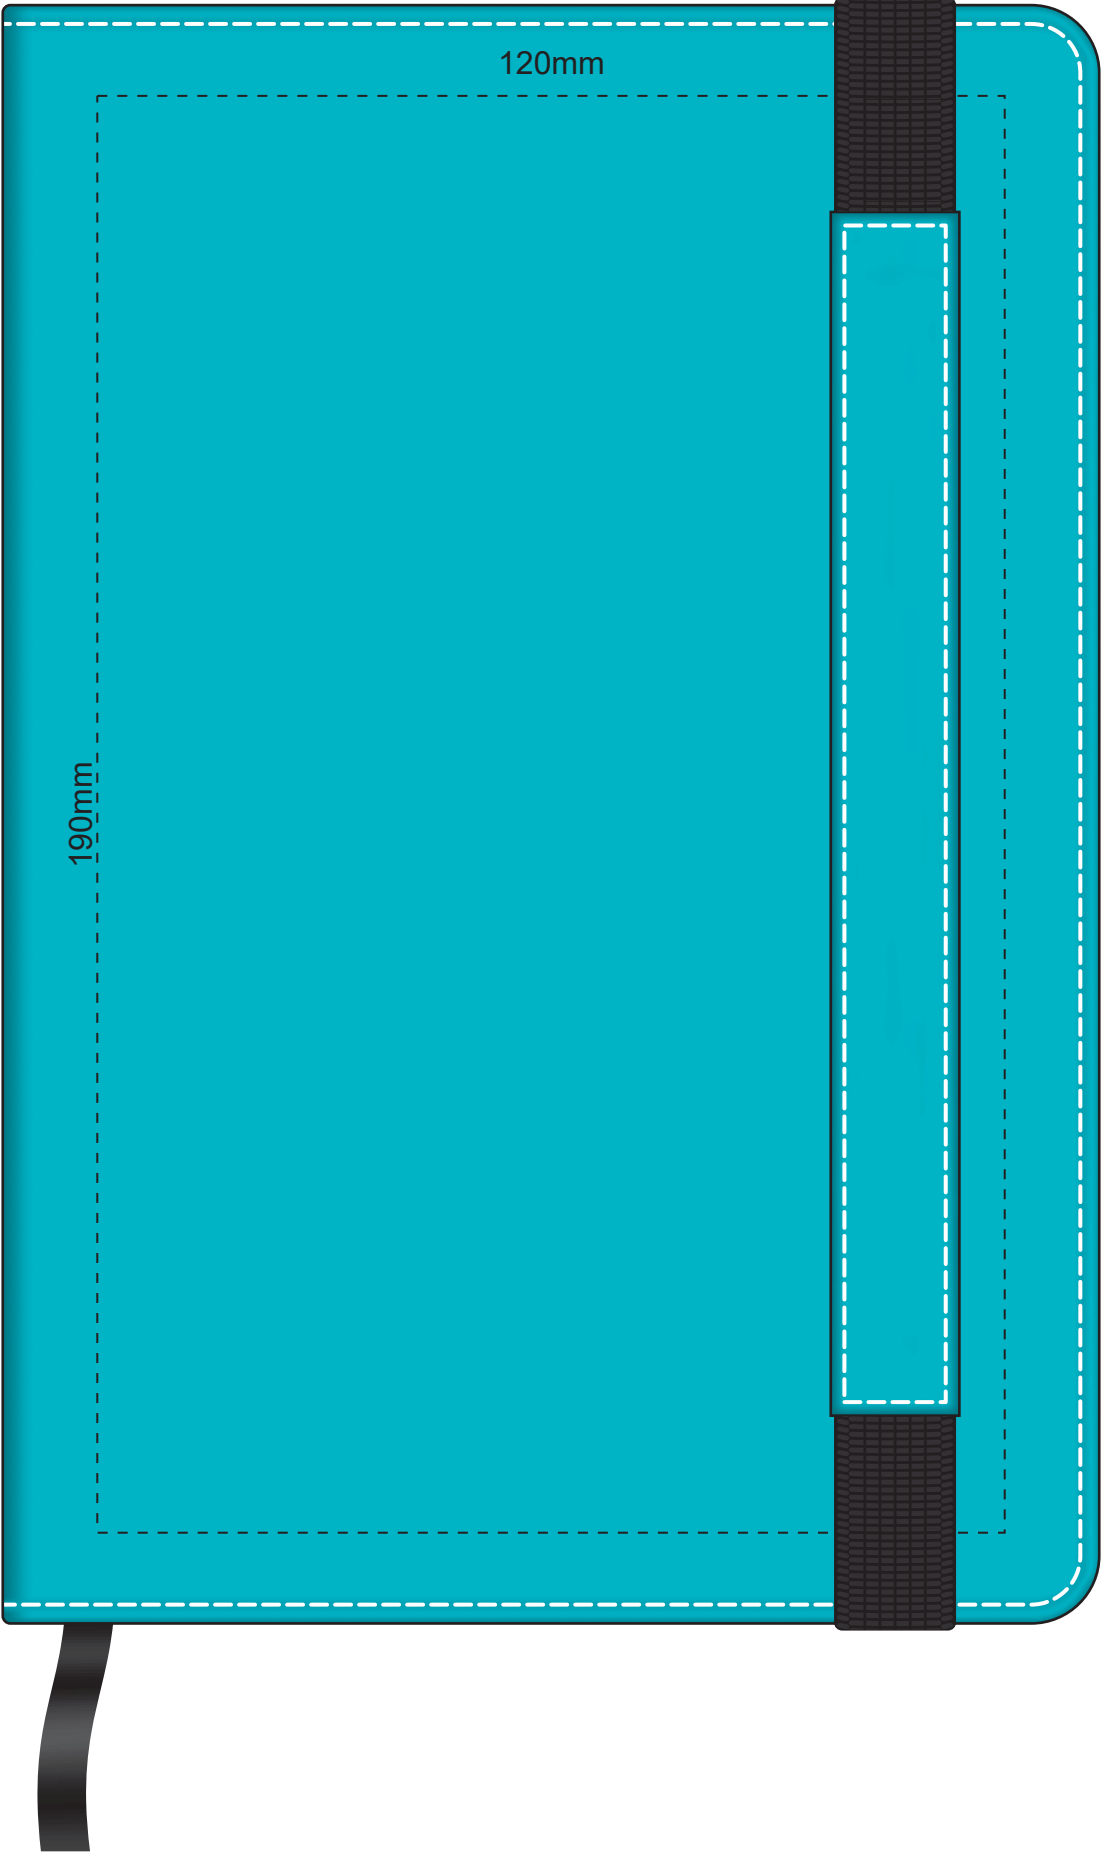

100% of Actual Size

Pad Print

100% of Actual Size
Pad Print

100% of Actual Size
Screen Print (one colour)

100% of Actual Size
Direct Digital

100% of Actual Size
Thermo Debossing
Thermo Debossing XL

Notebook Thermo Deboss
Finish

Print area 110 x 90mm is moveable within the XL deboss area and can rotate to suit.