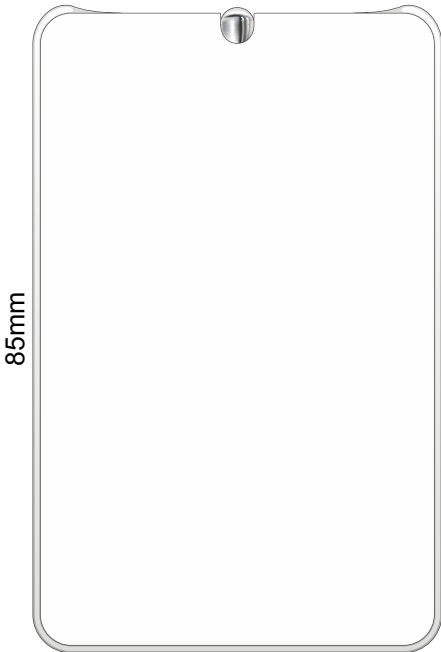

Actual Size: 100% when viewed on A4 paper

Side 1

Side 2

85mm

54mm

Optional keyring attachment: