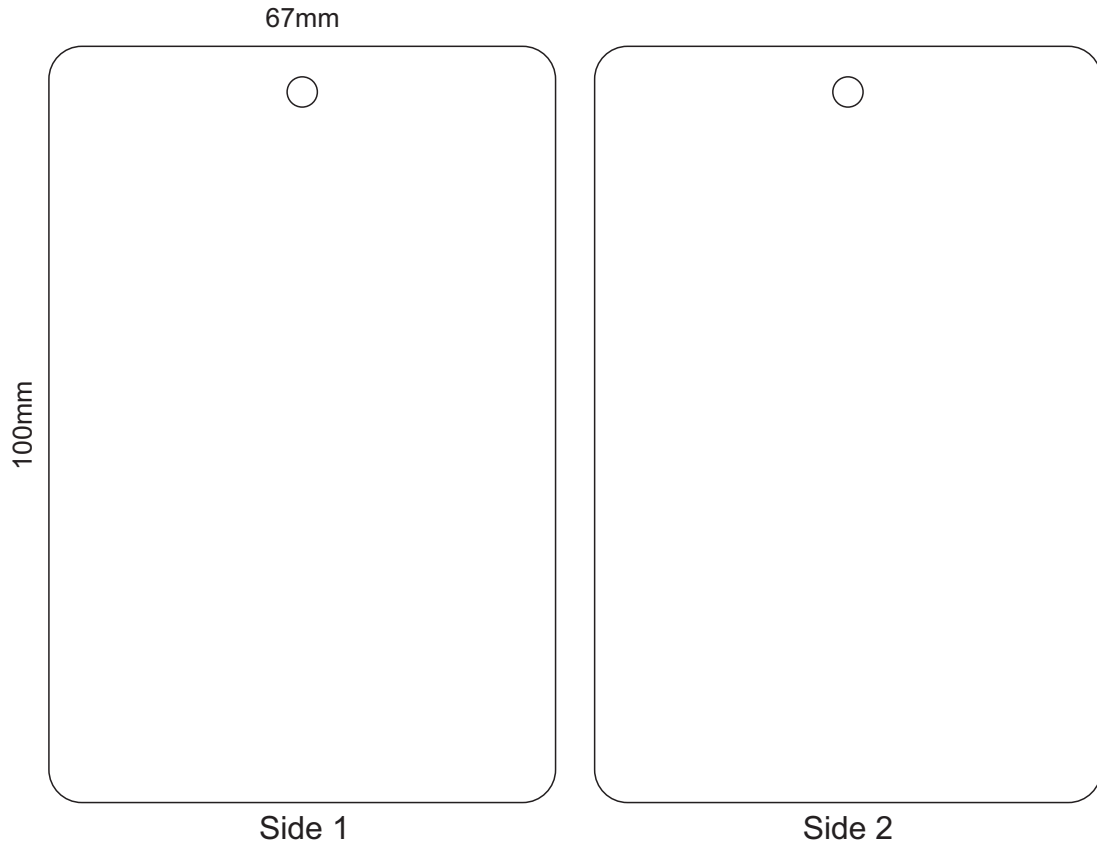

100% of Actual Size  
Offset Print

Please note that the design will be colour affected due to the scents.  
Strawberry; may cause a pink tinge, Lavender; may cause a purple/grey tinge,  
Vanilla or New Car Scent; may cause to darken and white will not be a bright white  
Scents with the least impact on artwork are: Forest, Pine, Ocean and Musk.

**Please note:** If it is required for the design to hang level the hole must be placed at the shapes centre of gravity.

**Blue Line = The SIGNIFICANT PRINT AREA**  
(Keep all critical images & text within this box)  
**Black Line = Maximum print area**  
**Pink Line = Bleed off to here**