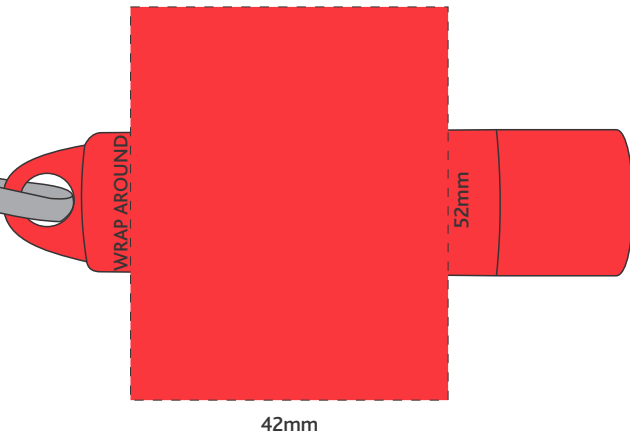

Actual Size: 100% when viewed on A4 paper

Pad Print

Screen Print  
(1 colour only)

Direct Digital