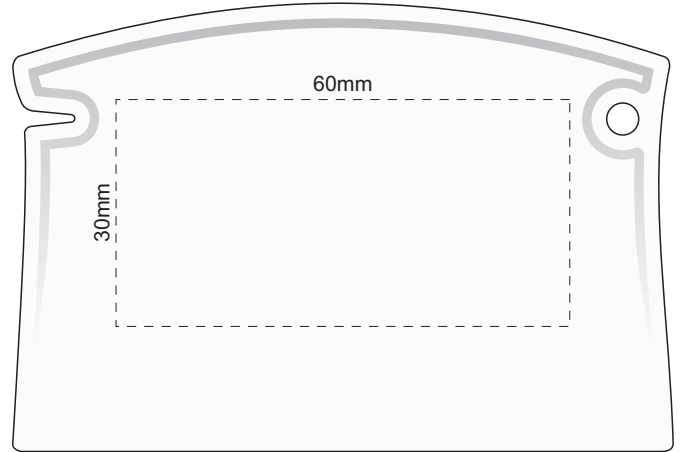

100% of Actual Size  
Pad Print

FRONT

BACK (one colour)

100% of Actual Size  
Direct Digital