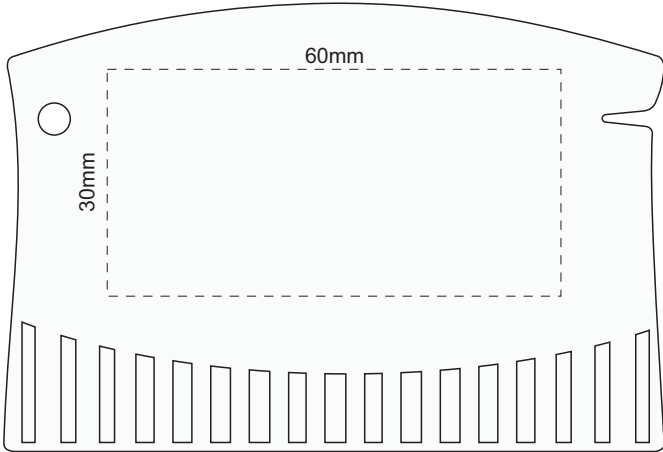

100% of Actual Size  
Pad Print

FRONT

BACK (one colour)

100% of Actual Size  
Direct Digital