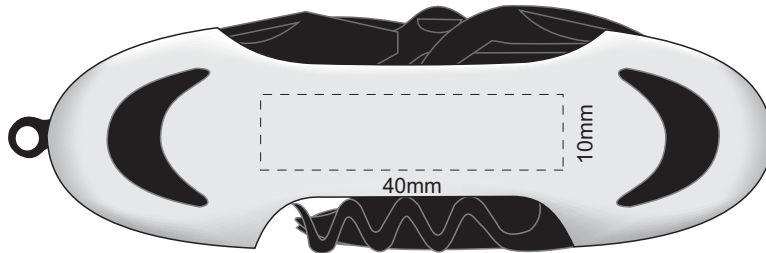

Actual Size: 100% when viewed on A4 paper

Pad Print  
or  
Engraved

Side 1

Pad Print  
or  
Engraved

Side 2

Engraves to Oxidised White