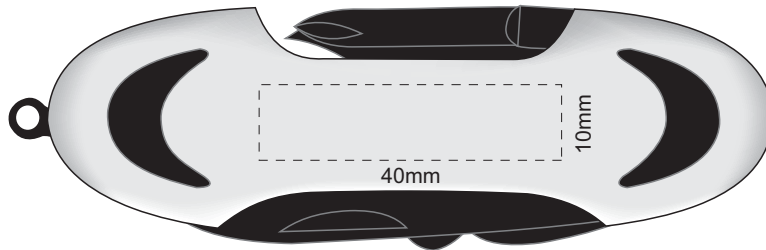

Actual Size: 100% when viewed on A4 paper

Pad Print  
or  
Engraved

Side 1

Pad Print  
or  
Engraved

Side 2

Engraves to Oxidised White