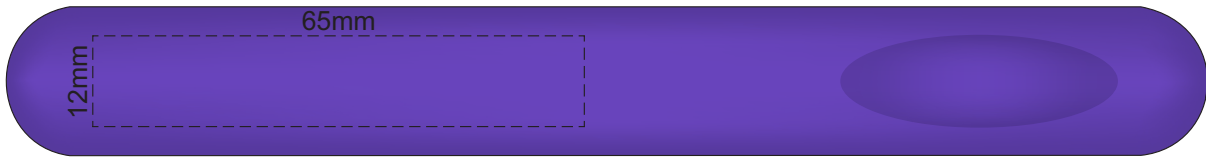

100% of Actual Size
Pad Print

OPTION 1

100% of Actual Size
Direct Digital

OPTION 1

Note: Some minor over spray may be apparent when digitally printing full reversal prints

Blue Line = The SIGNIFICANT PRINT AREA
(Keep all critical images & text within this box)
Black Line = Maximum print area
Pink Line = Bleed off to here

100% of Actual Size
Pad Print

OPTION 2

100% of Actual Size
Direct Digital

OPTION 2

Note: Some minor over spray may be apparent when digitally printing full reversal prints

Blue Line = The SIGNIFICANT PRINT AREA
(Keep all critical images & text within this box)
Black Line = Maximum print area
Pink Line = Bleed off to here