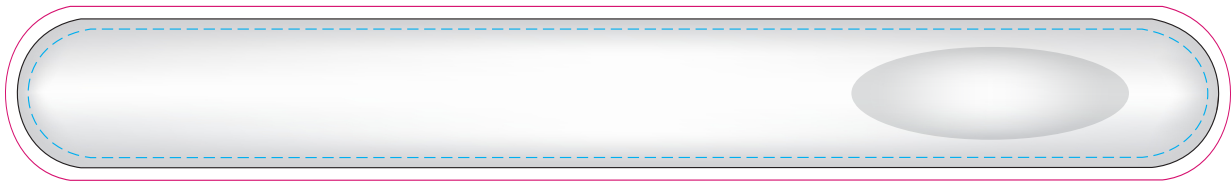

100% of Actual Size
Pad Print

OPTION 1

100% of Actual Size
Direct Digital

OPTION 1

Note: Some minor over spray may be apparent when digitally printing full reversal prints

Blue Line = The SIGNIFICANT PRINT AREA
(Keep all critical images & text within this box)
Black Line = Maximum print area
Pink Line = Bleed off to here

100% of Actual Size
Pad Print

OPTION 2

100% of Actual Size
Direct Digital

OPTION 2

Note: Some minor over spray may be apparent when digitally printing full reversal prints

Blue Line = The SIGNIFICANT PRINT AREA
(Keep all critical images & text within this box)
Black Line = Maximum print area
Pink Line = Bleed off to here