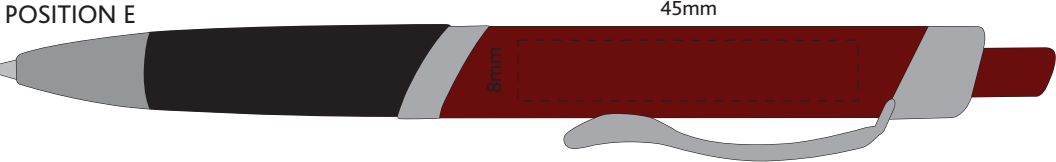

Actual Size: 100% when viewed on A4 paper

Pad Print
or
Engraving

 Engraves to Brass Colour

Screen Print