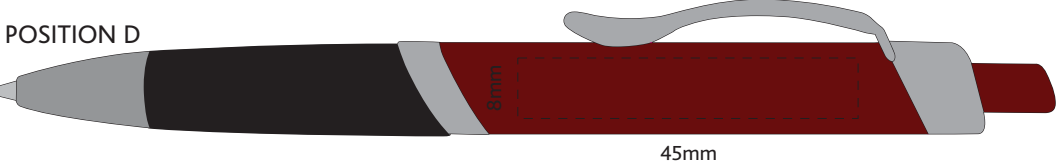

Actual Size: 100% when viewed on A4 paper

Pad Print
or
Engraving

 Engraves to Brass Colour

Screen Print