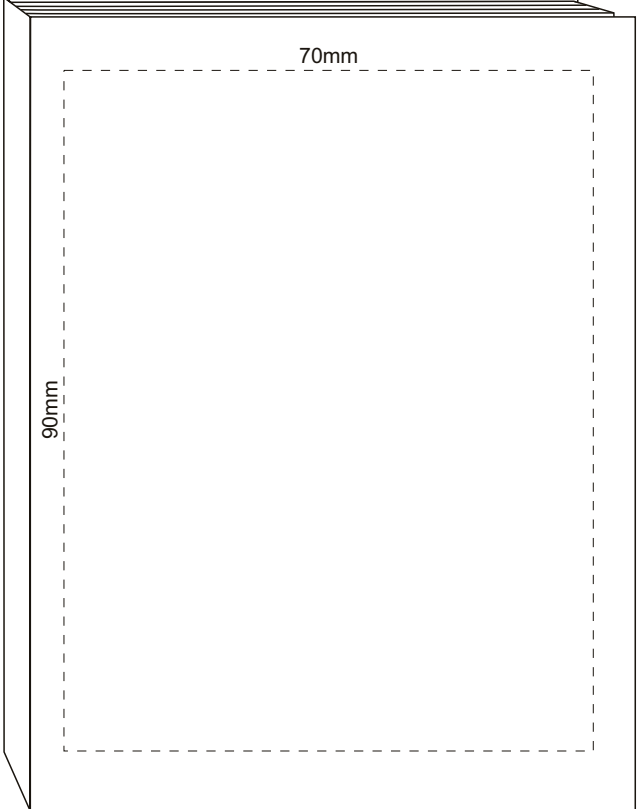

Actual Size: 100% when viewed on A4 paper

Screen Print

Direct Digital

Pad Print