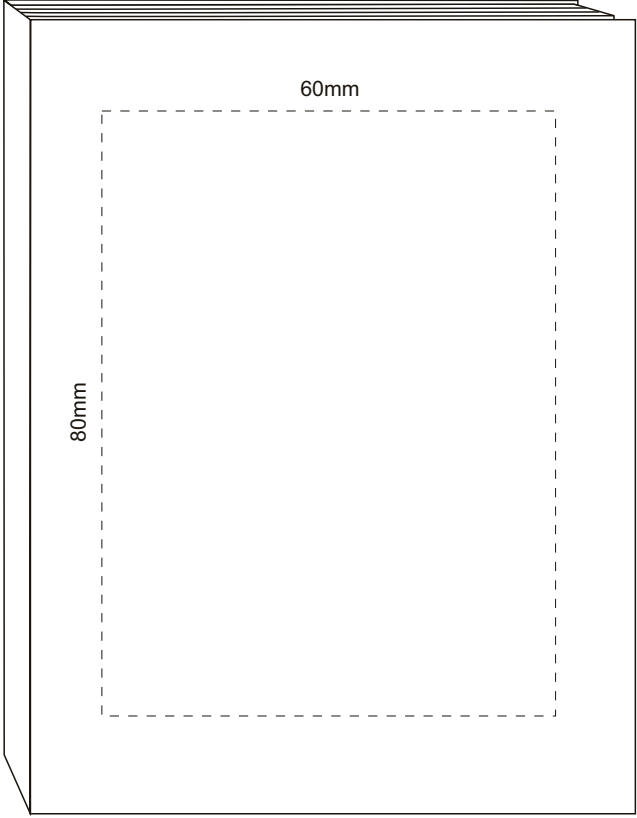

Actual Size: 100% when viewed on A4 paper

Screen Print

Direct Digital

Pad Print