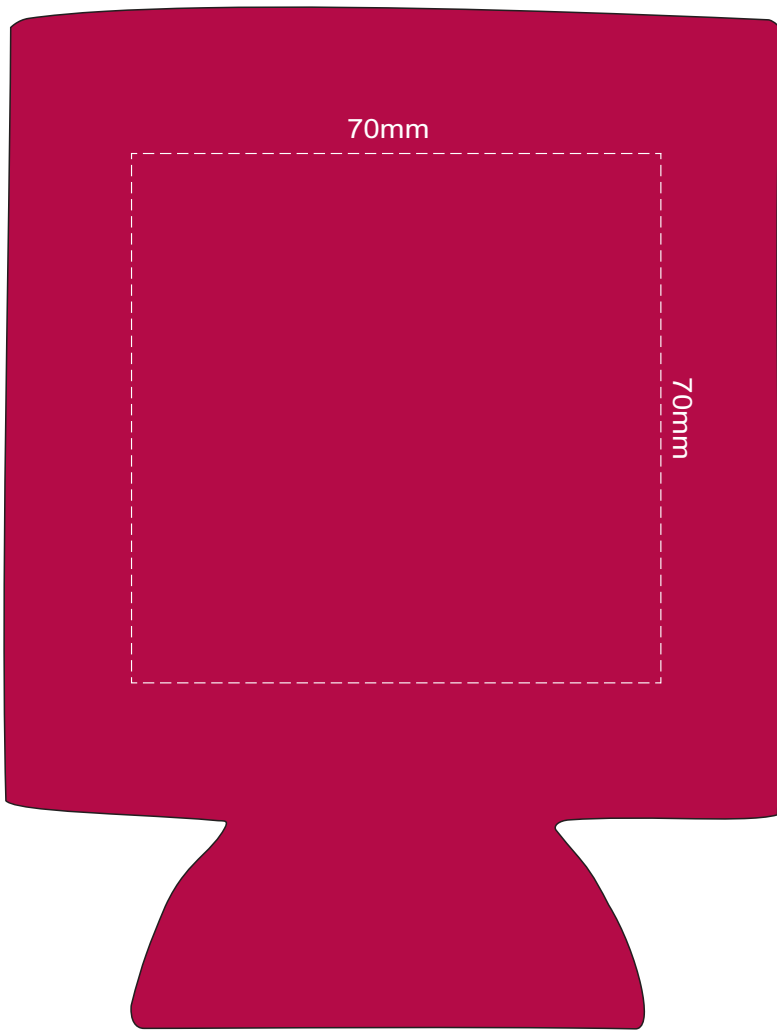

100% of Actual Size
Screen Print
Colourflex Transfer
Faux Embroidery

SIDE 1

SIDE 2