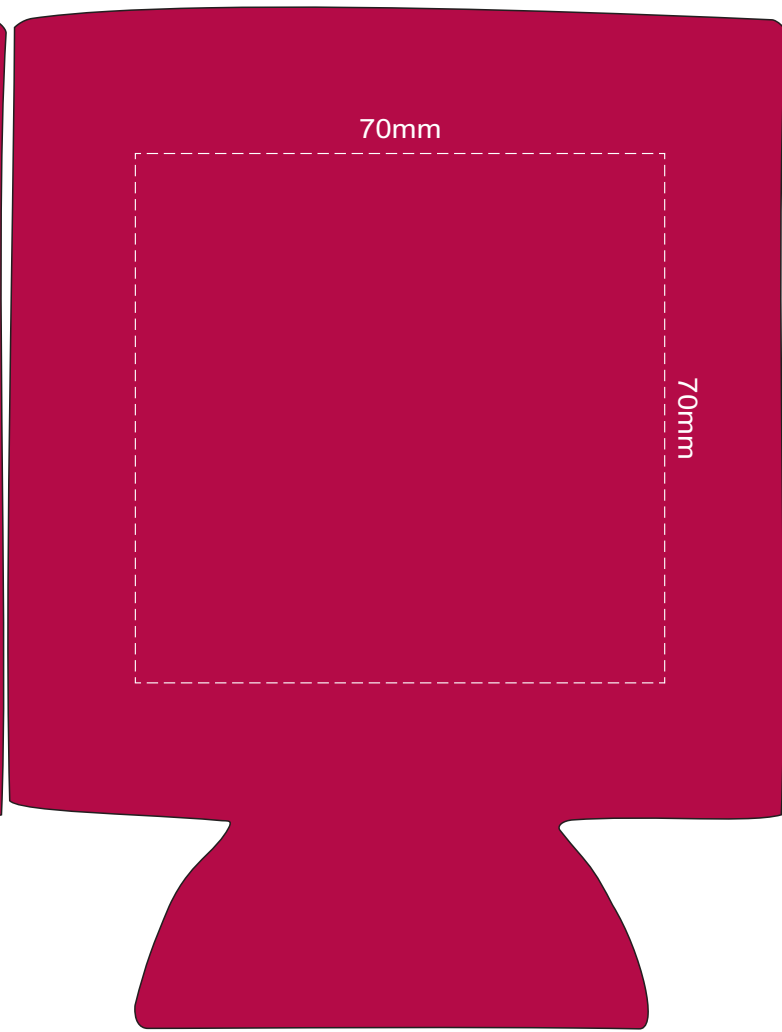

100% of Actual Size
Screen Print
Colourflex Transfer
Faux Embroidery

SIDE 1

SIDE 2