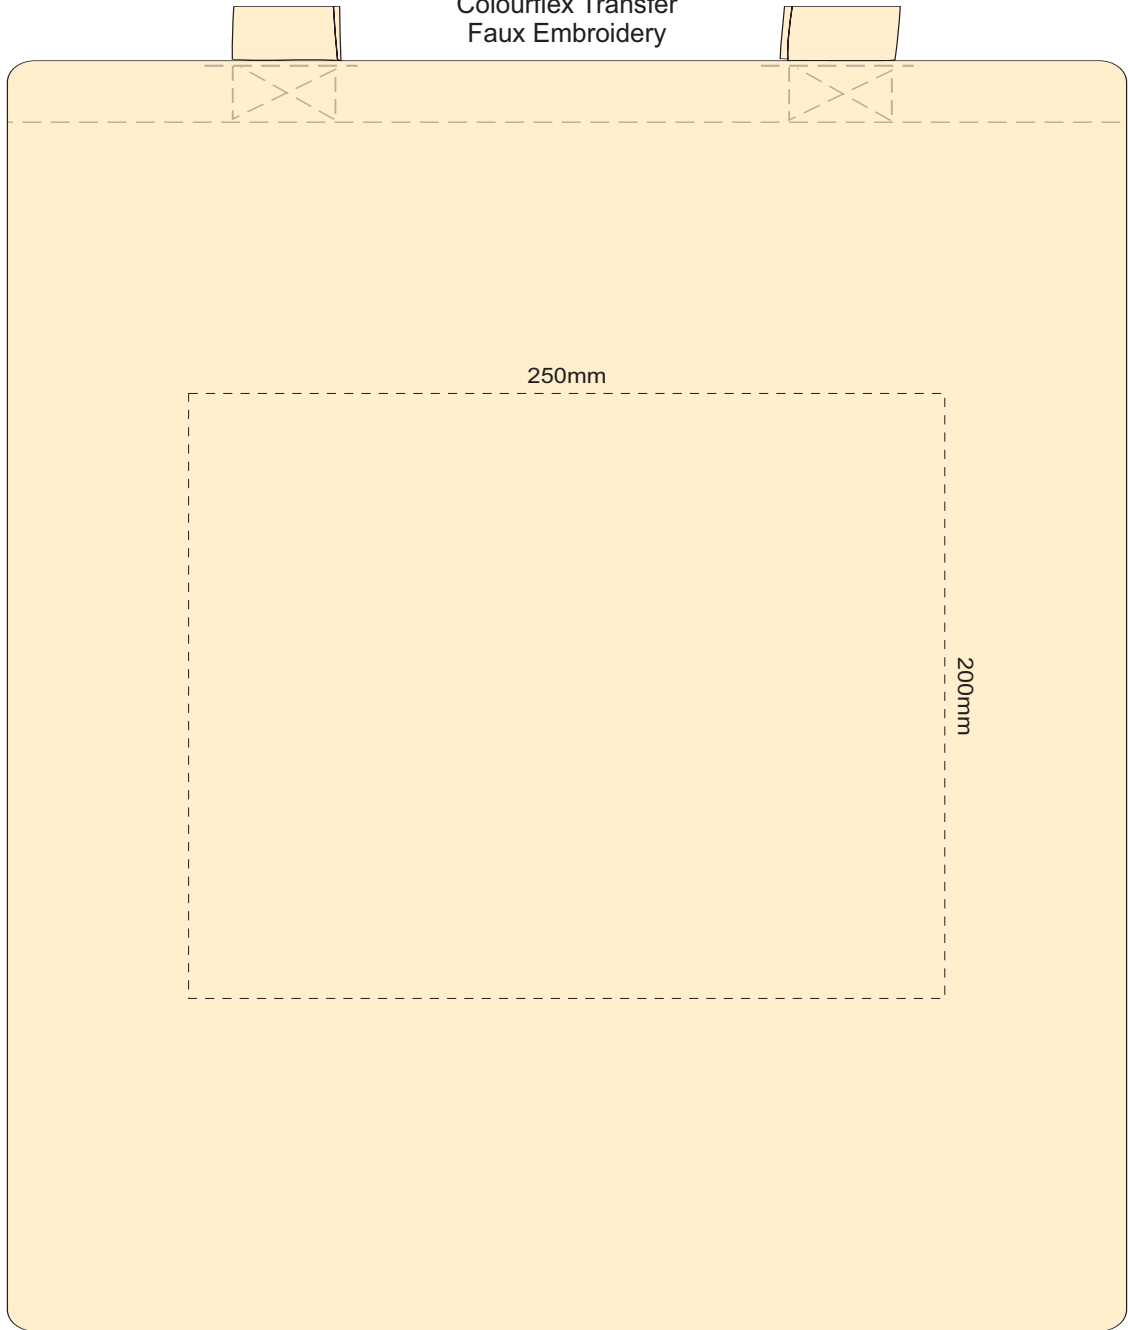

40% of Actual Size  
Screen Print

40% of Actual Size  
Colourflex Transfer  
Faux Embroidery

Orientation of the print areas may be rotated to best suit your needs.