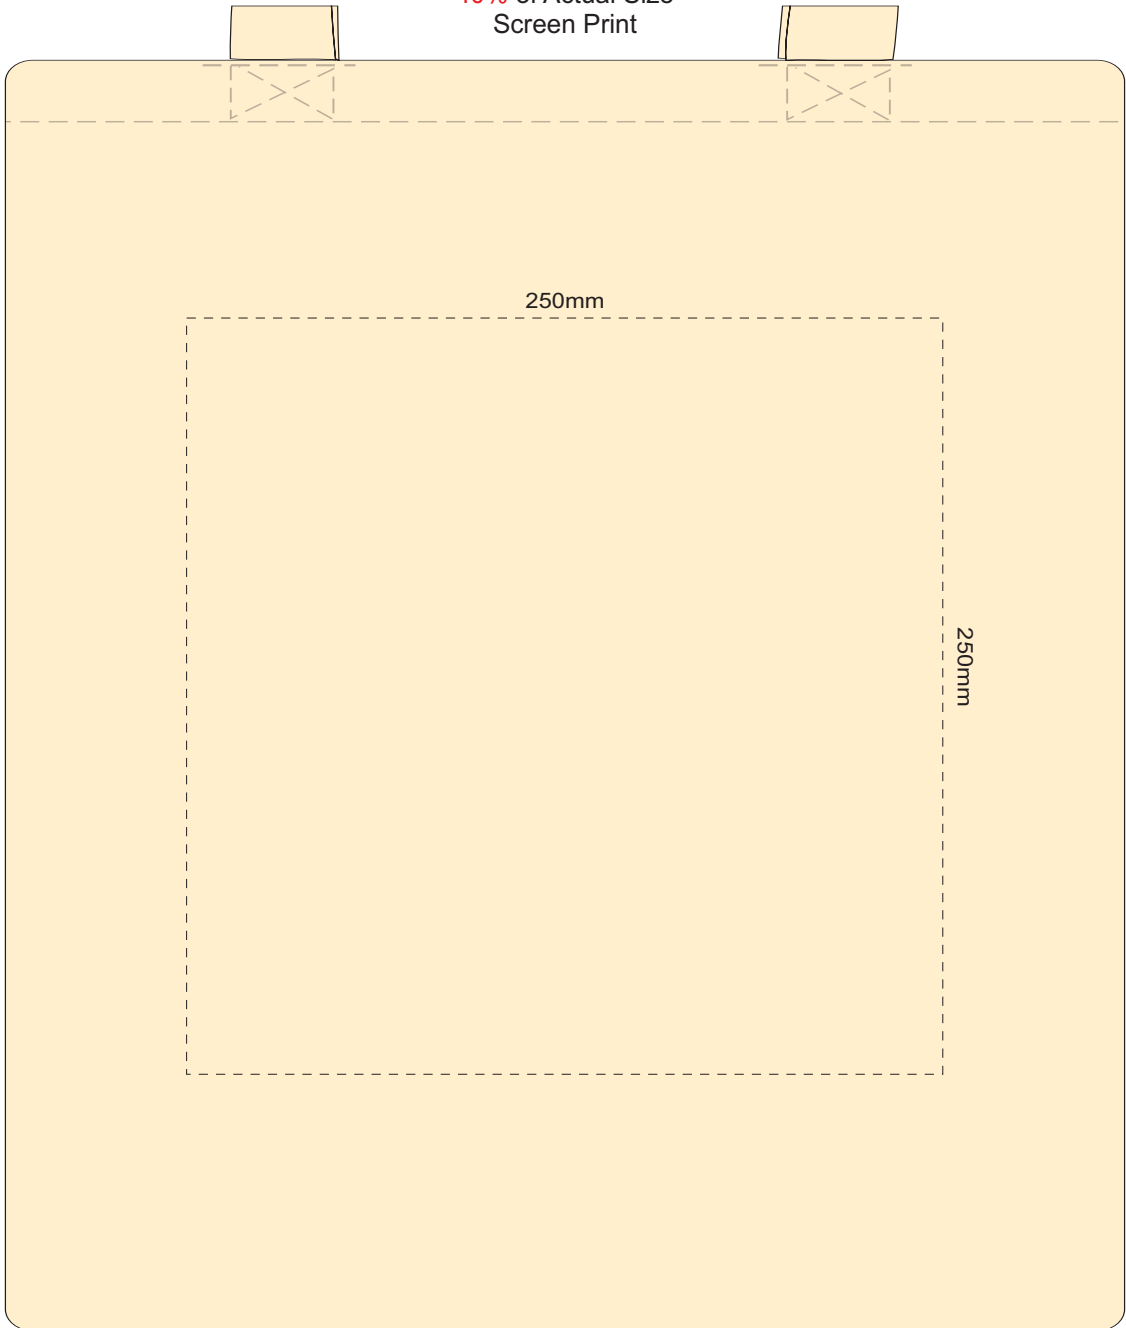

40% of Actual Size  
Screen Print

40% of Actual Size  
Colourflex Transfer  
Faux Embroidery

Orientation of the print areas may be rotated to best suit your needs.